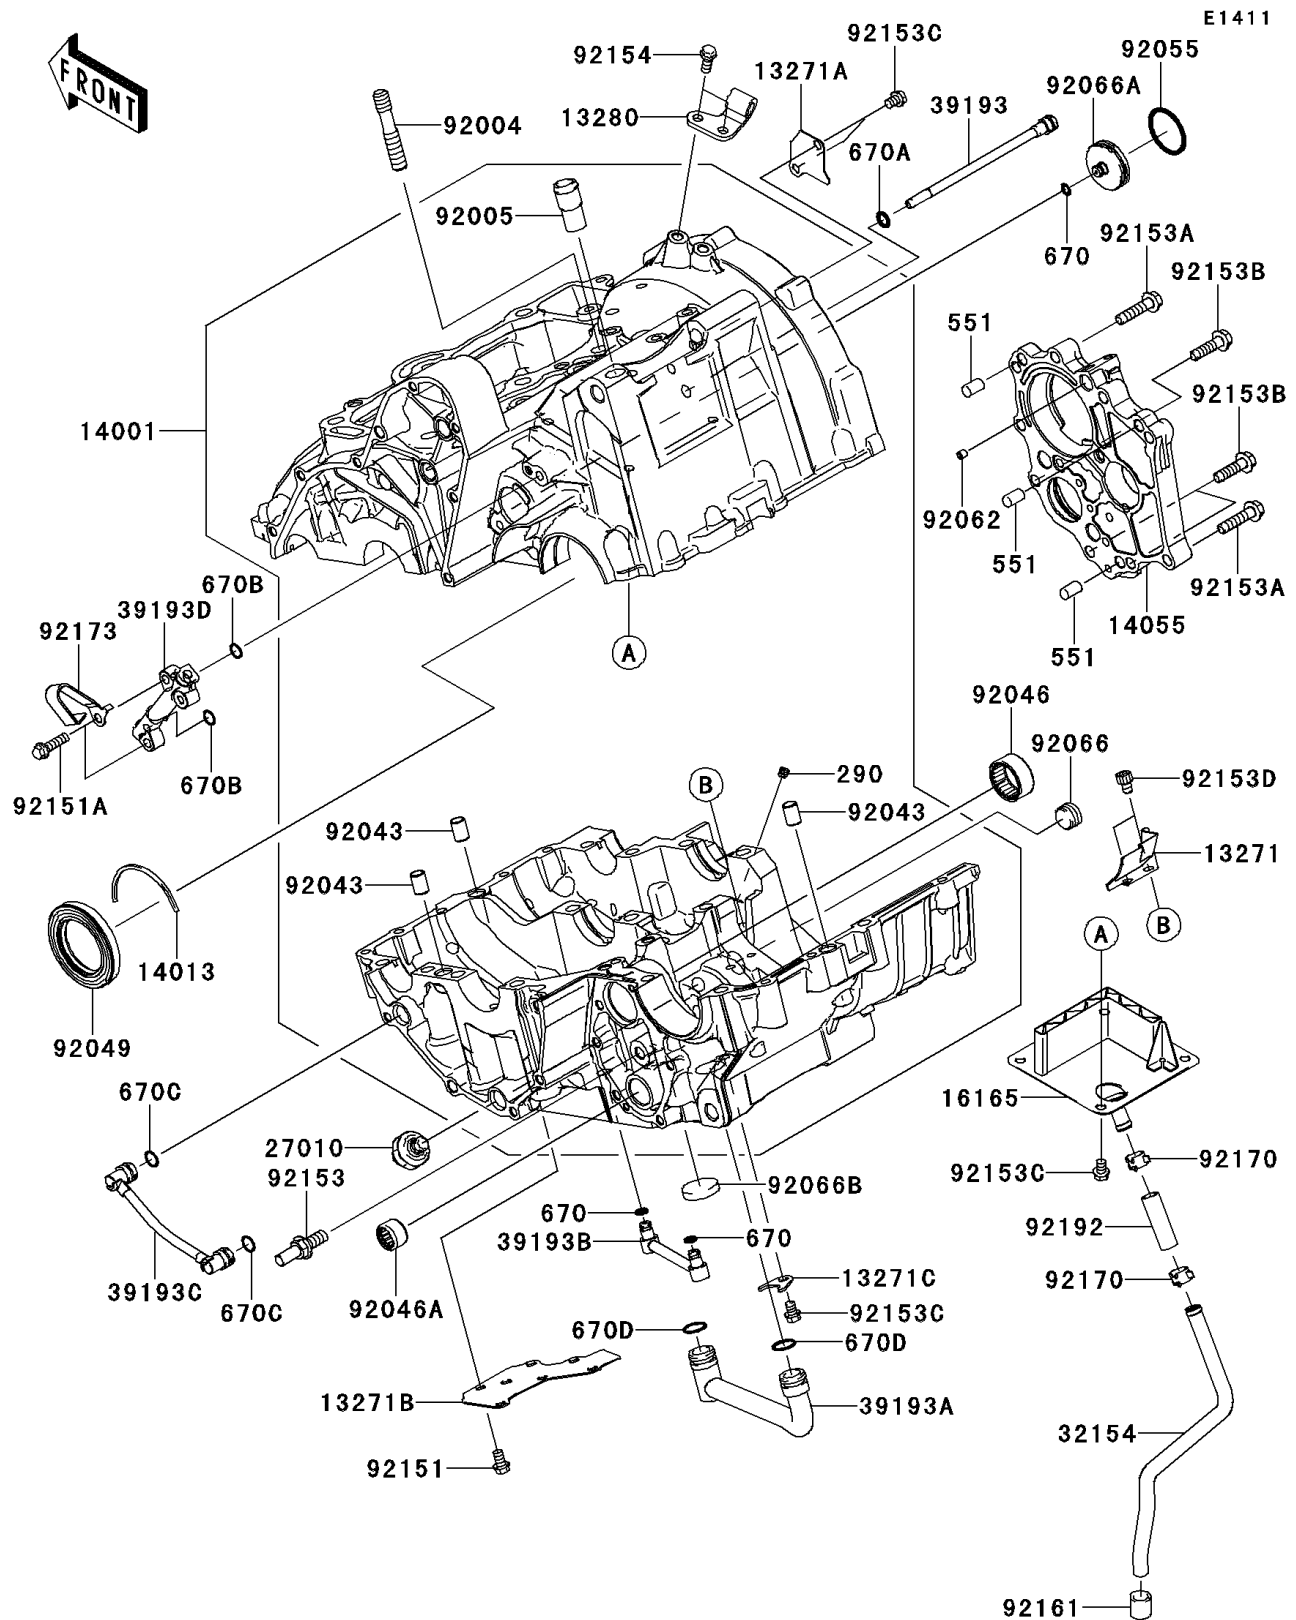

## 2011 NINJA® 650R PARTS LIST

Crankcase

ITEM NAME	PART NUMBER	QUANTITY
PLATE,OIL SHIELDING (Ref # 13271)	13271-0575	1
PLATE (Ref # 13271A)	13271-0577	1
PLATE (Ref # 13271B)	13271-0584	1
PLATE,OIL PIPE (Ref # 13271C)	13271-1187	1
HOLDER,CLUTCH CABLE (Ref # 13280)	13280-0224	1
SET-CRANKCASE (Ref # 14001)	14001-0140	1
RING-POSITION,T=1.98 (Ref # 14013)	14013-1004	1
CASE-GEAR,TRANSMISSION (Ref # 14055)	14055-0037	1
SEPARATOR,BREATHER (Ref # 16165)	16165-0001	1
SWITCH,OIL PRESSURE (Ref # 27010)	27010-1313	1
PIPE,BREATHER (Ref # 32154)	32154-0661	1
PIPE-OIL (Ref # 39193)	39193-0029	1
PIPE-OIL (Ref # 39193A)	39193-0031	1
PIPE-OIL (Ref # 39193B)	39193-0032	1
PIPE-OIL (Ref # 39193C)	39193-0033	1
PIPE-OIL (Ref # 39193D)	39193-0046	1
STUD,10X34.5 (Ref # 92004)	92004-0024	1
FITTING,BREATHER (Ref # 92005)	92005-1238	1
PIN,DOWEL,10X14 (Ref # 92043)	92043-1037	1
BEARING-NEEDLE,24BTM3013 (Ref # 92046)	92046-0017	1
BEARING-NEEDLE,HK1312 (Ref # 92046A)	92046-1148	1
SEAL-OIL,HTC40628 (Ref # 92049)	92049-1501	1
RING-O,29.7X2.4 (Ref # 92055)	92055-0006	1
NOZZLE,5X6,SILVER (Ref # 92062)	92062-1086	1
PLUG,PT3/8X10 (Ref # 92066)	92066-0003	1
PLUG,INPUT SHAFT (Ref # 92066A)	92066-0056	1
PLUG,25X5 (Ref # 92066B)	92066-0061	1
BOLT,FLANGED-SMALL,6X10 (Ref # 92151)	92151-1389	1
BOLT,6X22 (Ref # 92151A)	92151-1937	1