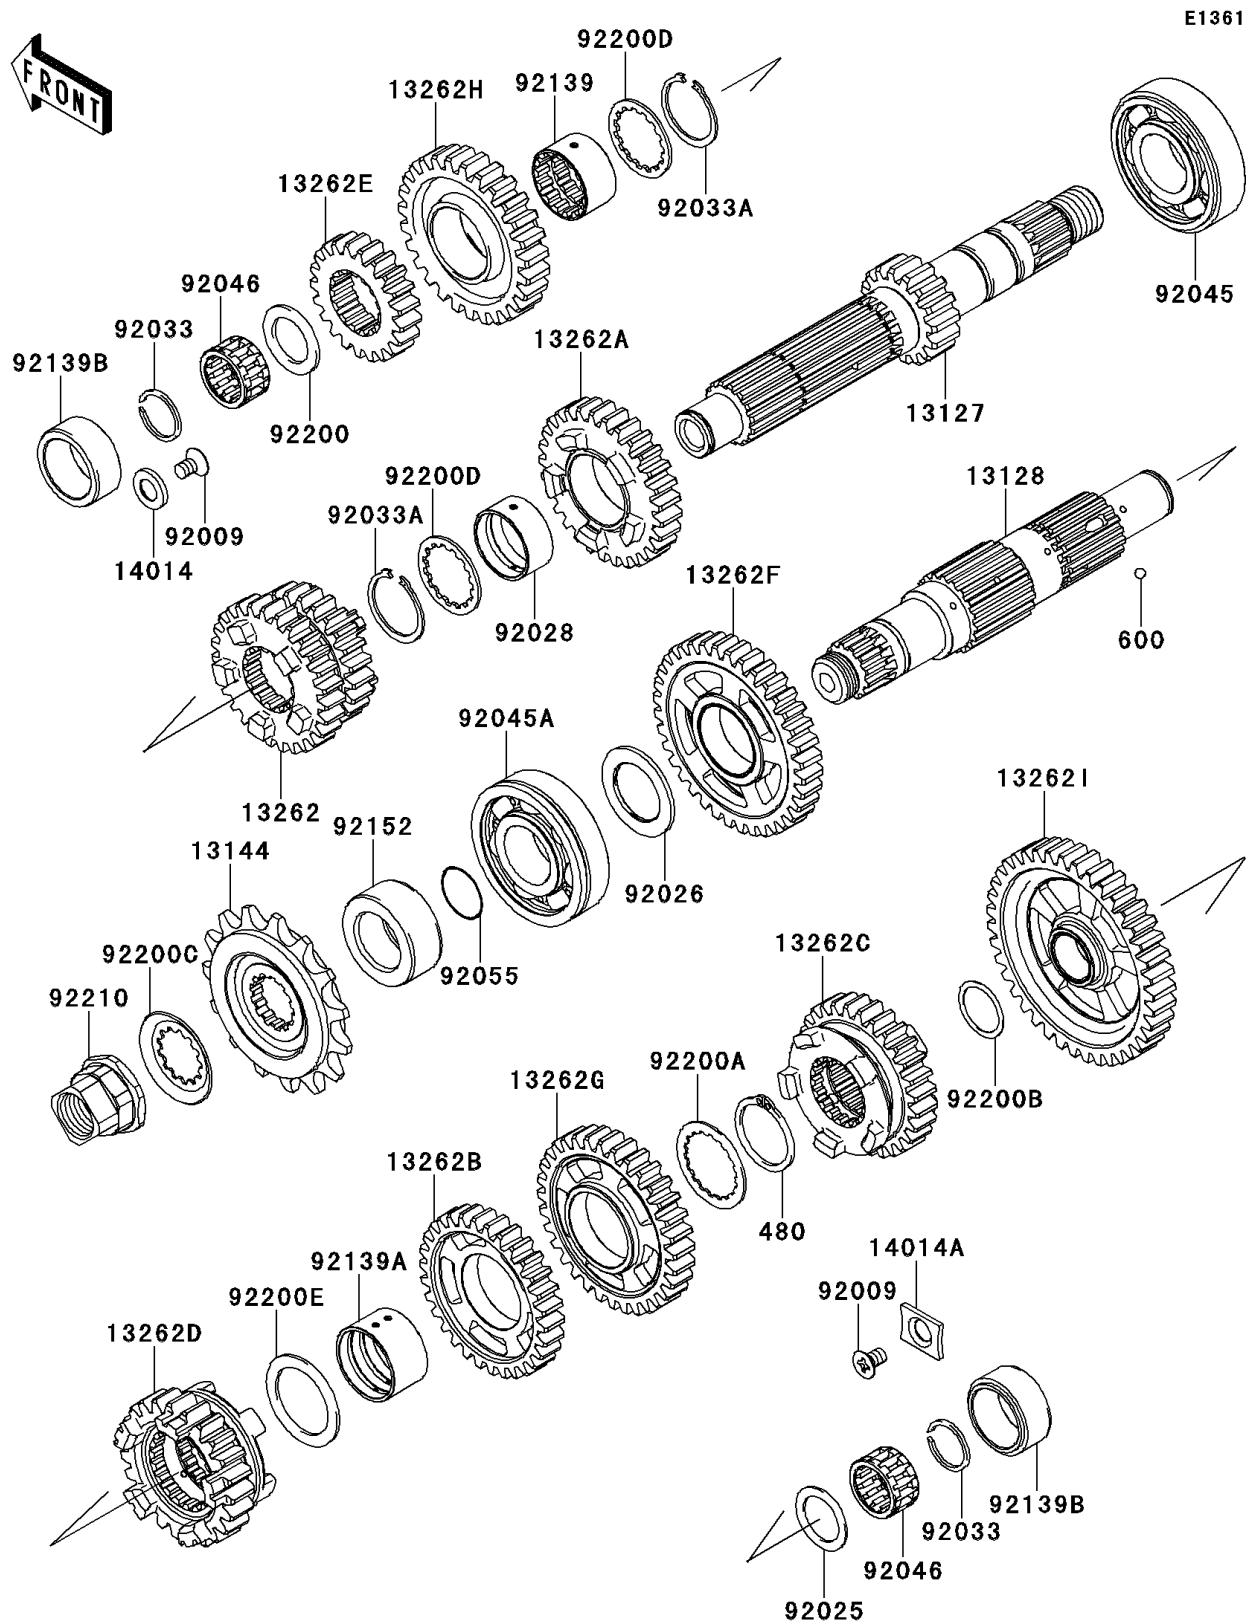

2011 NINJA® 650R PARTS DIAGRAM

Transmission

2011 NINJA® 650R PARTS LIST

Transmission

ITEM NAME	PART NUMBER	QUANTITY
CIRCLIP (Ref # 480)	480J2900	1
BALL-STEEL,5/32" (Ref # 600)	600A0500	1
SHAFT-TRANSMISSION INPUT,16T (Ref # 13127)	13127-0028	1
SHAFT-TRANSMISSION OUTPUT (Ref # 13128)	13128-0020	1
SPROCKET-OUTPUT,15T,#520 (Ref # 13144)	13144-0024	1
GEAR,INPUT 3RD&4TH,24T&27T (Ref # 13262)	13262-0245	1
GEAR,INPUT 5TH,29T (Ref # 13262A)	13262-0246	1
GEAR,OUTPUT 4TH,30T (Ref # 13262B)	13262-0251	1
GEAR,OUTPUT 5TH,28T (Ref # 13262C)	13262-0252	1
GEAR,OUTPUT TOP,23T (Ref # 13262D)	13262-0253	1
GEAR,INPUT 2ND,21T (Ref # 13262E)	13262-0335	1
GEAR,OUTPUT 2ND,36T (Ref # 13262F)	13262-0337	1
GEAR,OUTPUT 3RD,32T (Ref # 13262G)	13262-0338	1
GEAR,INPUT TOP,27T (Ref # 13262H)	13262-0447	1
GEAR,OUTPUT LOW,39T (Ref # 13262I)	13262-0498	1
PLATE-POSITION,9.5X17X2.3 (Ref # 14014)	14014-0019	1
PLATE-POSITION,RH (Ref # 14014A)	14014-0020	1
SCREW,6X10 (Ref # 92009)	92009-1375	1
SHIM,20.3X28X1.1 (Ref # 92025)	92025-1455	1
SPACER,25.3X39X2.0 (Ref # 92026)	92026-1529	1
BUSHING,INPUT GEAR (Ref # 92028)	92028-1449	1
RING-SNAP,20MM (Ref # 92033)	92033-015	1
RING-SNAP,25.9X30.6X1.2 (Ref # 92033A)	92033-1037	1
BEARING-BALL,25X62X17 (Ref # 92045)	92045-0042	1
BEARING-BALL,6305N2SH2 (Ref # 92045A)	92045-1224	1
BEARING-NEEDLE,KMJ20X26X13.8X1 (Ref # 92046)	92046-1185	1
RING-O,21.5X1.5 (Ref # 92055)	92055-0196	1
BUSHING,INPUT TOP GEAR (Ref # 92139)	92139-0107	1
BUSHING,OUT 3RD&4TH GEAR (Ref # 92139A)	92139-0108	1

2011 NINJA® 650R PARTS LIST

Transmission

ITEM NAME	PART NUMBER	QUANTITY
BUSHING,BEARING-NEEDLE (Ref # 92139B)	92139-0120	1
COLLAR,25X40X17.2 (Ref # 92152)	92152-0300	1
WASHER,20.2X30X1.8 (Ref # 92200)	92200-0221	1
WASHER,30.3X38X1.0 (Ref # 92200A)	92200-0222	1
WASHER,20.2X25.0X0.5 (Ref # 92200B)	92200-0291	1
WASHER (Ref # 92200C)	92200-0506	1
WASHER,28.5X34.0X1.5 (Ref # 92200D)	92200-1240	1
WASHER,29.9X40X1.5 (Ref # 92200E)	92200-1278	1
NUT,M20,L=24MM (Ref # 92210)	92210-0222	1