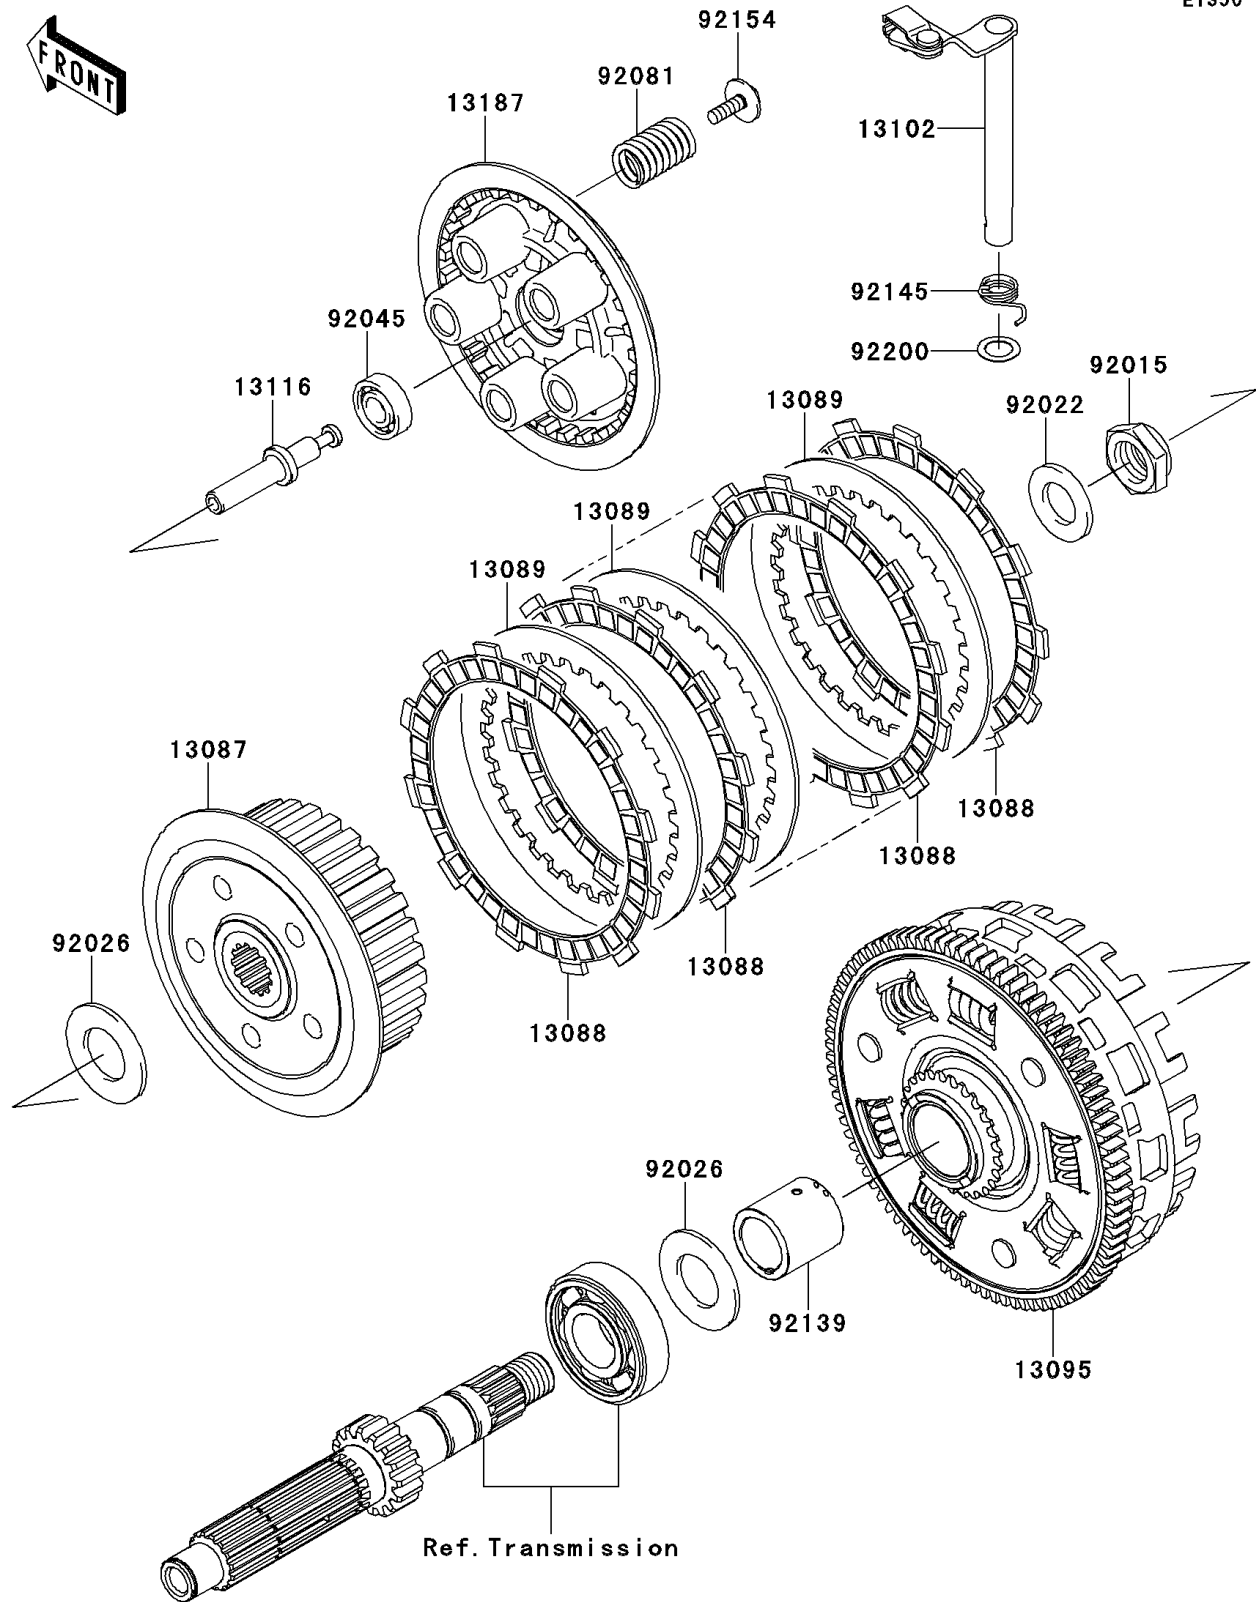

2011 NINJA® 650R PARTS DIAGRAM

Clutch

E1350

2011 NINJA® 650R PARTS LIST

Clutch

ITEM NAME	PART NUMBER	QUANTITY
HUB-CLUTCH (Ref # 13087)	13087-0046	1
PLATE-FRICTION (Ref # 13088)	13088-1105	1
PLATE-CLUTCH,T=2.3 (Ref # 13089)	13089-0016	1
HOUSING-COMP-CLUTCH (Ref # 13095)	13095-0115	1
RELEASE-COMP-CLUTCH (Ref # 13102)	13102-0037	1
ROD-PUSH (Ref # 13116)	13116-0035	1
PLATE-CLUTCH OPERATING (Ref # 13187)	13187-0017	1
NUT,20MM (Ref # 92015)	92015-1555	1
WASHER,20.3X36X3.7 (Ref # 92022)	92022-1868	1
SPACER,25.5X47X2.5 (Ref # 92026)	92026-022	1
BEARING-BALL,6001C3ML01 (Ref # 92045)	92045-1235	1
SPRING,CLUTCH (Ref # 92081)	92081-1033	1
BUSHING (Ref # 92139)	92139-0106	1
SPRING,CLUTCH RELEASE (Ref # 92145)	92145-0066	1
BOLT,UPSET-WP,6X20 (Ref # 92154)	92154-0079	1
WASHER,12X18.5X0.5 (Ref # 92200)	92200-1487	1