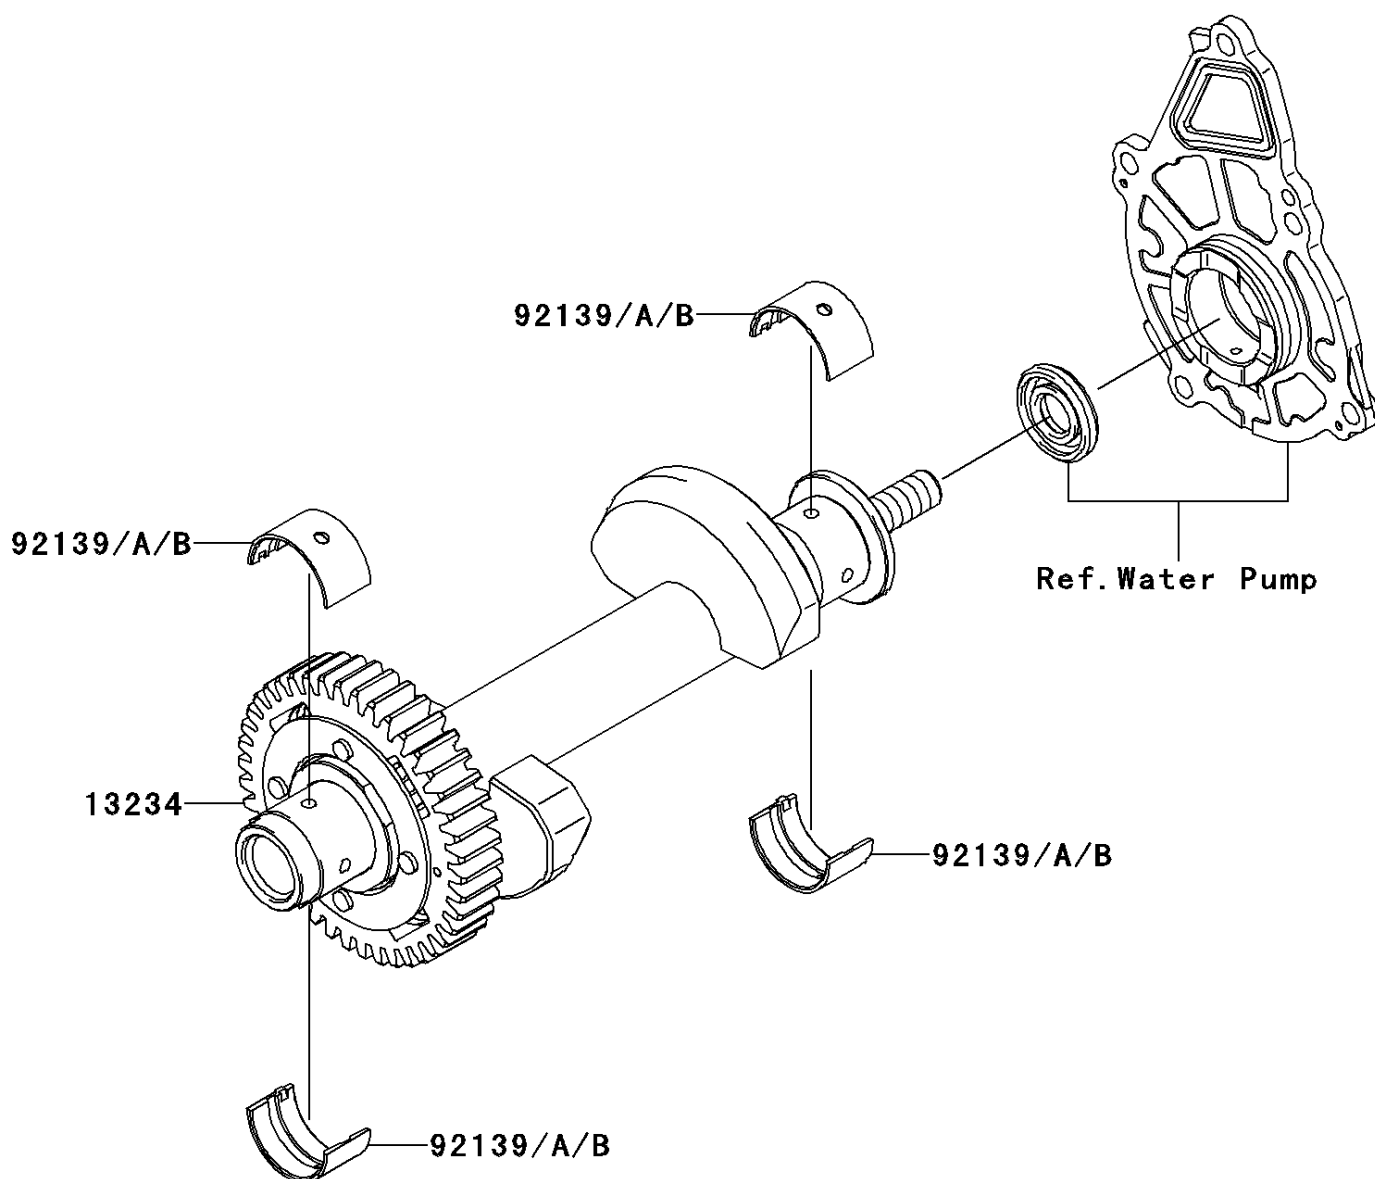

2011 NINJA® 650R PARTS DIAGRAM

Balancer

E1323

2011 NINJA® 650R PARTS LIST

Balancer

ITEM NAME	PART NUMBER	QUANTITY
SHAFT-COMP,BALANCER (Ref # 13234)	13234-0043	1
BUSHING,BALANCER,BLUE (Ref # 92139)	92139-0117	1
BUSHING,BALANCER,BLACK (Ref # 92139A)	92139-0118	1
BUSHING,BALANCER,BROWN (Ref # 92139B)	92139-0119	1