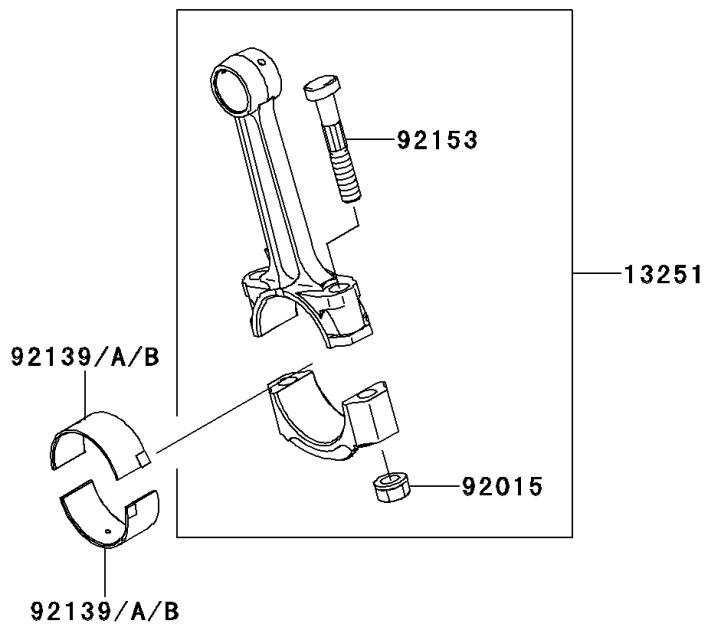

## 2011 NINJA® 650R PARTS DIAGRAM

Crankshaft

E1321

## 2011 NINJA® 650R PARTS LIST

### Crankshaft

ITEM NAME	PART NUMBER	QUANTITY
PIN-SPRING,4X8 (Ref # 555)	555A0408	1
CRANKSHAFT-COMP (Ref # 13031)	13031-0097	1
ROD-ASSY-CONNECTING,K (Ref # 13251)	13251-0010-KK	1
NUT,FLANGED,8MM (Ref # 92015)	92015-1311	1
BUSHING,CRANKSHAFT,BLUE (Ref # 92028)	92028-1903	1
BUSHING,CRANKSHAFT,BLACK (Ref # 92028A)	92028-1904	1
BUSHING,CRANKSHAFT,BROWN (Ref # 92028B)	92028-1905	1
BUSHING,CON-ROD,BLUE (Ref # 92139)	92139-0114	1
BUSHING,CON-ROD,BLACK (Ref # 92139A)	92139-0115	1
BUSHING,CON-ROD,BROWN (Ref # 92139B)	92139-0116	1
BOLT,CON-ROD,8X49 (Ref # 92153)	92153-0957	1