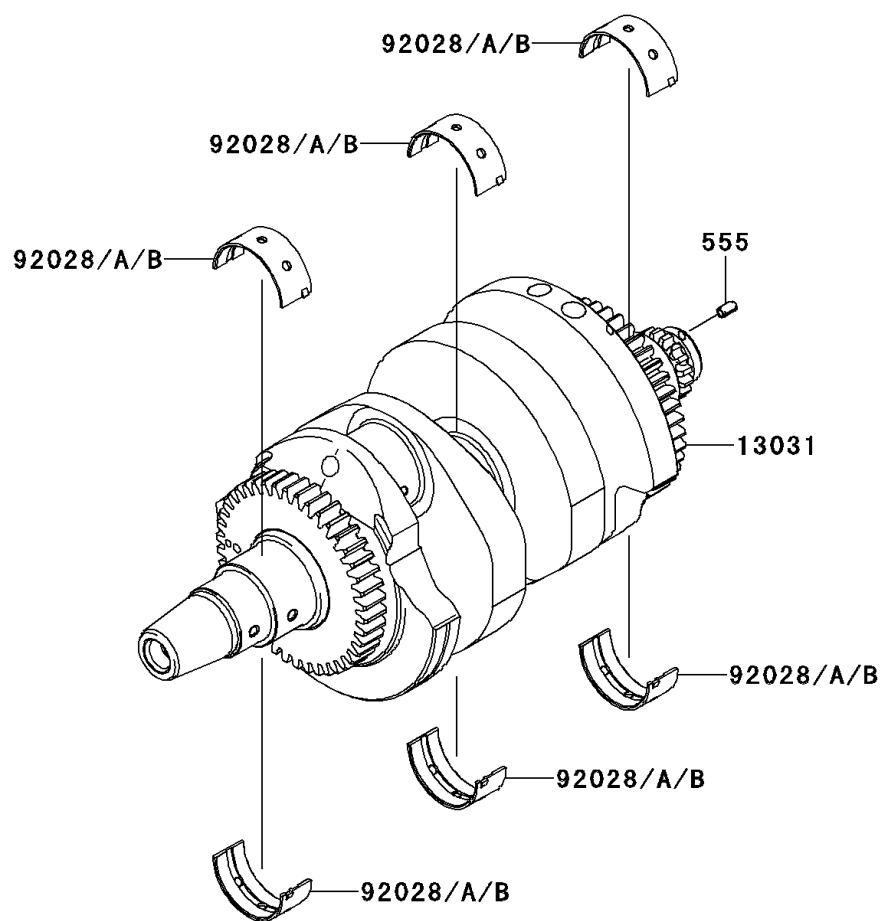

## 2011 NINJA® 650R PARTS DIAGRAM

Crankshaft

E1321

## 2011 NINJA® 650R PARTS LIST

### Crankshaft

ITEM NAME	PART NUMBER	QUANTITY
PIN-SPRING,4X8 (Ref # 555)	555A0408	1
CRANKSHAFT-COMP (Ref # 13031)	13031-0097	1
ROD-ASSY-CONNECTING,K (Ref # 13251)	13251-0010-KK	1
NUT,FLANGED,8MM (Ref # 92015)	92015-1311	1
BUSHING,CRANKSHAFT,BLUE (Ref # 92028)	92028-1903	1
BUSHING,CRANKSHAFT,BLACK (Ref # 92028A)	92028-1904	1
BUSHING,CRANKSHAFT,BROWN (Ref # 92028B)	92028-1905	1
BUSHING,CON-ROD,BLUE (Ref # 92139)	92139-0114	1
BUSHING,CON-ROD,BLACK (Ref # 92139A)	92139-0115	1
BUSHING,CON-ROD,BROWN (Ref # 92139B)	92139-0116	1
BOLT,CON-ROD,8X49 (Ref # 92153)	92153-0957	1