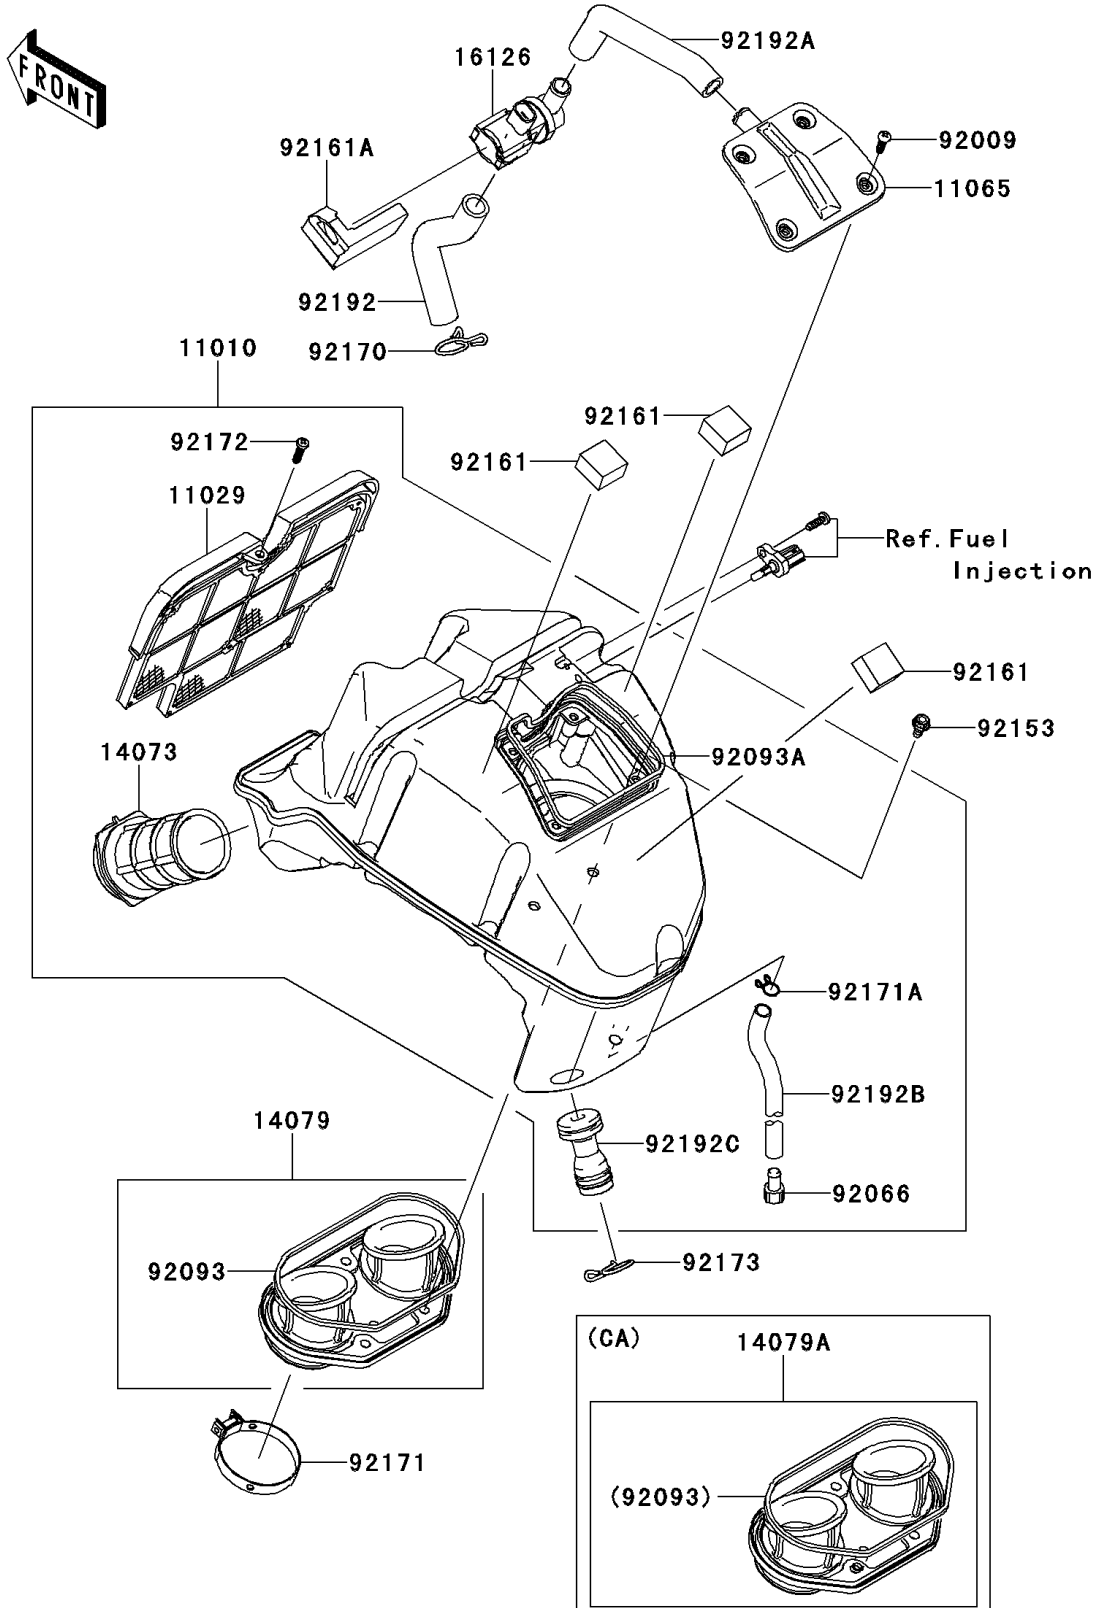

2011 NINJA® 650R PARTS DIAGRAM

Air Cleaner

E1130

2011 NINJA® 650R PARTS LIST

Air Cleaner

ITEM NAME	PART NUMBER	QUANTITY
FILTER-ASSY-AIR (Ref # 11010)	11010-0156	1
ELEMENT-ASSY-AIR FILTER (Ref # 11029)	11029-0011	1
CAP,UPPER CASE (Ref # 11065)	11065-0120	1
DUCT,INLET (Ref # 14073)	14073-0210	1
VALVE,AIR SWITING (Ref # 16126)	16126-0019	1
SCREW,TAPPING,5X16 (Ref # 92009)	92009-1984	1
PLUG,DRAIN,8.5X15 (Ref # 92066)	92066-0127	1
SEAL (Ref # 92093)	92093-0046	1
SEAL,CAP (Ref # 92093A)	92093-0142	1
BOLT,SOCKET,6X12 (Ref # 92153)	92153-0759	1
DAMPER,T=15 (Ref # 92161)	92161-0302	1
DAMPER (Ref # 92161A)	92161-0309	1
CLAMP (Ref # 92170)	92170-1017	1
CLAMP (Ref # 92171)	92171-0314	1
CLAMP,DRAIN (Ref # 92171A)	92171-1584	1
SCREW,TAPPING,5X20 (Ref # 92172)	92172-0298	1
CLAMP,22X2 (Ref # 92173)	92173-0001	1
TUBE,HEAD-ASV (Ref # 92192)	92192-0232	1
TUBE,A/C-ASV (Ref # 92192A)	92192-0680	1
TUBE,8X12X245 (Ref # 92192B)	92192-0709	1
TUBE,BREATHER (Ref # 92192C)	92192-0818	1
HOLDER-ASSY (Ref # 14079)	14079-0064	1
HOLDER-ASSY (Ref # 14079A)	14079-0066	1