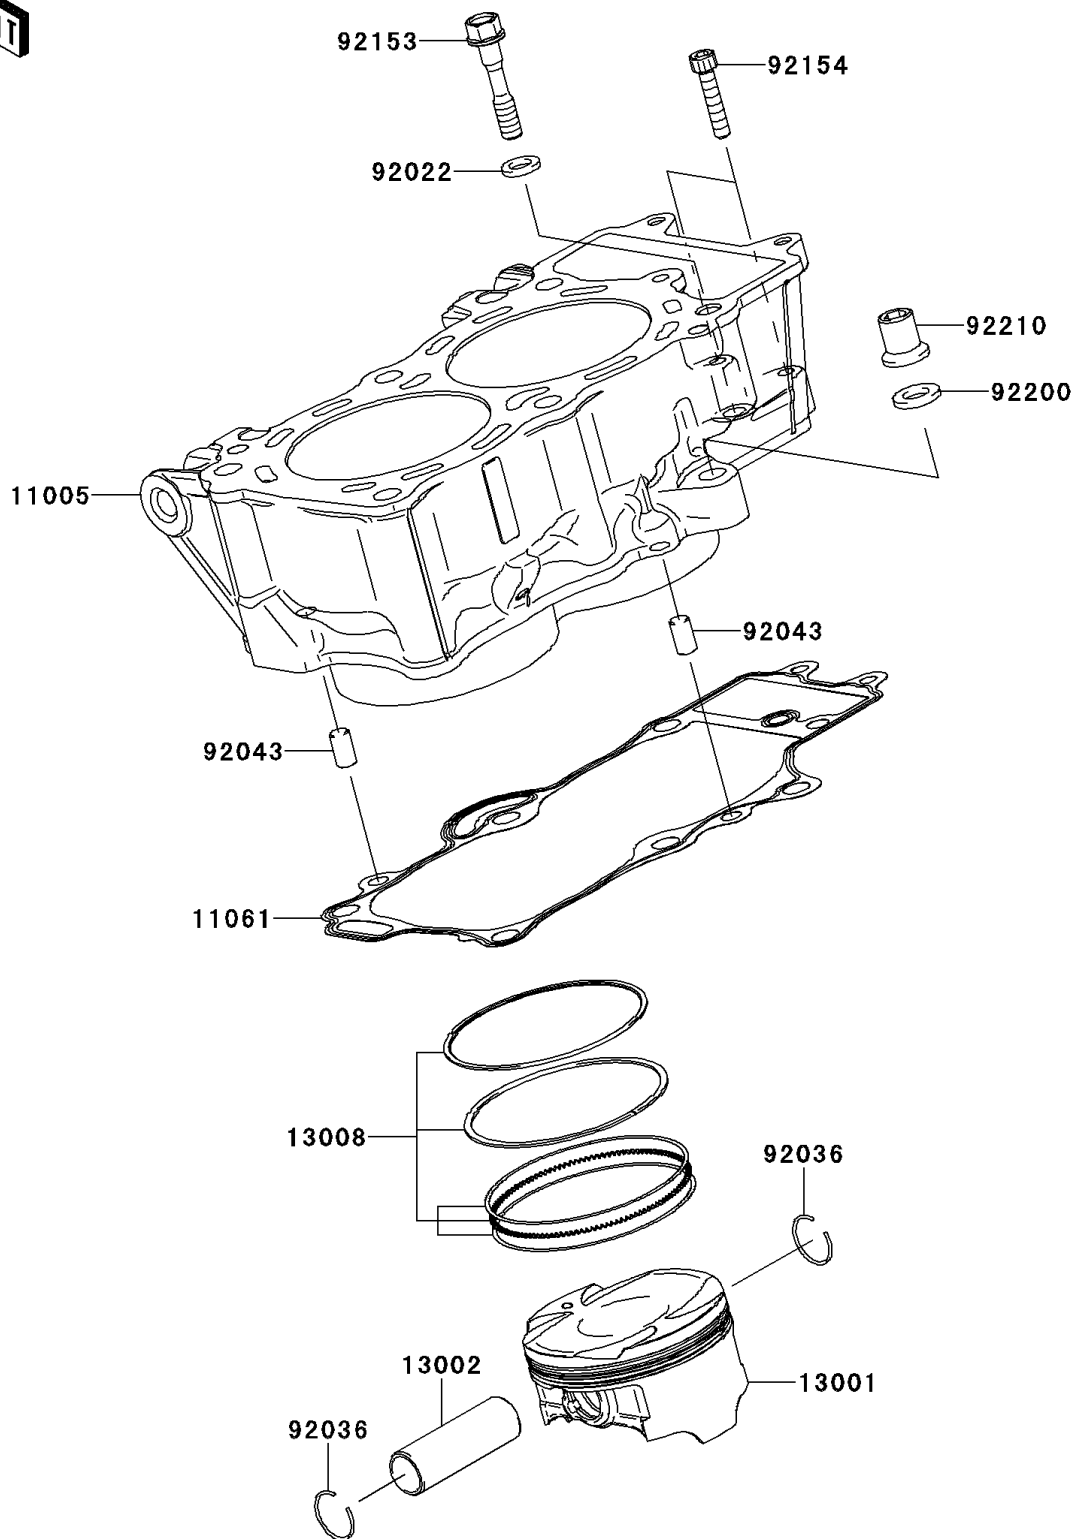

## 2011 NINJA® 650R PARTS DIAGRAM

Cylinder/Piston(s)

E1120

## 2011 NINJA® 650R PARTS LIST

Cylinder/Piston(s)

ITEM NAME	PART NUMBER	QUANTITY
CYLINDER-ENGINE (Ref # 11005)	11005-0114	1
GASKET,CYLINDER BASE (Ref # 11061)	11061-0171	1
PISTON-ENGINE (Ref # 13001)	13001-0087	1
PIN-PISTON (Ref # 13002)	13002-0007	1
RING-SET-PISTON (Ref # 13008)	13008-1196	1
WASHER,9X15.5X2 (Ref # 92022)	92022-1401	1
RING-SNAP,PISTON PIN (Ref # 92036)	92036-008	1
PIN,8X14 (Ref # 92043)	92043-1567	1
BOLT,8X43 (Ref # 92153)	92153-1011	1
BOLT,SOCKET,6X30 (Ref # 92154)	92154-0116	1
WASHER,10.5X19X2.3 (Ref # 92200)	92200-0363	1
NUT (Ref # 92210)	92210-0223	1