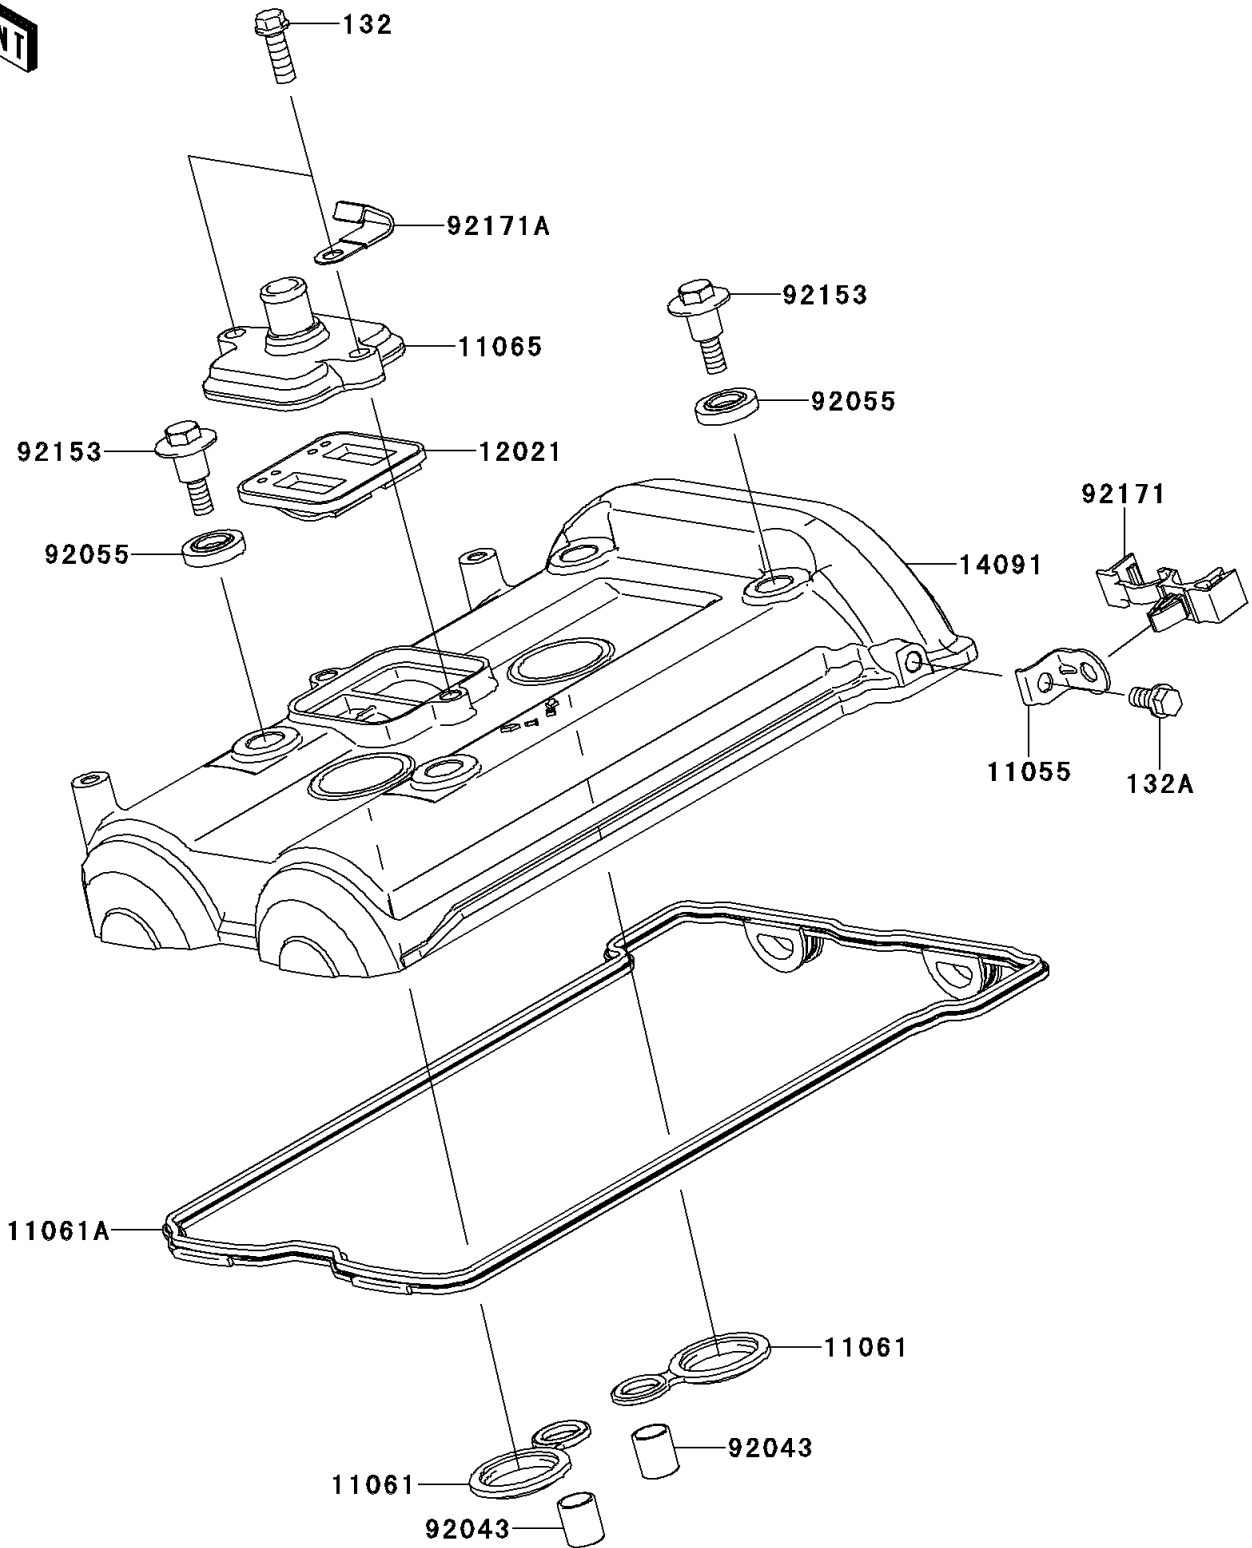

## 2011 NINJA® 650R PARTS DIAGRAM

Cylinder Head Cover

E1112

## 2011 NINJA® 650R PARTS LIST

Cylinder Head Cover

ITEM NAME	PART NUMBER	QUANTITY
BOLT-FLANGED-SMALL,6X18 (Ref # 132)	132BA0618	1
BOLT-FLANGED-SMALL,6X12 (Ref # 132A)	132BB0612	1
BRACKET (Ref # 11055)	11055-1122	1
GASKET,SPARK PLUG HOLE (Ref # 11061)	11061-0105	1
GASKET,HEAD COVER (Ref # 11061A)	11061-0170	1
CAP (Ref # 11065)	11065-0286	1
VALVE-ASSY-REED (Ref # 12021)	12021-1130	1
COVER,HEAD (Ref # 14091)	14091-1702	1
PIN,10.1X12X14 (Ref # 92043)	92043-4009	1
RING-O,HEAD COVER BOLT (Ref # 92055)	92055-0195	1
BOLT,HEAD COVER (Ref # 92153)	92153-0793	1
CLAMP,BRAKE HOSE (Ref # 92171)	92171-0789	1
CLAMP (Ref # 92171A)	92171-0813	1