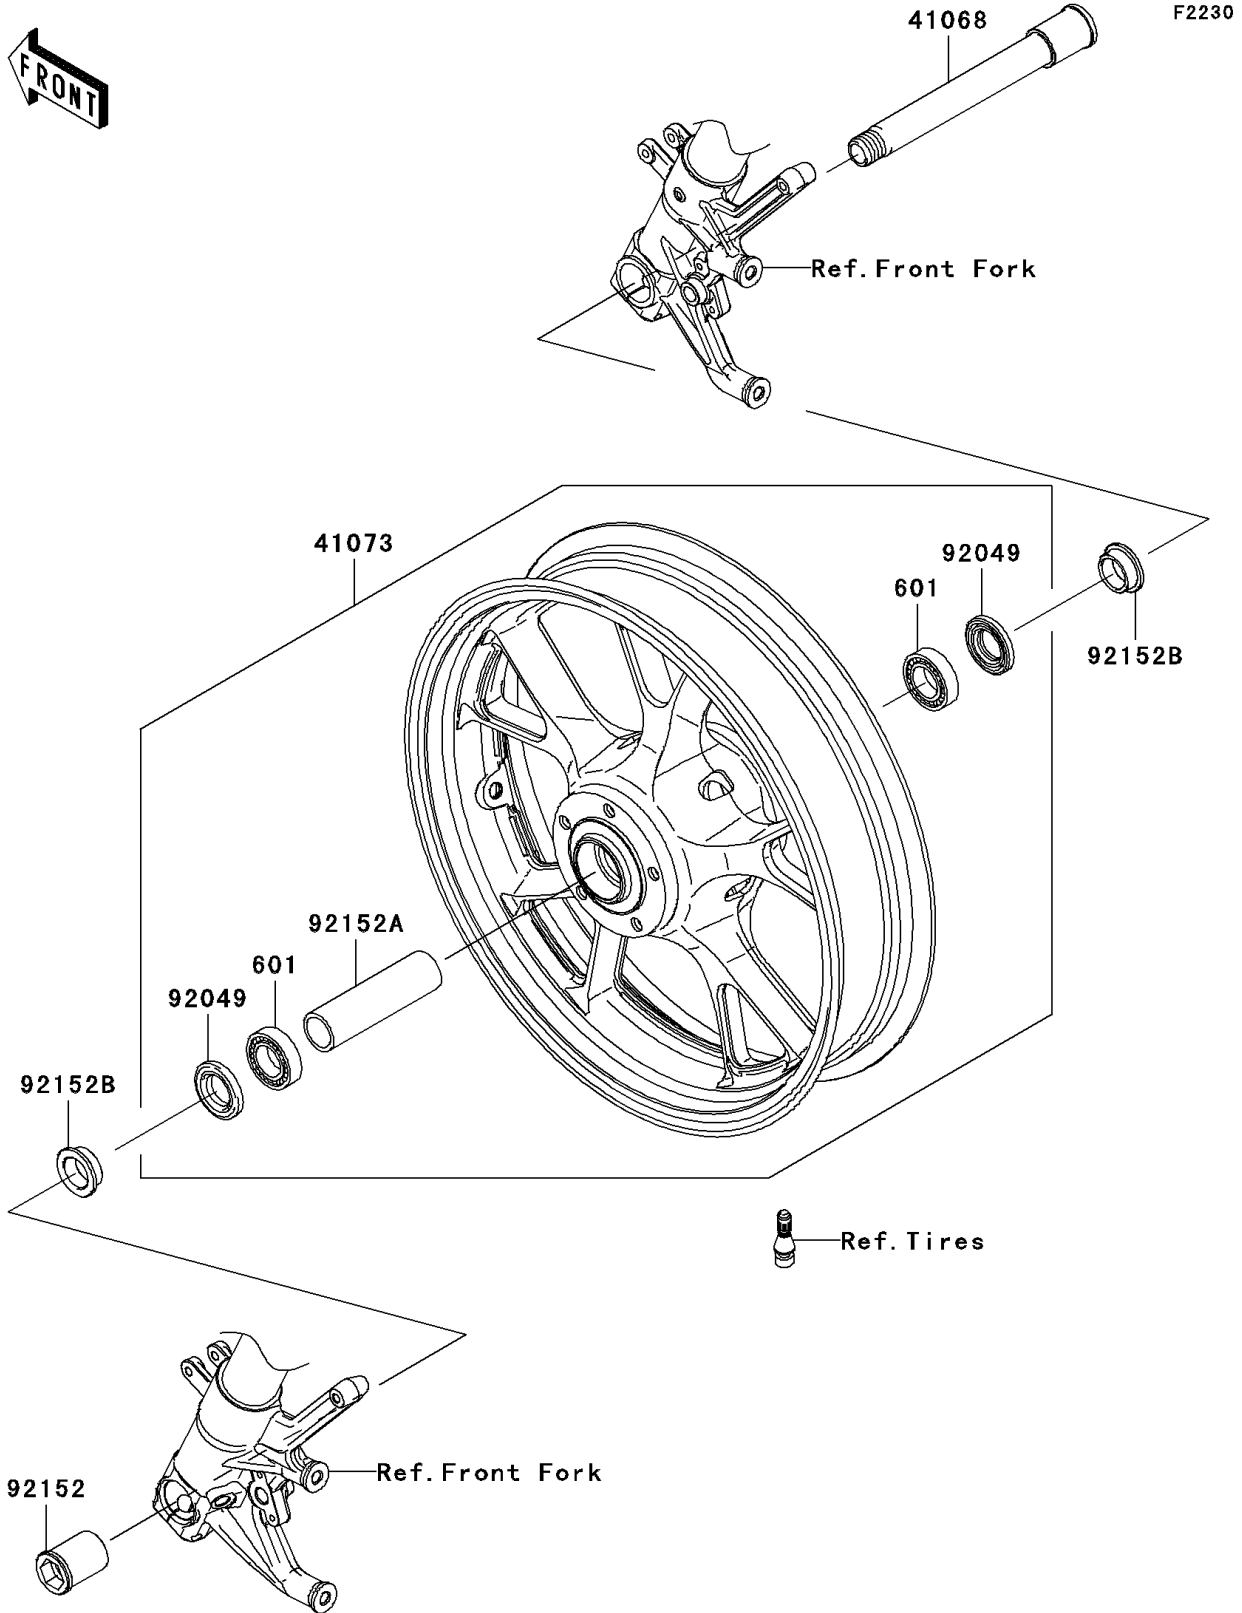

2011 NINJA® ZX™-14 PARTS DIAGRAM

Front Wheel

2011 NINJA® ZX™-14 PARTS LIST

Front Wheel

ITEM NAME	PART NUMBER	QUANTITY
BEARING-BALL,#6005UU (Ref # 601)	601B6005UU	2
AXLE,FR (Ref # 41068)	41068-0049	1
WHEEL-ASSY,FR,G.BLACK (Ref # 41073)	41073-0105-18F	1
SEAL-OIL,BJN-C2 32X47X5 (Ref # 92049)	92049-0050	2
COLLAR,FR AXLE,LH,L=44.5 (Ref # 92152)	92152-0240	1
COLLAR,FR HUB,L=115 (Ref # 92152A)	92152-0242	1
COLLAR,25X32X13 (Ref # 92152B)	92152-0289	2