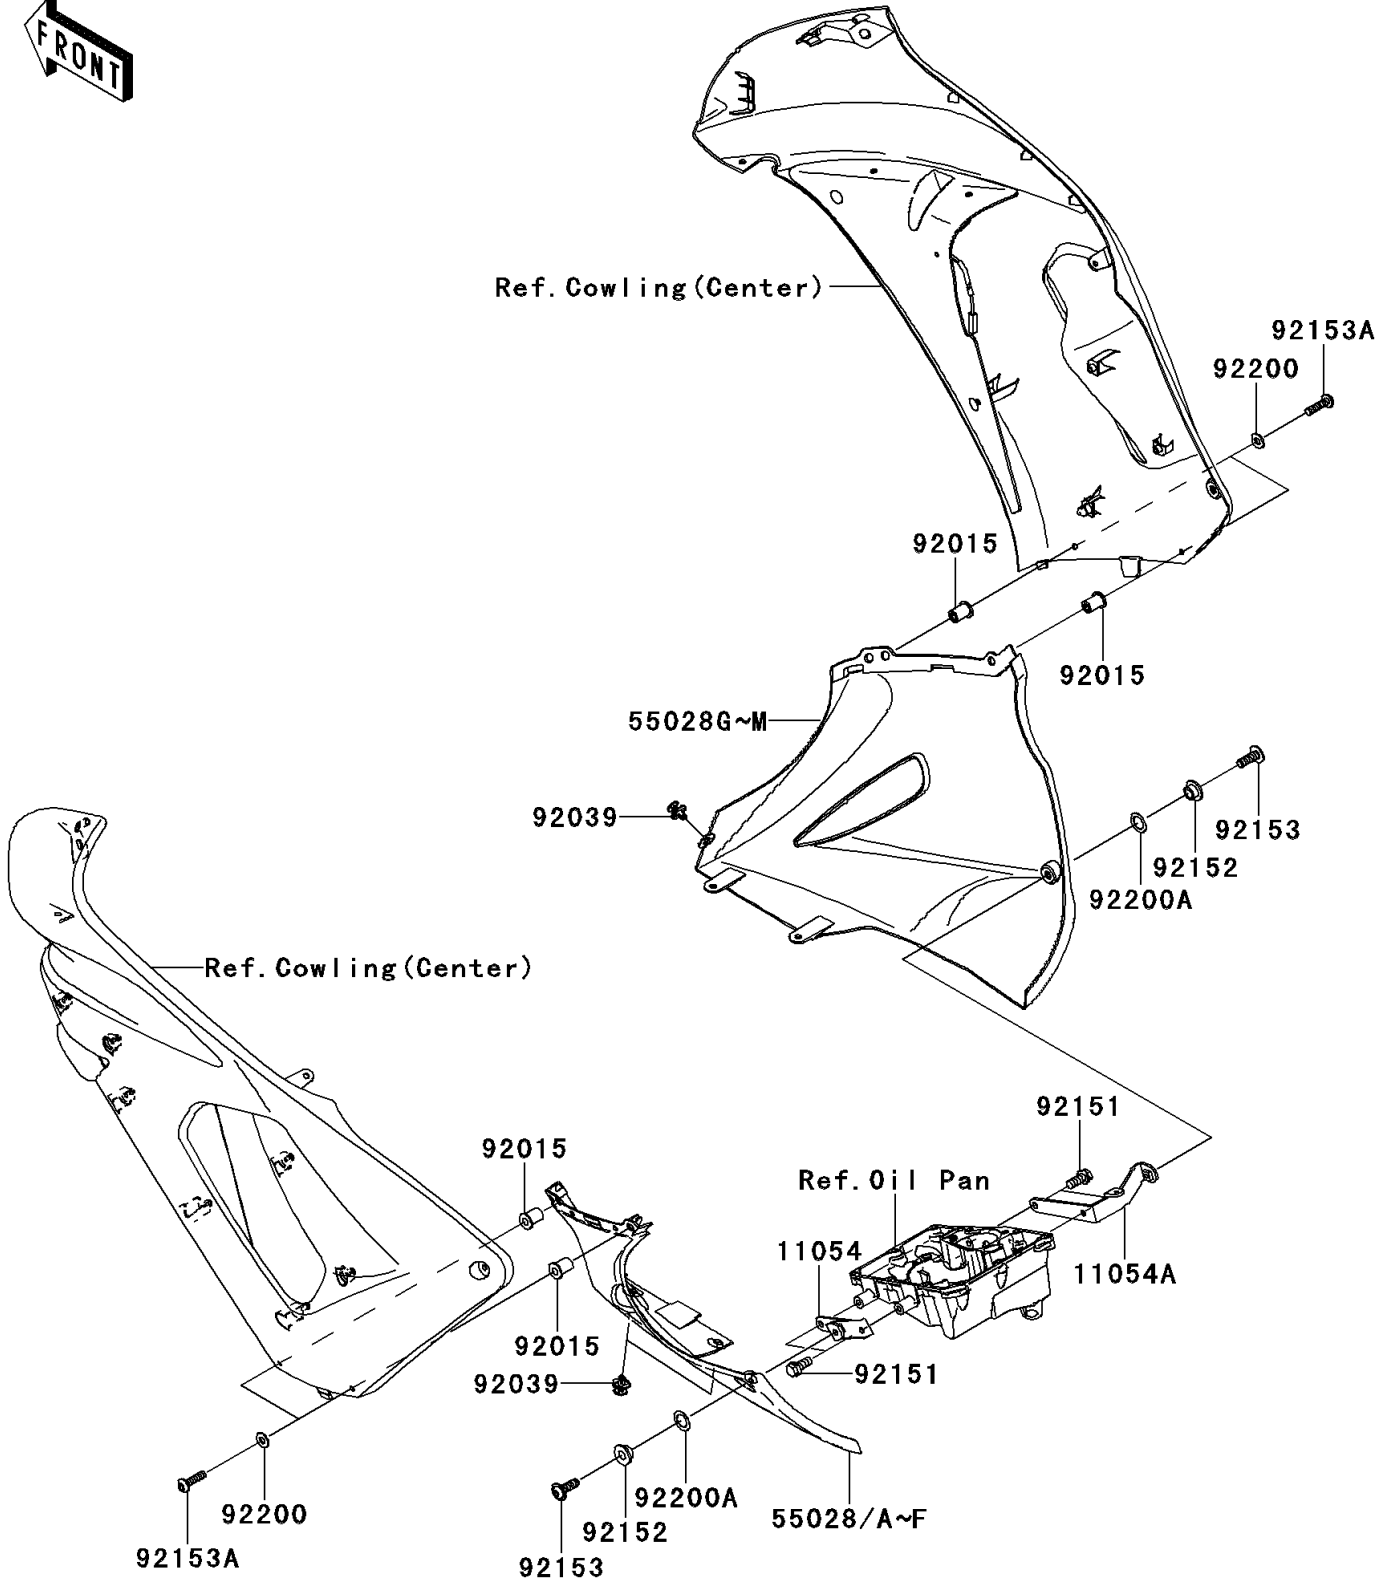

2007 Ninja® 650R PARTS DIAGRAM

Cowling Lower

F2872

2007 Ninja® 650R PARTS LIST

Cowling Lowers

ITEM NAME	PART NUMBER	QUANTITY
BRACKET,LWR COWLING,LWR,LH (Ref # 11054)	11054-0330	1
BRACKET,LWR COWLING,LWR,RH (Ref # 11054A)	11054-0331	1
COWLING,LWR,LH,P.RED (Ref # 55028C)	55028-0119-234	1
COWLING,LWR,LH,C.P.BLUE (Ref # 55028F)	55028-0119-723	1
COWLING,LWR,RH,P.RED (Ref # 55028J)	55028-0120-234	1
COWLING,LWR,RH,C.P.BLUE (Ref # 55028M)	55028-0120-723	1
NUT,WELL,5MM (Ref # 92015)	92015-1757	4
RIVET (Ref # 92039)	92039-0014	3
BOLT,FLANGED,6X14 (Ref # 92151)	92151-1755	4
COLLAR (Ref # 92152)	92152-0422	2
BOLT,6X18 (Ref # 92153)	92153-0478	2
BOLT,SOCKET,5X20 (Ref # 92153A)	92153-0873	4
WASHER,NYLONE,5.3X11.5X0.5 (Ref # 92200)	92200-0006	4
WASHER,10.4X15.9X0.5 (Ref # 92200A)	92200-0157	2