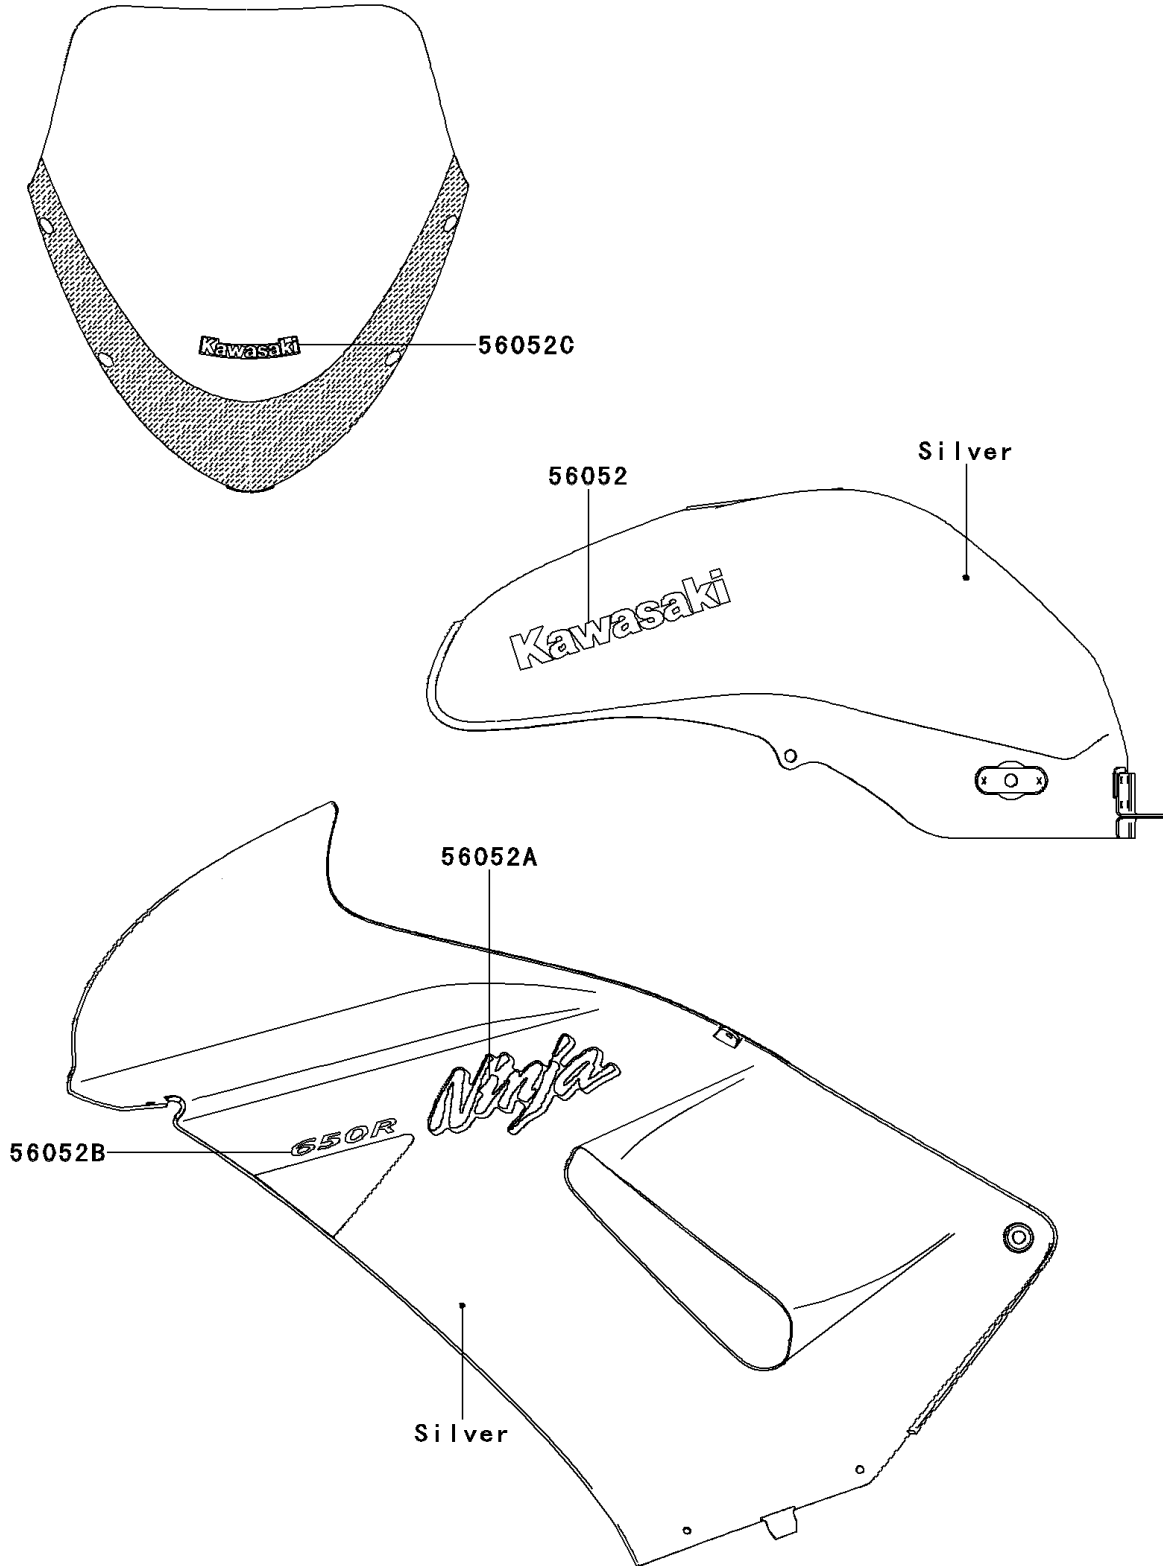

2006 Ninja® 650R PARTS DIAGRAM

Decals(Silver)(A6F)

F2861A

2006 Ninja® 650R PARTS LIST

Decals(Silver)(A6F)

ITEM NAME	PART NUMBER	QUANTITY
MARK,FUEL TANK,KAWASAKI (Ref # 56052)	56052-0788	2
MARK,SIDE COVER,NINJA (Ref # 56052A)	56052-0815	2
MARK,SIDE COWLING,650R (Ref # 56052B)	56052-0817	2
MARK,WINDSHIELD (Ref # 56052C)	56052-0819	1