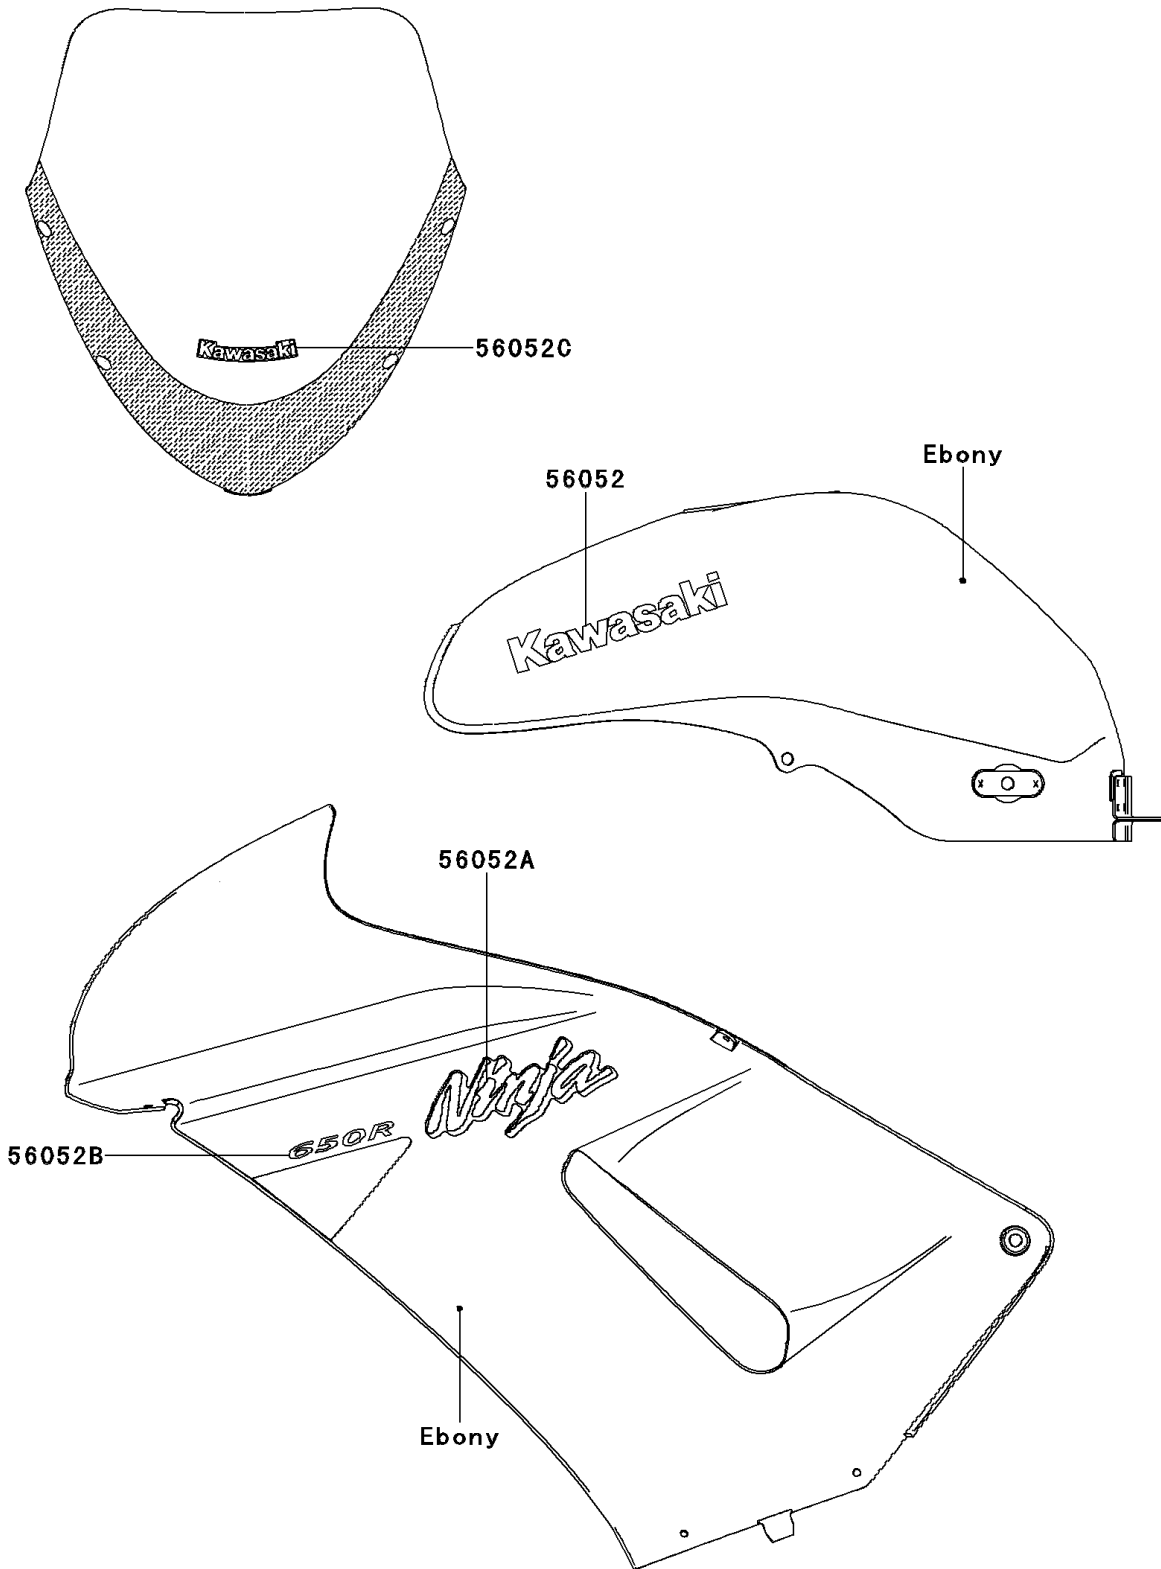

2006 Ninja® 650R PARTS DIAGRAM

Decals(Ebony)(A6F)

F2861

2006 Ninja® 650R PARTS LIST

Decals(Ebony)(A6F)

ITEM NAME	PART NUMBER	QUANTITY
MARK,FUEL TANK,KAWASAKI (Ref # 56052)	56052-0785	2
MARK,SIDE COVER,NINJA (Ref # 56052A)	56052-0816	2
MARK,SIDE COWLING,650R (Ref # 56052B)	56052-0818	2
MARK,WINDSHIELD (Ref # 56052C)	56052-0819	1