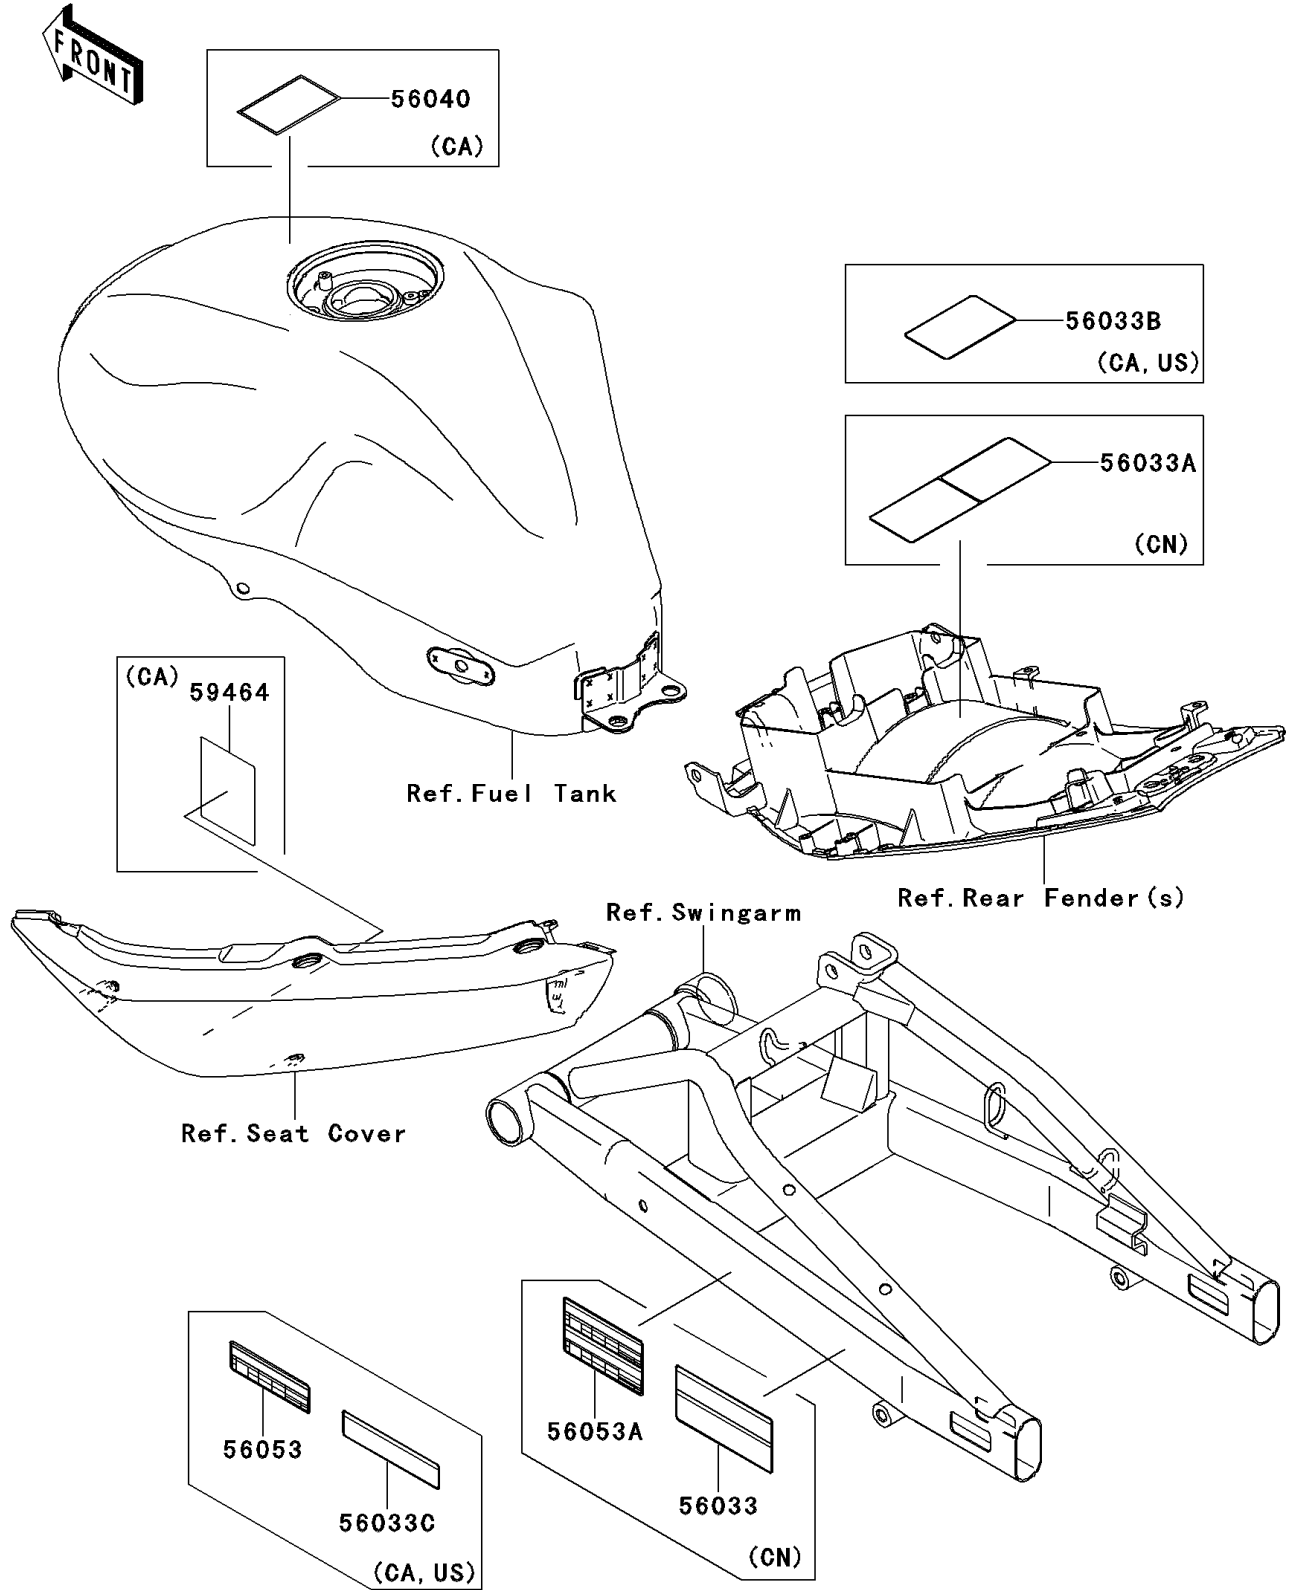

2007 Ninja® 650R PARTS DIAGRAM

Labels

F2860

2007 Ninja® 650R PARTS LIST

Labels

ITEM NAME	PART NUMBER	QUANTITY
LABEL-MANUAL,CHAIN (Ref # 56033)	56033-0090	1
LABEL-MANUAL,DAILY SAFETY (Ref # 56033A)	56033-0095	1
LABEL-MANUAL,DAILY SAFETY (Ref # 56033B)	56033-0097	1
LABEL-MANUAL,CHAIN (Ref # 56033C)	56033-0118	1
LABEL-WARNING,EVAPO (Ref # 56040)	56040-1121	1
LABEL-SPECIFICATION,TIRE&LOAD (Ref # 56053)	56053-0149	1
LABEL-SPECIFICATION,TIRE&LOAD (Ref # 56053A)	56053-0150	1
LABEL-CERTIFICATION,EVAPO ROUT (Ref # 59464)	59464-0560	1