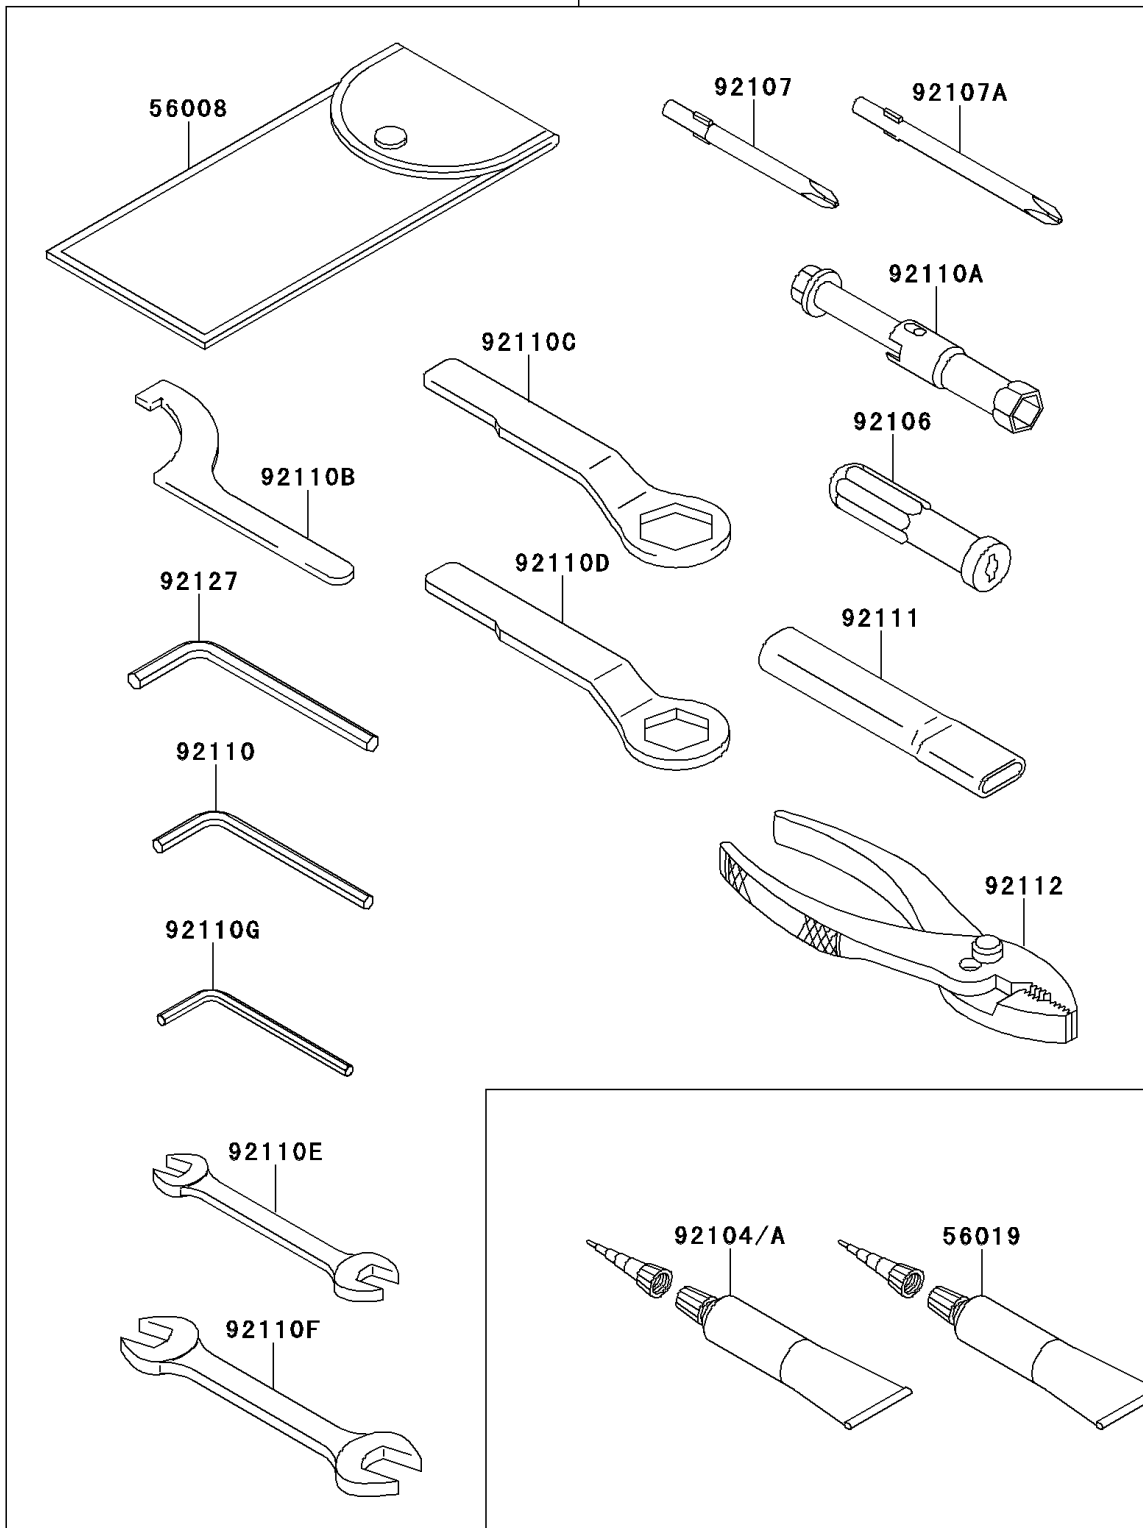

2008 Ninja® 650R

PARTS DIAGRAM

Owner's Tools

56007

F2810

2008 Ninja® 650R

PARTS LIST

Owner's Tools

ITEM NAME	PART NUMBER	QUANTITY
TOOL-KIT (Ref # 56007)	56007-0026	1
BAG,TOOL (Ref # 56008)	56008-1075	1
THREE BOND TB1211,HT/RS,WHITE (Ref # 56019)	56019-120	1
GASKET-LIQUID,TB1211F (Ref # 92104)	92104-0004	1
GASKET-LIQUID,BLACK TB1216B (Ref # 92104A)	92104-1064	1
GRIP-SCREW DRIVER (Ref # 92106)	92106-1001	1
TOOL-DRIVER,#3PHILLIPS (Ref # 92107)	92107-005	1
TOOL-DRIVER,#2PHILLIPS (Ref # 92107A)	92107-1053	1
TOOL-WRENCH,ALLEN,5MM (Ref # 92110)	92110-1015	1
TOOL-WRENCH,BOX,16MM (Ref # 92110A)	92110-1132	1
TOOL-WRENCH,HOOK (Ref # 92110B)	92110-1144	1
TOOL-WRENCH,BOX END,27MM (Ref # 92110C)	92110-1147	1
TOOL-WRENCH,BOX END,22MM (Ref # 92110D)	92110-1148	1
TOOL-WRENCH,OPEN END,10X12 (Ref # 92110E)	92110-1152	1
TOOL-WRENCH,OPEN END,14X17 (Ref # 92110F)	92110-1153	1
TOOL-WRENCH,ALLEN,4MM (Ref # 92110G)	92110-3703	1
TOOL-BAR,BOX END WRENCH (Ref # 92111)	92111-1051	1
TOOL-PLIERS (Ref # 92112)	92112-1001	1
TOOL-WRENCH,ALLEN,6MM (Ref # 92127)	92127-003	1