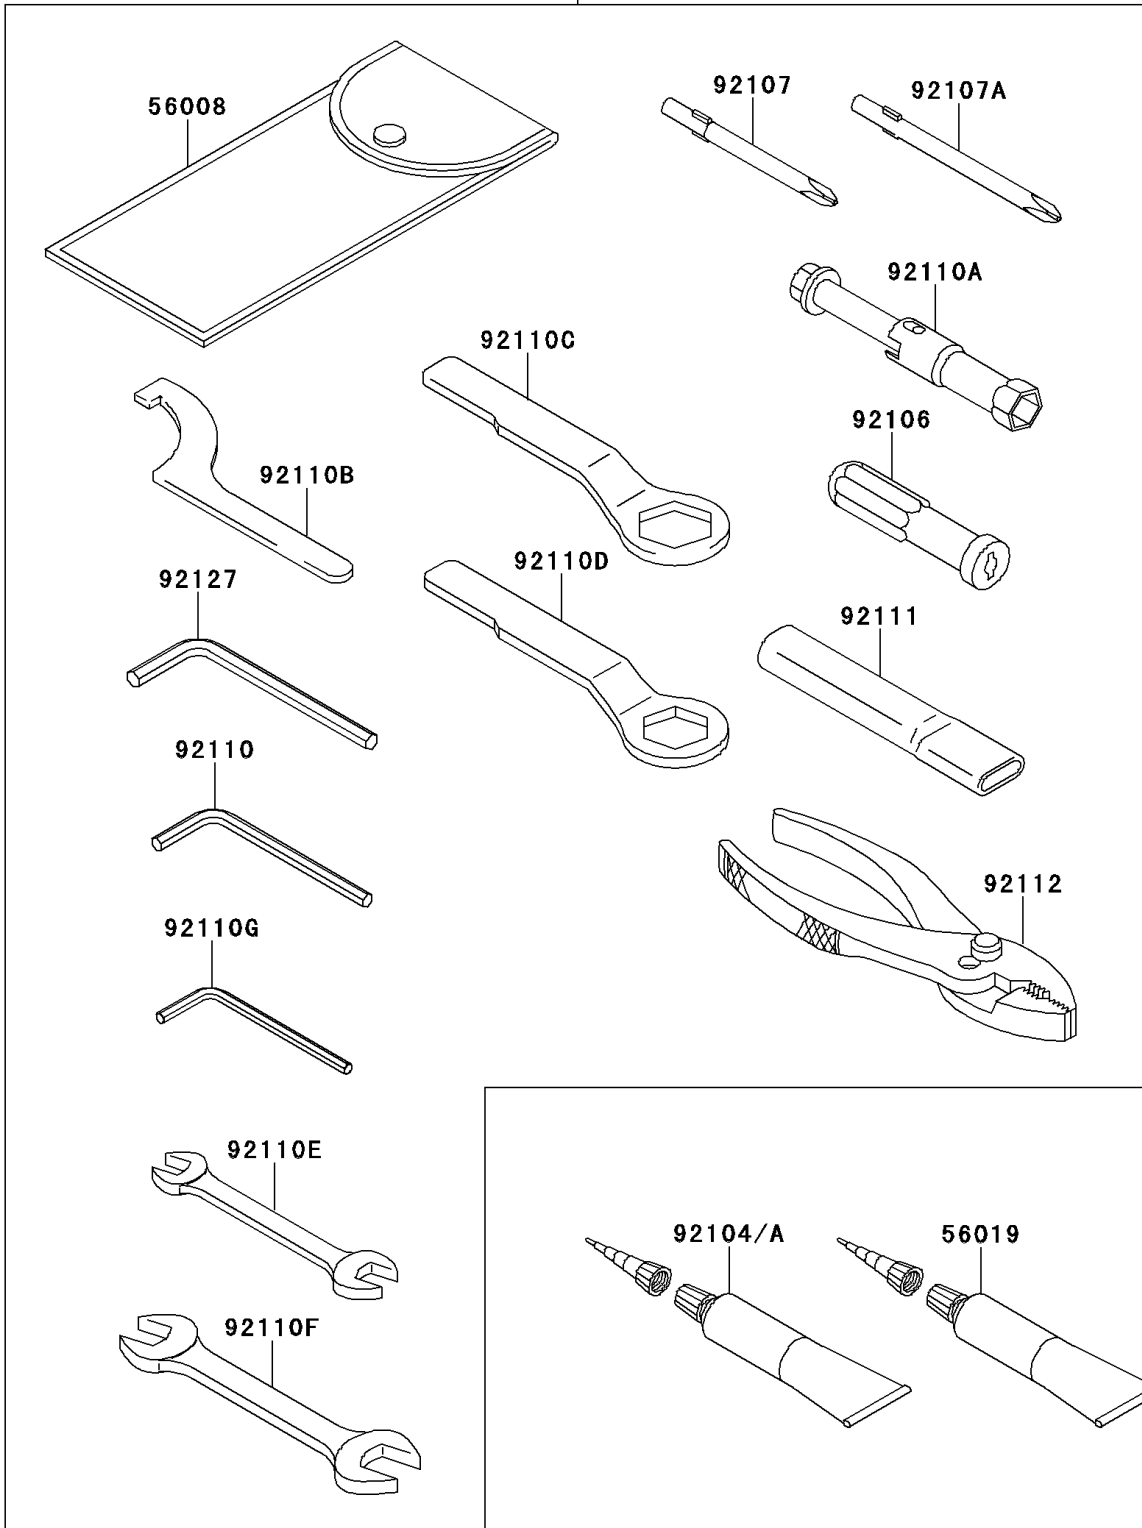

2007 Ninja® 650R PARTS DIAGRAM

Owner's Tools

56007

F2810

2007 Ninja® 650R PARTS LIST

Owner's Tools

ITEM NAME	PART NUMBER	QUANTITY
TOOL-KIT (Ref # 56007)	56007-0026	1
BAG,TOOL (Ref # 56008)	56008-1075	1
THREE BOND TB1211,HT/RS,WHITE (Ref # 56019)	56019-120	1
GASKET-LIQUID,TB1211F (Ref # 92104)	92104-0004	1
GASKET-LIQUID,BLACK TB1216B (Ref # 92104A)	92104-1064	1
GRIP-SCREW DRIVER (Ref # 92106)	92106-1001	1
TOOL-DRIVER,#3PHILLIPS (Ref # 92107)	92107-005	1
TOOL-DRIVER,#2PHILLIPS (Ref # 92107A)	92107-1053	1
TOOL-WRENCH,ALLEN,5MM (Ref # 92110)	92110-1015	1
TOOL-WRENCH,BOX,16MM (Ref # 92110A)	92110-1132	1
TOOL-WRENCH,HOOK (Ref # 92110B)	92110-1144	1
TOOL-WRENCH,BOX END,27MM (Ref # 92110C)	92110-1147	1
TOOL-WRENCH,BOX END,22MM (Ref # 92110D)	92110-1148	1
TOOL-WRENCH,OPEN END,10X12 (Ref # 92110E)	92110-1152	1
TOOL-WRENCH,OPEN END,14X17 (Ref # 92110F)	92110-1153	1
TOOL-WRENCH,ALLEN,4MM (Ref # 92110G)	92110-3703	1
TOOL-BAR,BOX END WRENCH (Ref # 92111)	92111-1051	1
TOOL-PLIERS (Ref # 92112)	92112-1001	1
TOOL-WRENCH,ALLEN,6MM (Ref # 92127)	92127-003	1