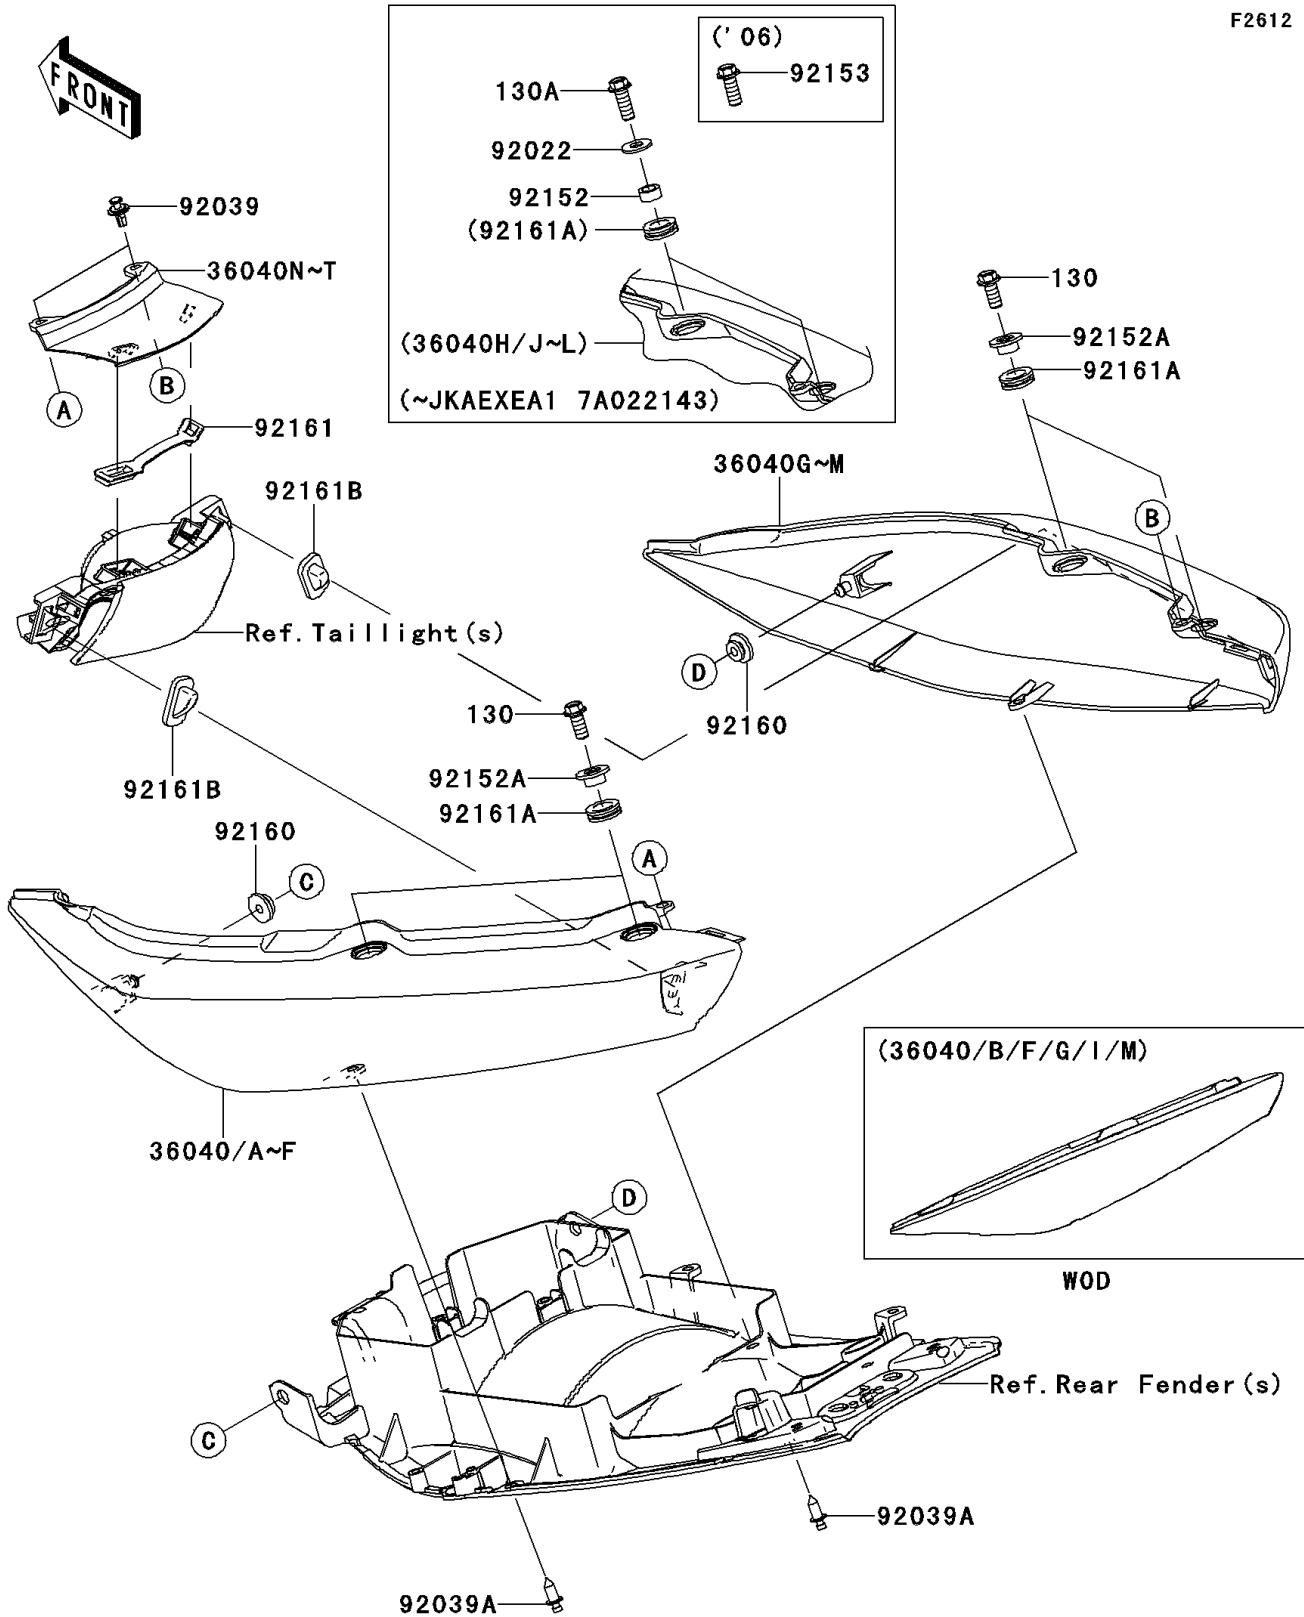

# 2007 Ninja® 650R PARTS DIAGRAM

Seat Cover

F2612

## 2007 Ninja® 650R PARTS LIST

### Seat Cover

ITEM NAME	PART NUMBER	QUANTITY
BOLT-FLANGED,8X20 (Ref # 130)	130P0820	4
BOLT-FLANGED,8X22 (Ref # 130A)	130W0822	4
COVER-TAIL,LH,P.RED (Ref # 36040C)	36040-0037-234	1
COVER-TAIL,LH,C.P.BLUE (Ref # 36040E)	36040-0037-723	1
COVER-TAIL,RH,P.RED (Ref # 36040J)	36040-0038-234	1
COVER-TAIL,RH,C.P.BLUE (Ref # 36040L)	36040-0038-723	1
COVER-TAIL,CNT,P.RED (Ref # 36040Q)	36040-0039-234	1
COVER-TAIL,CNT,C.P.BLUE (Ref # 36040S)	36040-0039-723	1
WASHER,8.5X20X1.6,BLACK (Ref # 92022)	92022-1317	4
RIVET (Ref # 92039)	92039-1227	2
RIVET (Ref # 92039A)	92039-1283	2
COLLAR,9.2X13.8X6.5 (Ref # 92152)	92152-0312	4
COLLAR (Ref # 92152A)	92152-0550	4
DAMPER (Ref # 92160)	92160-1613	2
DAMPER,TAIL LAMP (Ref # 92161)	92161-0191	1
DAMPER (Ref # 92161A)	92161-0279	4
DAMPER (Ref # 92161B)	92161-0280	2