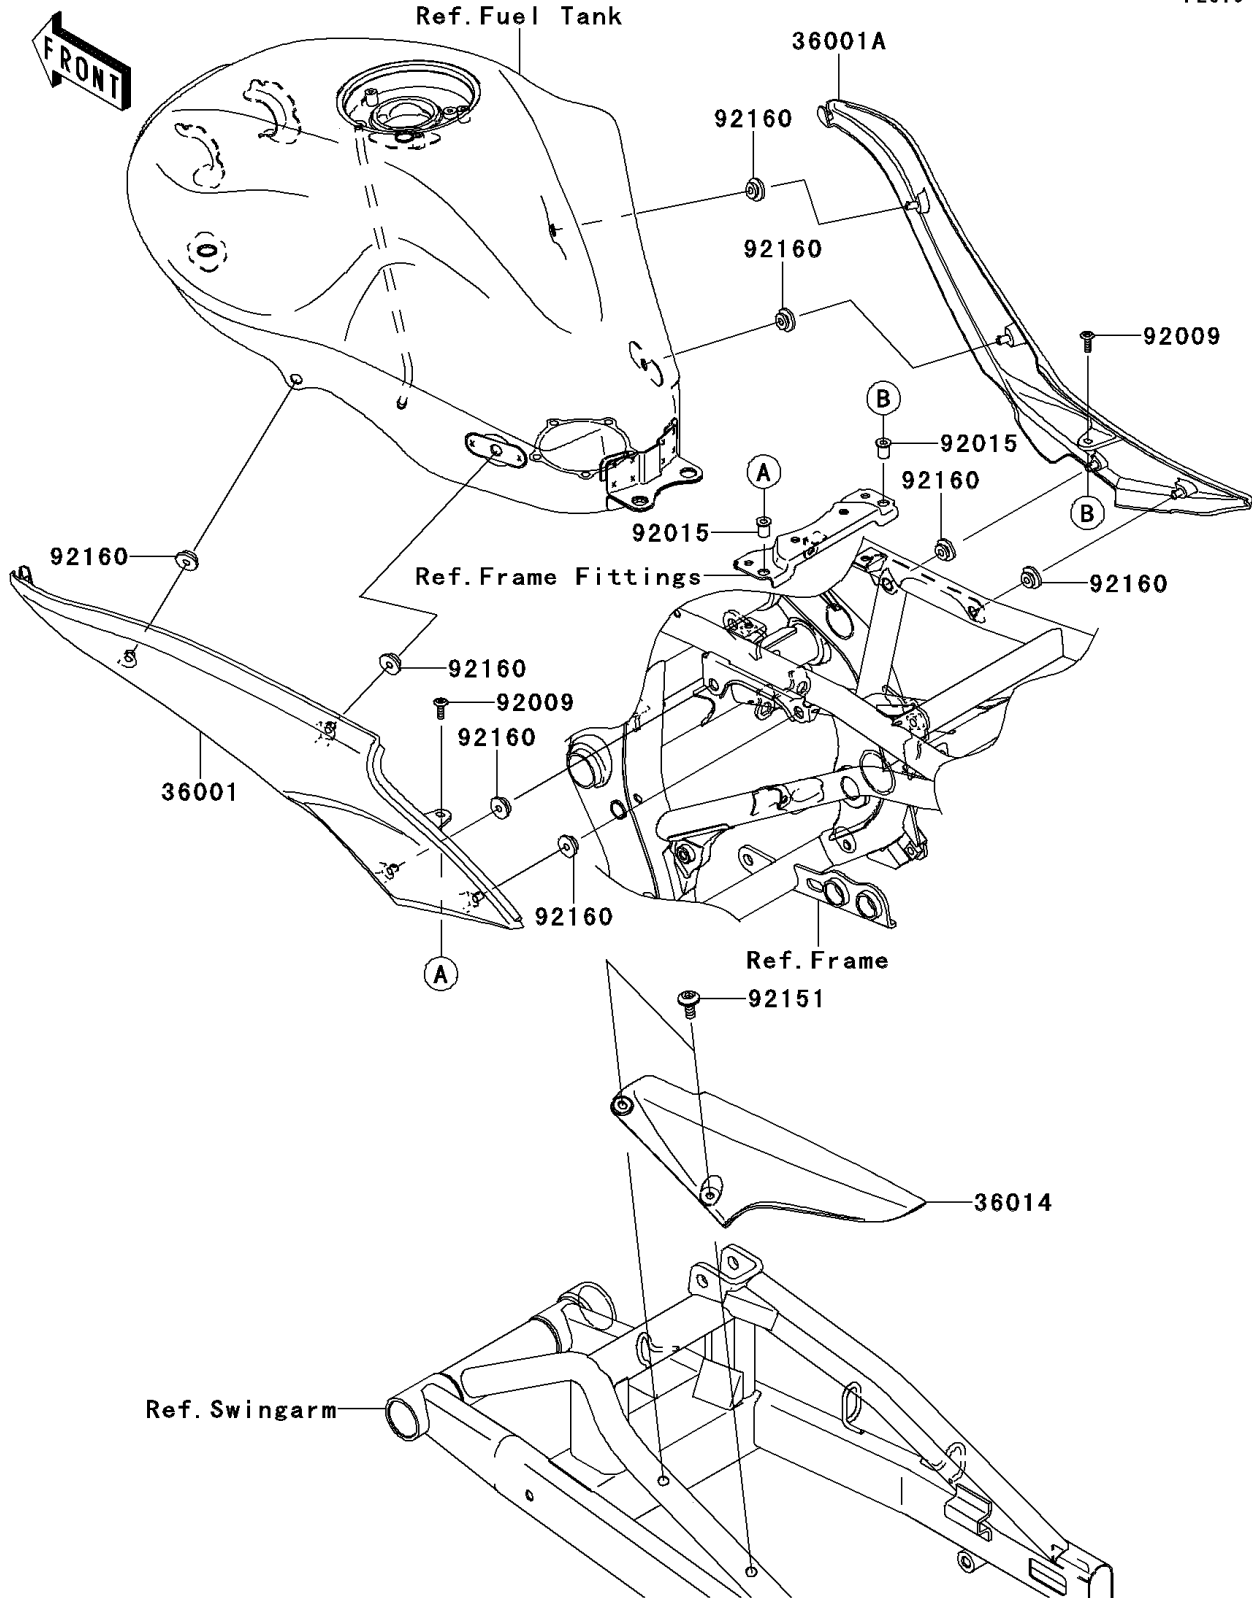

2007 Ninja® 650R PARTS DIAGRAM

Side Covers/Chain Cover

F2610

2007 Ninja® 650R PARTS LIST

Side Covers/Chain Cover

ITEM NAME	PART NUMBER	QUANTITY
COVER-SIDE,LH,F.BLACK (Ref # 36001)	36001-0063-6Z	1
COVER-SIDE,RH,F.BLACK (Ref # 36001A)	36001-0064-6Z	1
CASE-CHAIN (Ref # 36014)	36014-0027	1
SCREW,5X16 (Ref # 92009)	92009-1909	2
NUT,WELL,5MM (Ref # 92015)	92015-1757	2
BOLT,SOCKET,6X14 (Ref # 92151)	92151-1654	2
DAMPER (Ref # 92160)	92160-1613	8