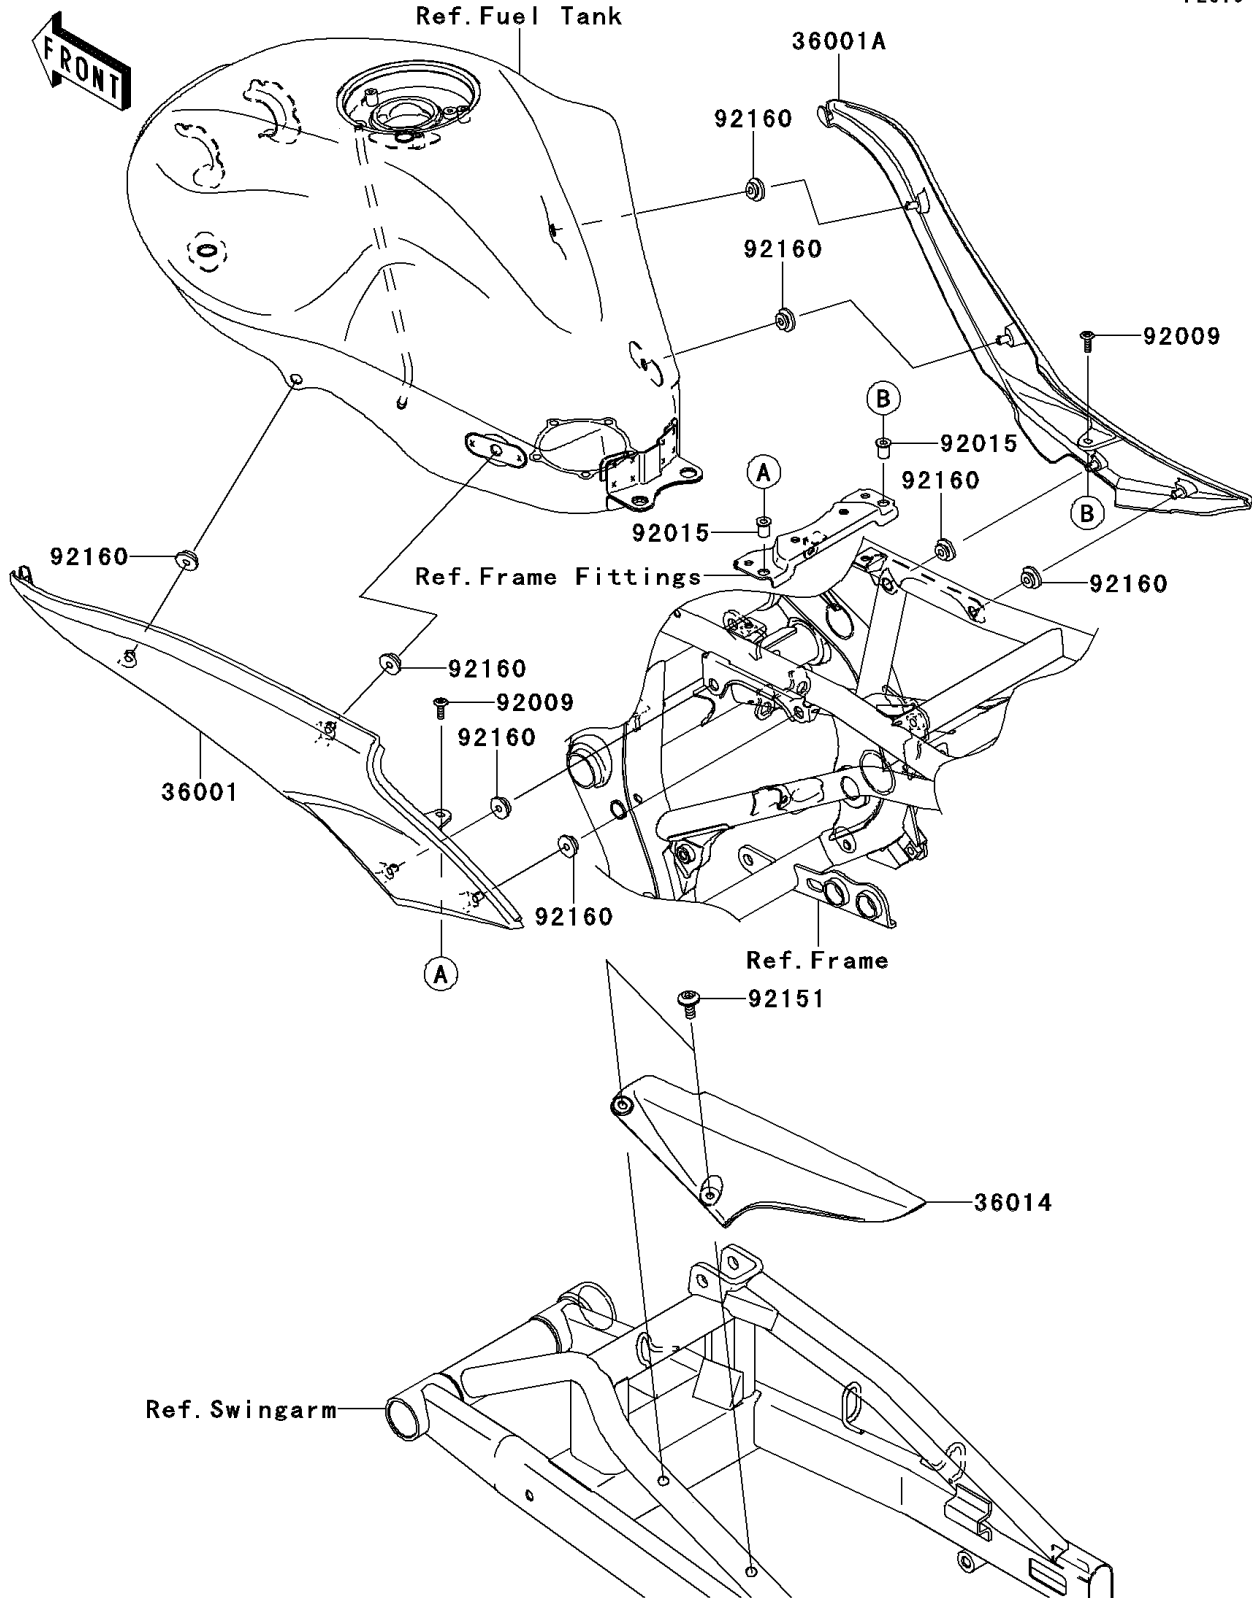

2006 Ninja® 650R PARTS DIAGRAM

Side Covers/Chain Cover

F2610

2006 Ninja® 650R PARTS LIST

Side Covers/Chain Cover

ITEM NAME	PART NUMBER	QUANTITY
COVER-SIDE,LH,F.BLACK (Ref # 36001)	36001-0063-6Z	1
COVER-SIDE,RH,F.BLACK (Ref # 36001A)	36001-0064-6Z	1
CASE-CHAIN (Ref # 36014)	36014-0027	1
SCREW,5X16 (Ref # 92009)	92009-1909	2
NUT,WELL,5MM (Ref # 92015)	92015-1757	2
BOLT,SOCKET,6X14 (Ref # 92151)	92151-1654	2
DAMPER (Ref # 92160)	92160-1613	8