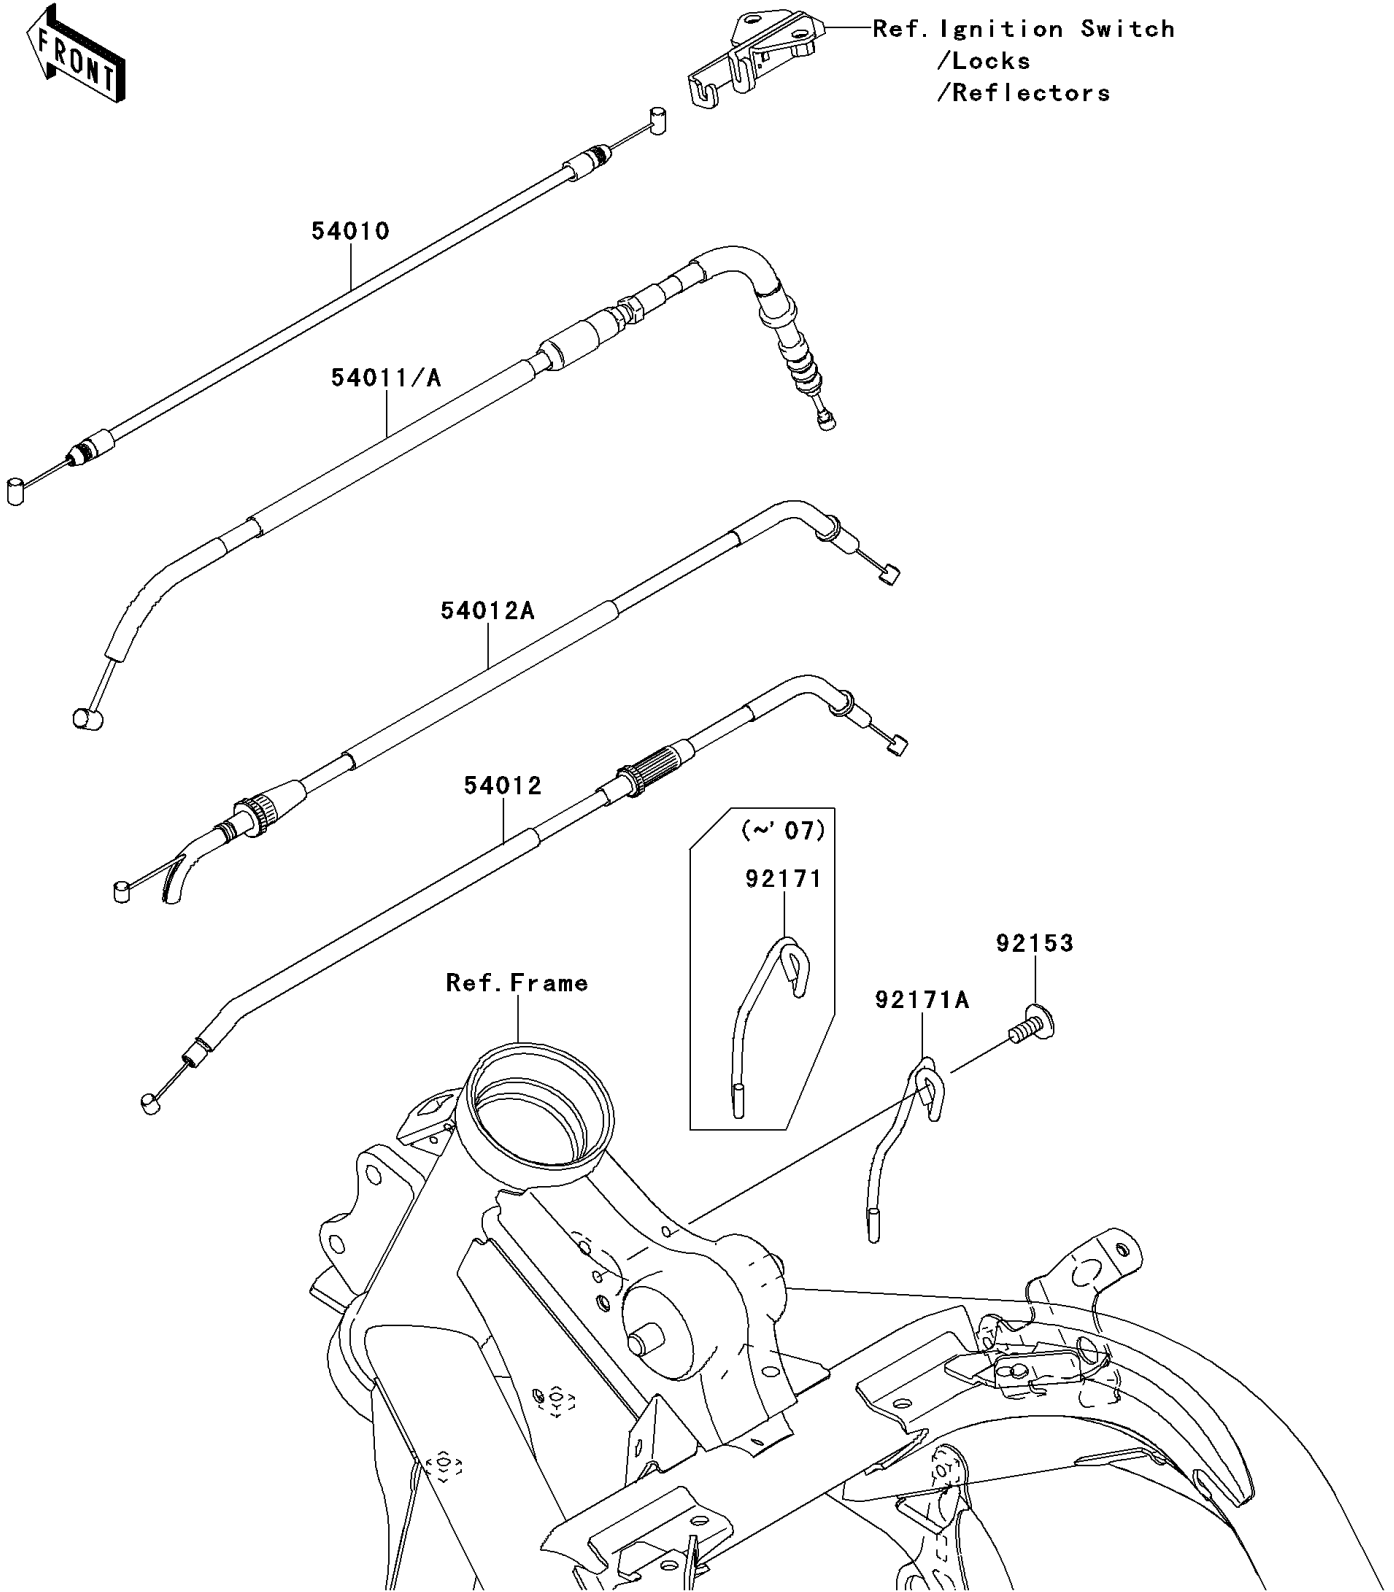

2007 Ninja® 650R PARTS DIAGRAM

Cables

F2540

2007 Ninja® 650R PARTS LIST

Cables

ITEM NAME	PART NUMBER	QUANTITY
CABLE,SEAT LOCK (Ref # 54010)	54010-0029	1
CABLE-CLUTCH (Ref # 54011)	54011-0046	1
CABLE-THROTTLE,CLOSING (Ref # 54012)	54012-0164	1
CABLE-THROTTLE,OPENING (Ref # 54012A)	54012-0177	1
BOLT,SOCKET,6X14 (Ref # 92153)	92153-1446	1
CLAMP,CABLE (Ref # 92171)	92171-0658	1