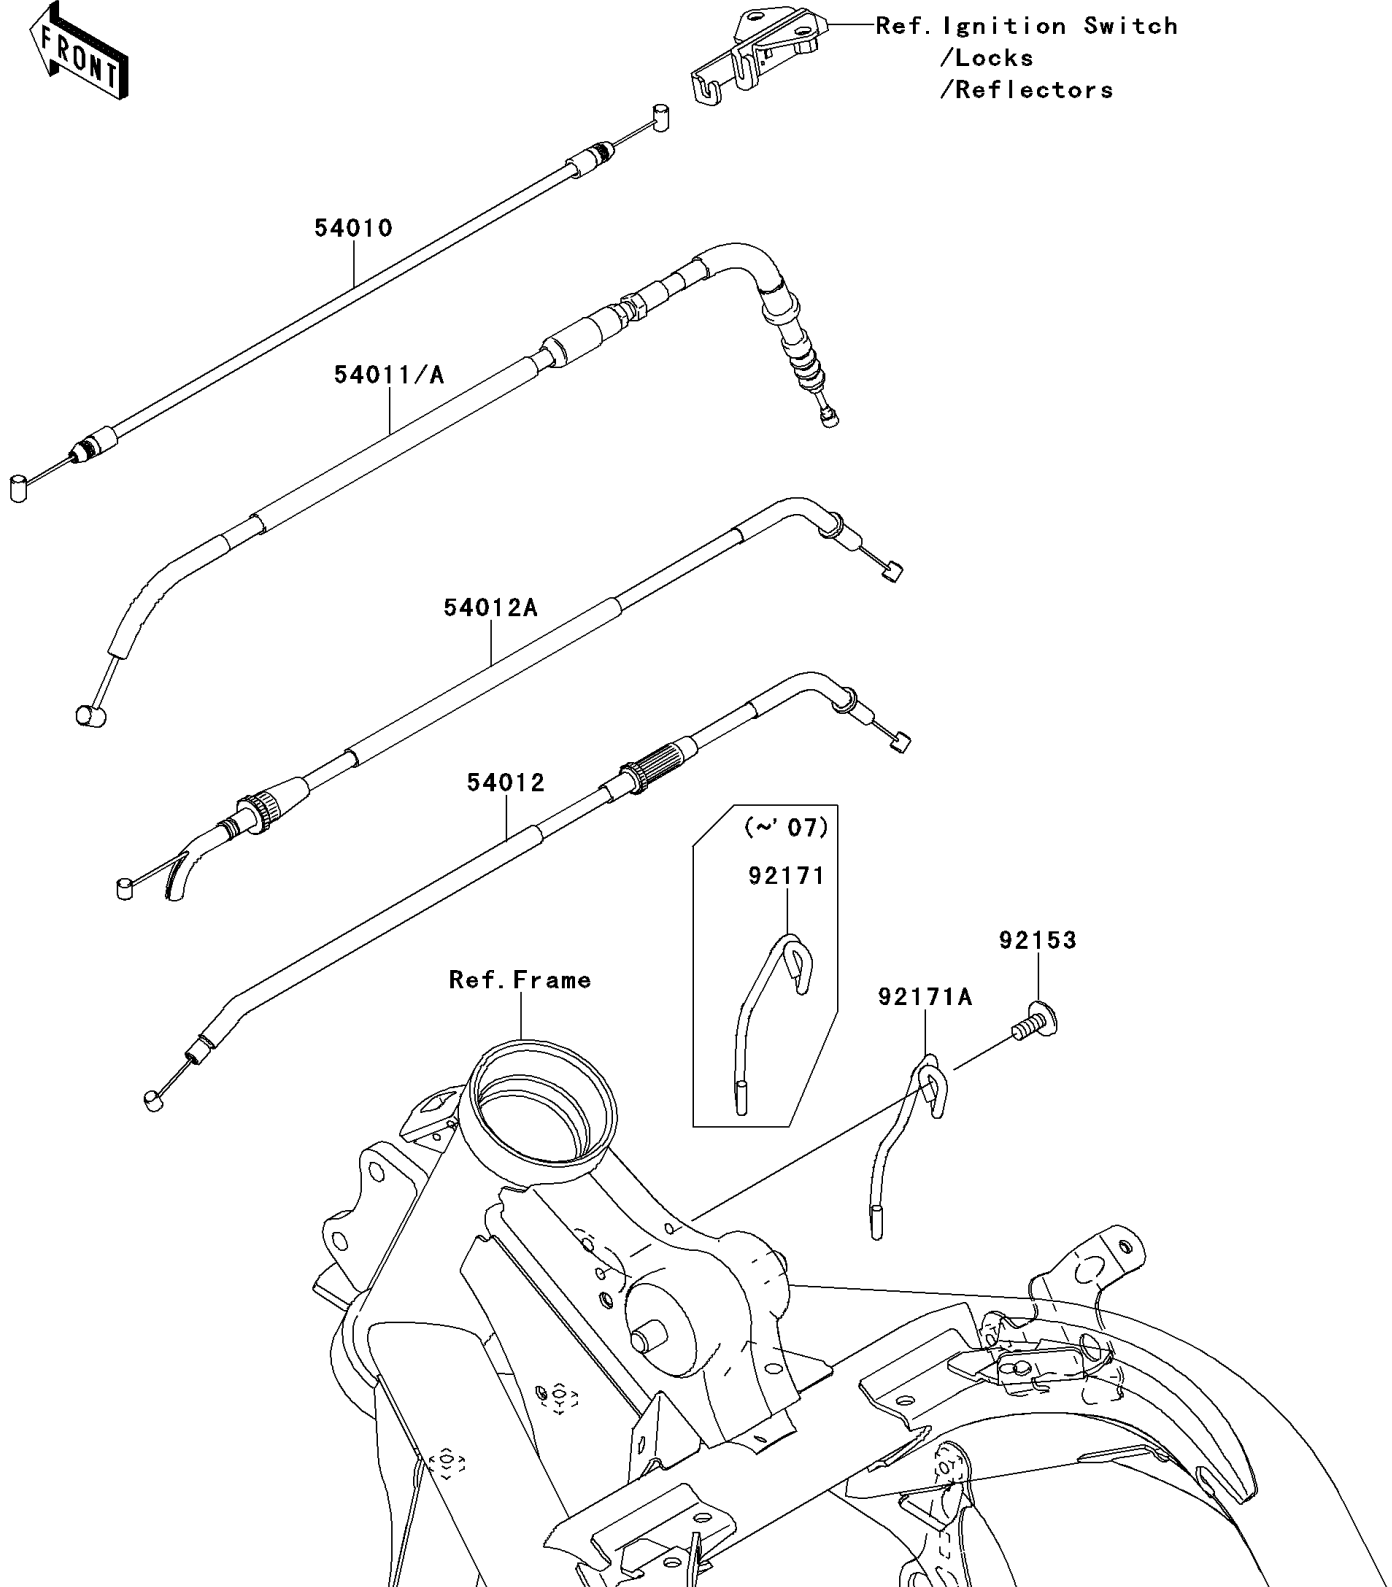

2006 Ninja® 650R PARTS DIAGRAM

Cables

F2540

2006 Ninja® 650R PARTS LIST

Cables

ITEM NAME	PART NUMBER	QUANTITY
CABLE,SEAT LOCK (Ref # 54010)	54010-0029	1
CABLE-CLUTCH (Ref # 54011)	54011-0046	1
CABLE-THROTTLE,CLOSING (Ref # 54012)	54012-0164	1
CABLE-THROTTLE,OPENING (Ref # 54012A)	54012-0177	1
BOLT,SOCKET,6X14 (Ref # 92153)	92153-1446	1
CLAMP,CABLE (Ref # 92171)	92171-0658	1