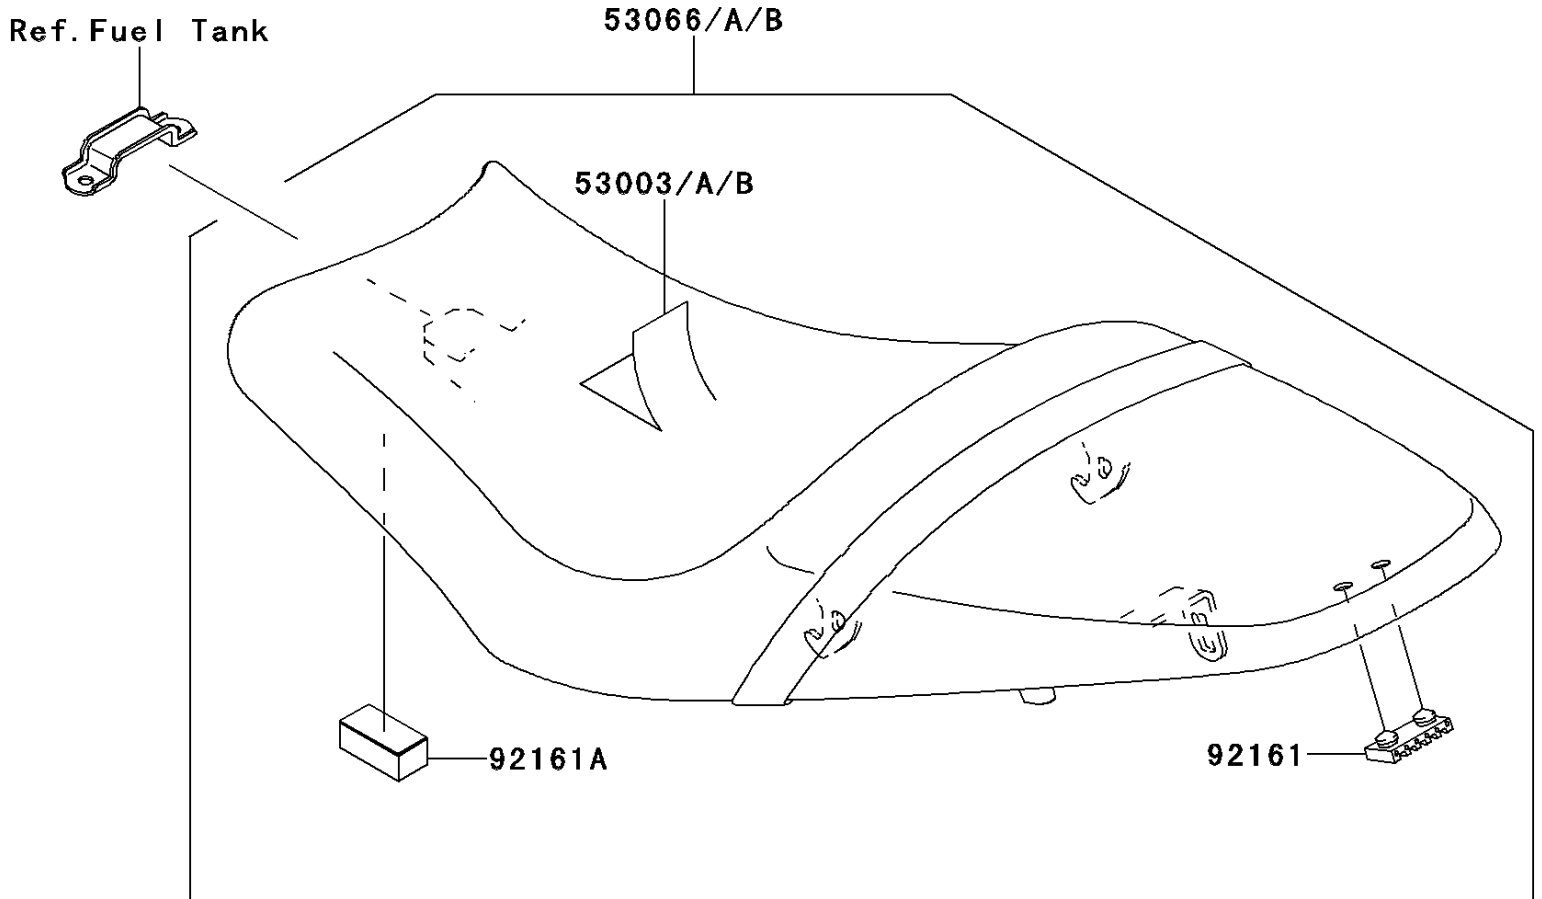

2007 Ninja® 650R PARTS DIAGRAM

Seat

F2510

2007 Ninja® 650R PARTS LIST

Seat

ITEM NAME	PART NUMBER	QUANTITY
LEATHER,SEAT,BLACK (Ref # 53003)	53003-0066-MA	1
SEAT-ASSY,DUAL,W/BAND,BLACK (Ref # 53066)	53066-0097-MA	1
DAMPER,SEAT (Ref # 92161)	92161-0149	1
DAMPER,SEAT (Ref # 92161A)	92161-1321	1