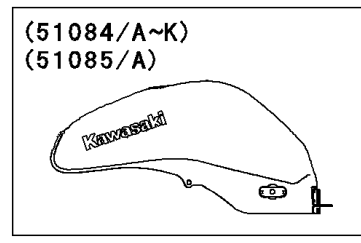

# 2006 Ninja® 650R PARTS DIAGRAM

Fuel Tank

F2410

(51084/B)	Ebony
(51084A/C)	Black
(51084D/G)	Silver
(51084H/J)	P. Red
(51084I/K)	Blue
(51084E) (51085)	S. Red
(51084F) (51085A)	Green