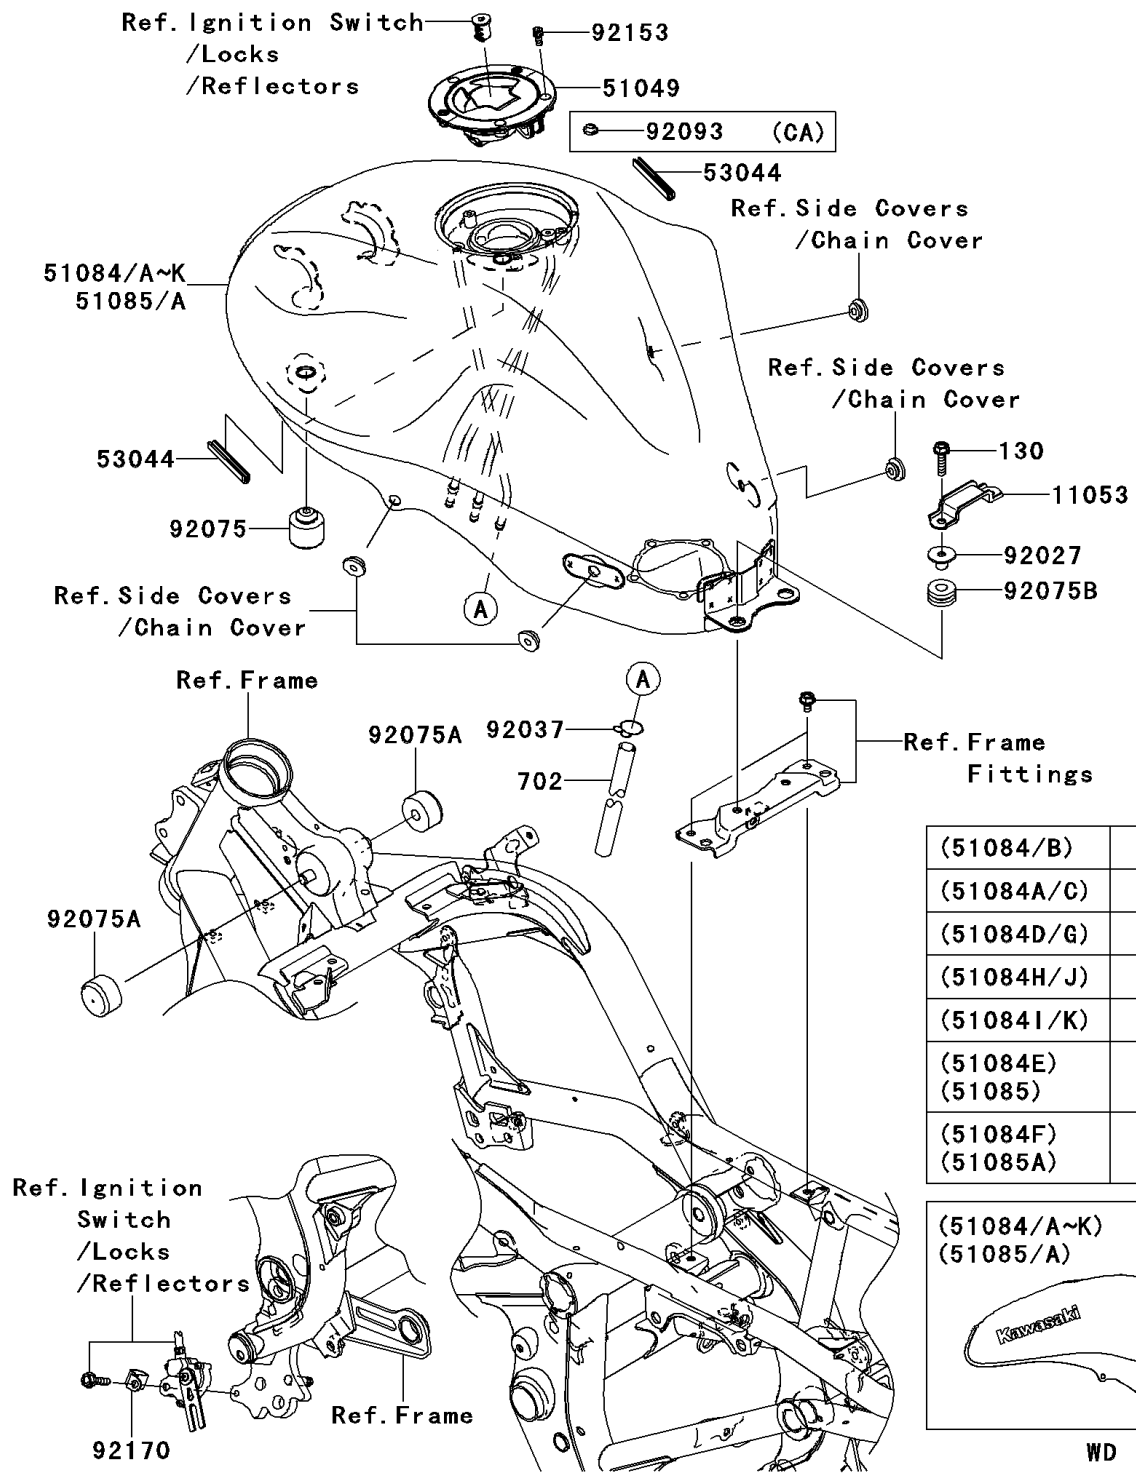

# 2006 Ninja® 650R PARTS DIAGRAM

Fuel Tank

F2410

(51084/B)	Ebony
(51084A/C)	Black
(51084D/G)	Silver
(51084H/J)	P. Red
(51084I/K)	Blue
(51084E) (51085)	S. Red
(51084F) (51085A)	Green

## 2006 Ninja® 650R PARTS LIST

### Fuel Tank

ITEM NAME	PART NUMBER	QUANTITY
BOLT-FLANGED,6X25 (Ref # 130)	130L0625	2
TUBE-RUBBER,6X9X750 (Ref # 702)	702A06750	1
BRACKET,SEAT (Ref # 11053)	11053-1812	1
CAP-TANK,FUEL (Ref # 51049)	51049-0012	1
TRIM,L=60 (Ref # 53044)	53044-1249	2
COLLAR,L=13.1 (Ref # 92027)	92027-251	2
CLAMP,TUBE (Ref # 92037)	92037-010	1
DAMPER (Ref # 92075)	92075-1002	2
DAMPER,FUEL TANK (Ref # 92075A)	92075-125	2
DAMPER (Ref # 92075B)	92075-1690	2
BOLT,SOCKET,5X16 (Ref # 92153)	92153-1616	3
CLAMP (Ref # 92170)	92170-1833	1
TANK-COMP-FUEL,EBONY (Ref # 51084)	51084-5128-H8	1
TANK-COMP-FUEL,EBONY (Ref # 51084B)	51084-5138-H8	1
TANK-COMP-FUEL,G.SILVER (Ref # 51084D)	51084-5139-474	1
TANK-COMP-FUEL,G.SILVER (Ref # 51084G)	51084-5160-474	1
SEAL,FUEL TANK CAP (Ref # 92093)	92093-1030	1