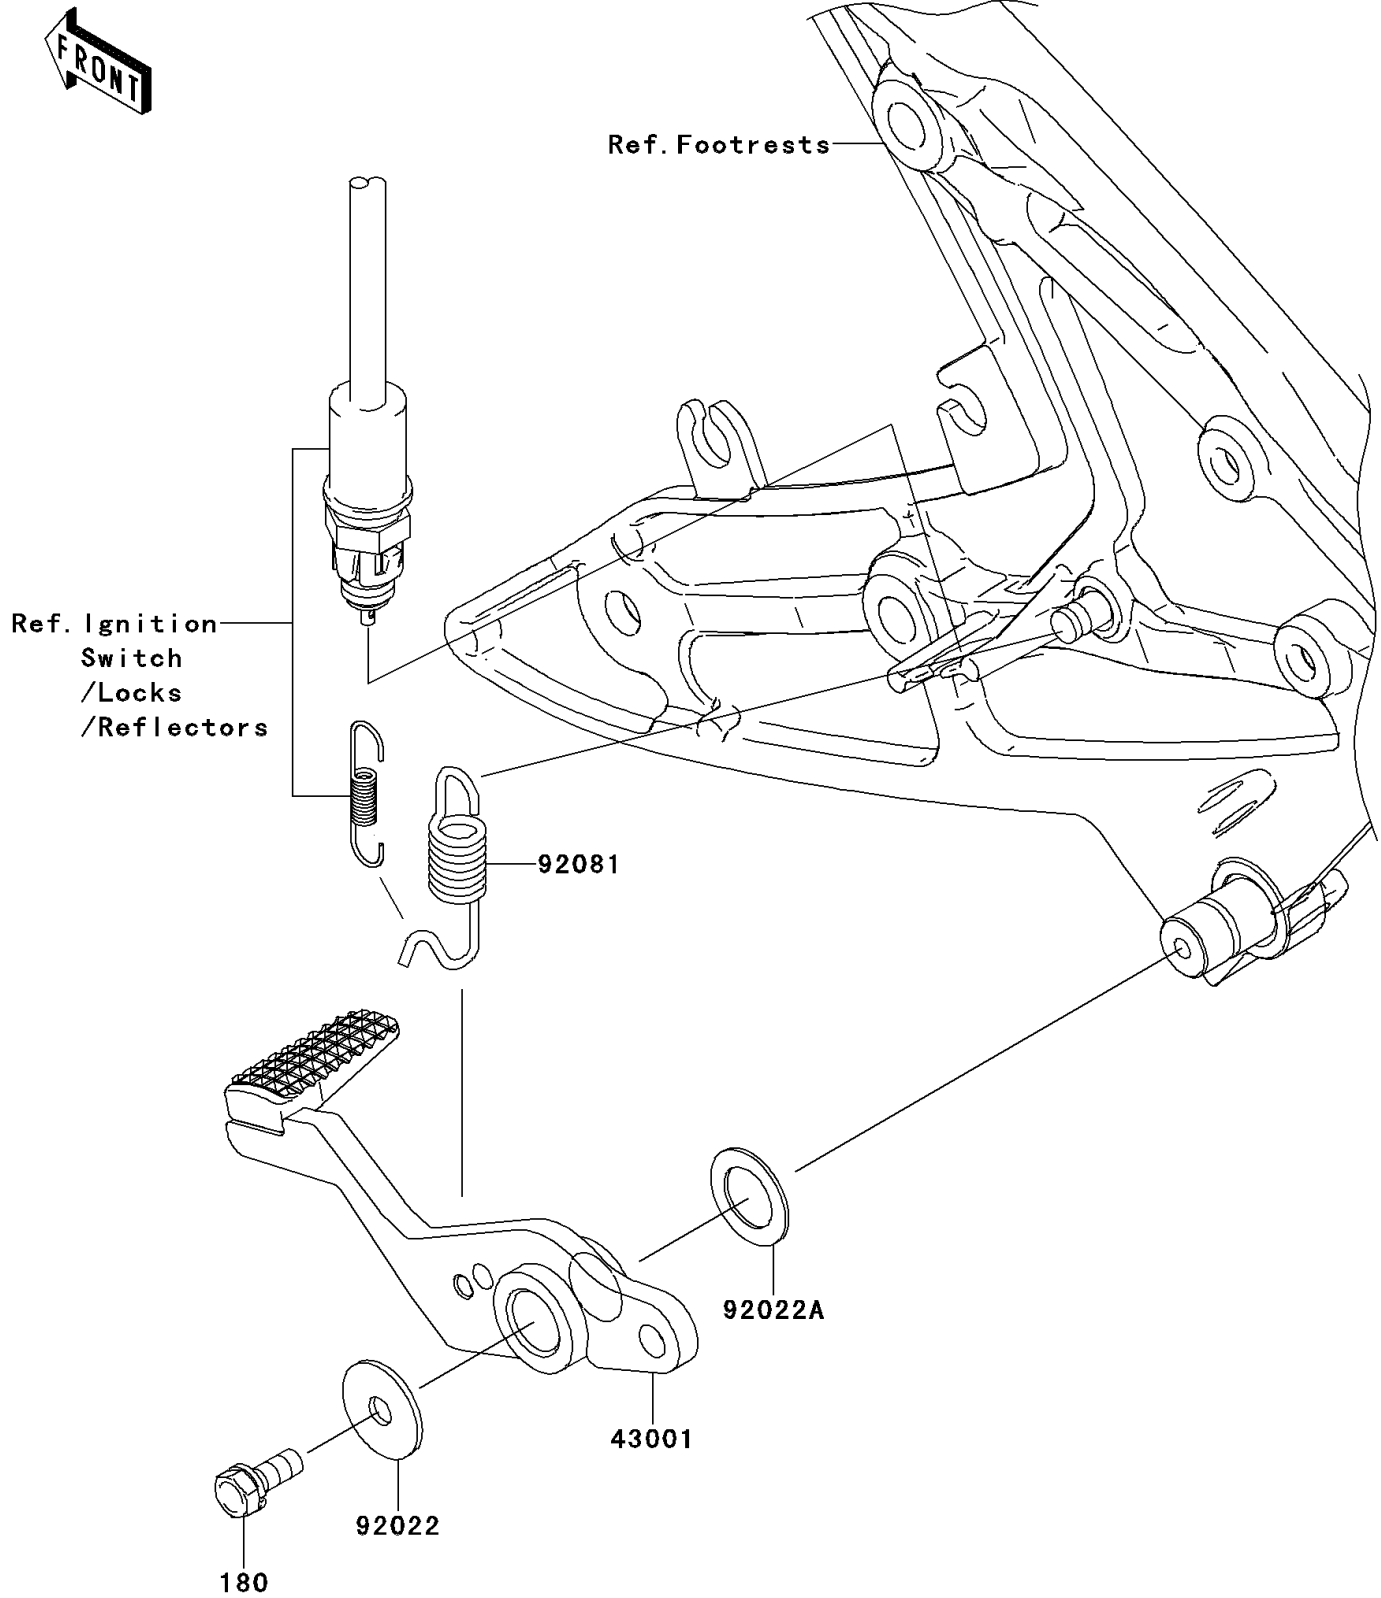

2006 Ninja® 650R PARTS DIAGRAM

Brake Pedal/Torque Link

F2260

2006 Ninja® 650R PARTS LIST

Brake Pedal/Torque Link

ITEM NAME	PART NUMBER	QUANTITY
BOLT-UPSET-WS,6X16 (Ref # 180)	180D0616	1
LEVER-BRAKE,PEDAL (Ref # 43001)	43001-0051	1
WASHER,7X24X1.6 (Ref # 92022)	92022-228	1
WASHER,15.3X24X1 (Ref # 92022A)	92022-326	1
SPRING,BRAKE PEDAL (Ref # 92081)	92081-1833	1