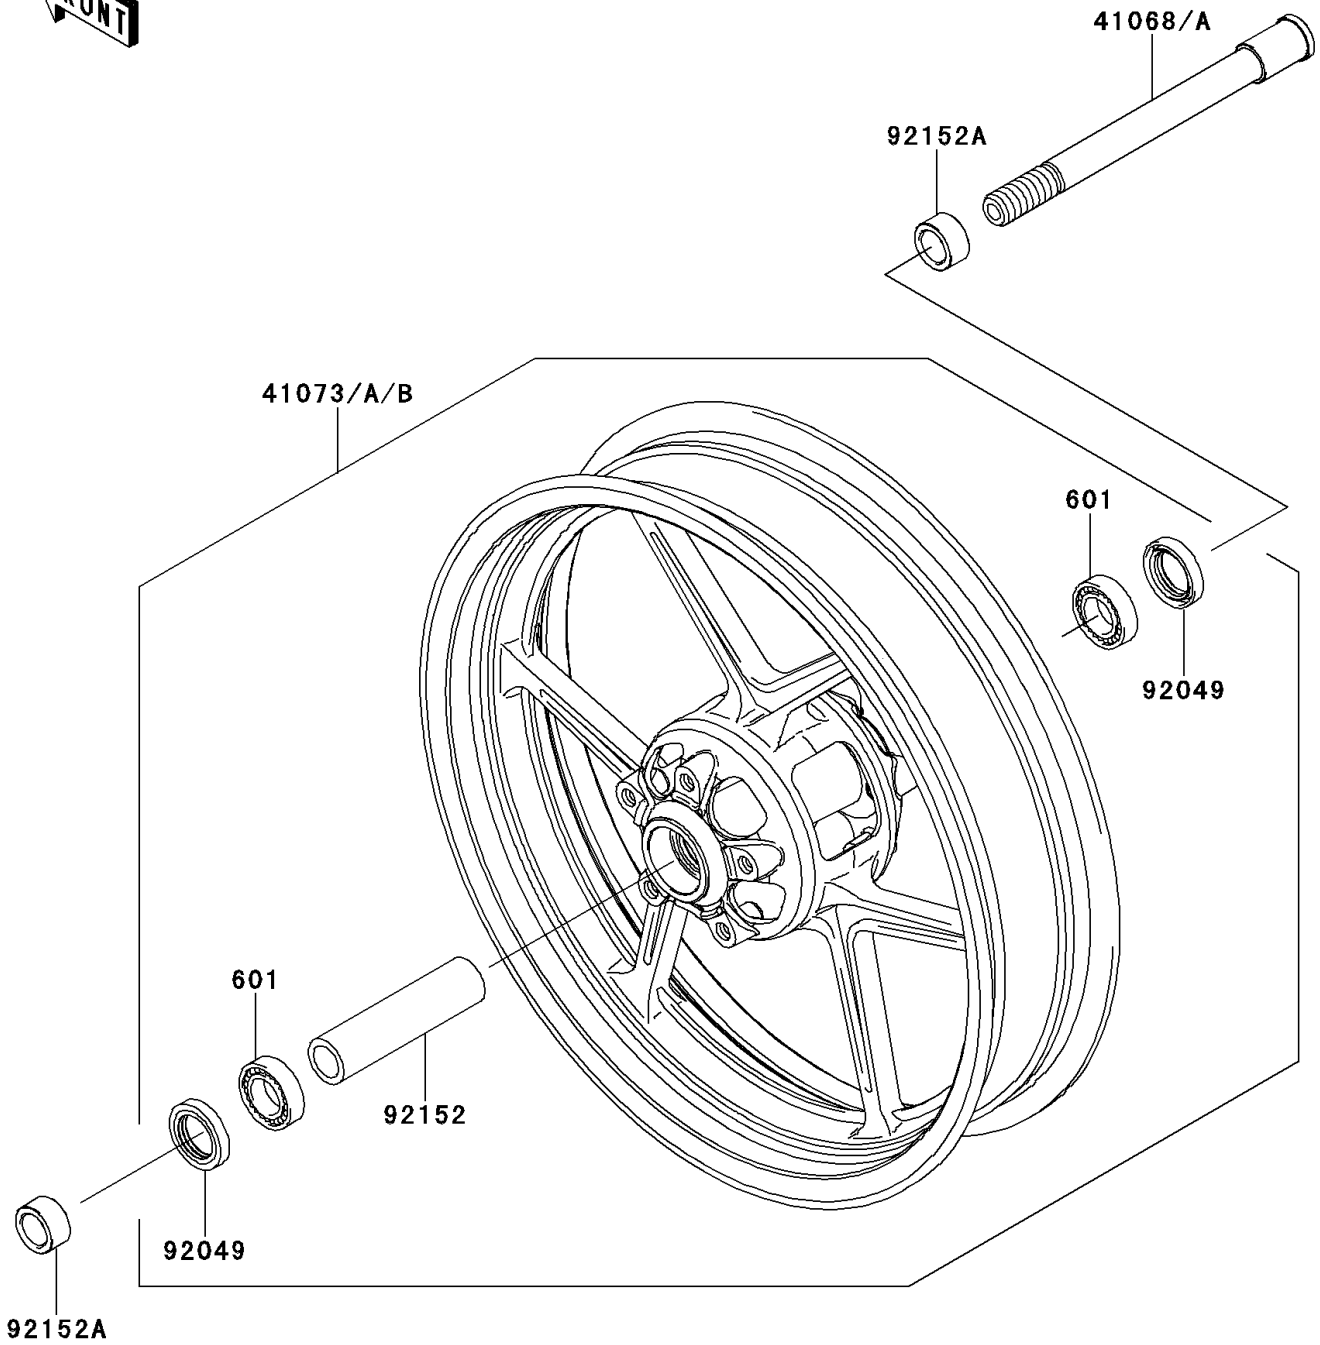

2007 Ninja® 650R PARTS DIAGRAM

Front Wheel

F2230

2007 Ninja® 650R PARTS LIST

Front Wheel

ITEM NAME	PART NUMBER	QUANTITY
BEARING-BALL,#6004UUC3 (Ref # 601)	601B6004UU	2
AXLE,FR (Ref # 41068A)	41068-0059	1
WHEEL-ASSY,FR,BLACK (Ref # 41073)	41073-0053-R2	1
WHEEL-ASSY,FR,GRAYSTONE (Ref # 41073B)	41073-0053-2A	1
SEAL-OIL,BJN30427-C3 (Ref # 92049)	92049-1057	2
COLLAR,FR HUB,L=115 (Ref # 92152)	92152-0087	1
COLLAR,FR AXLE,L=15.5 (Ref # 92152A)	92152-0310	2