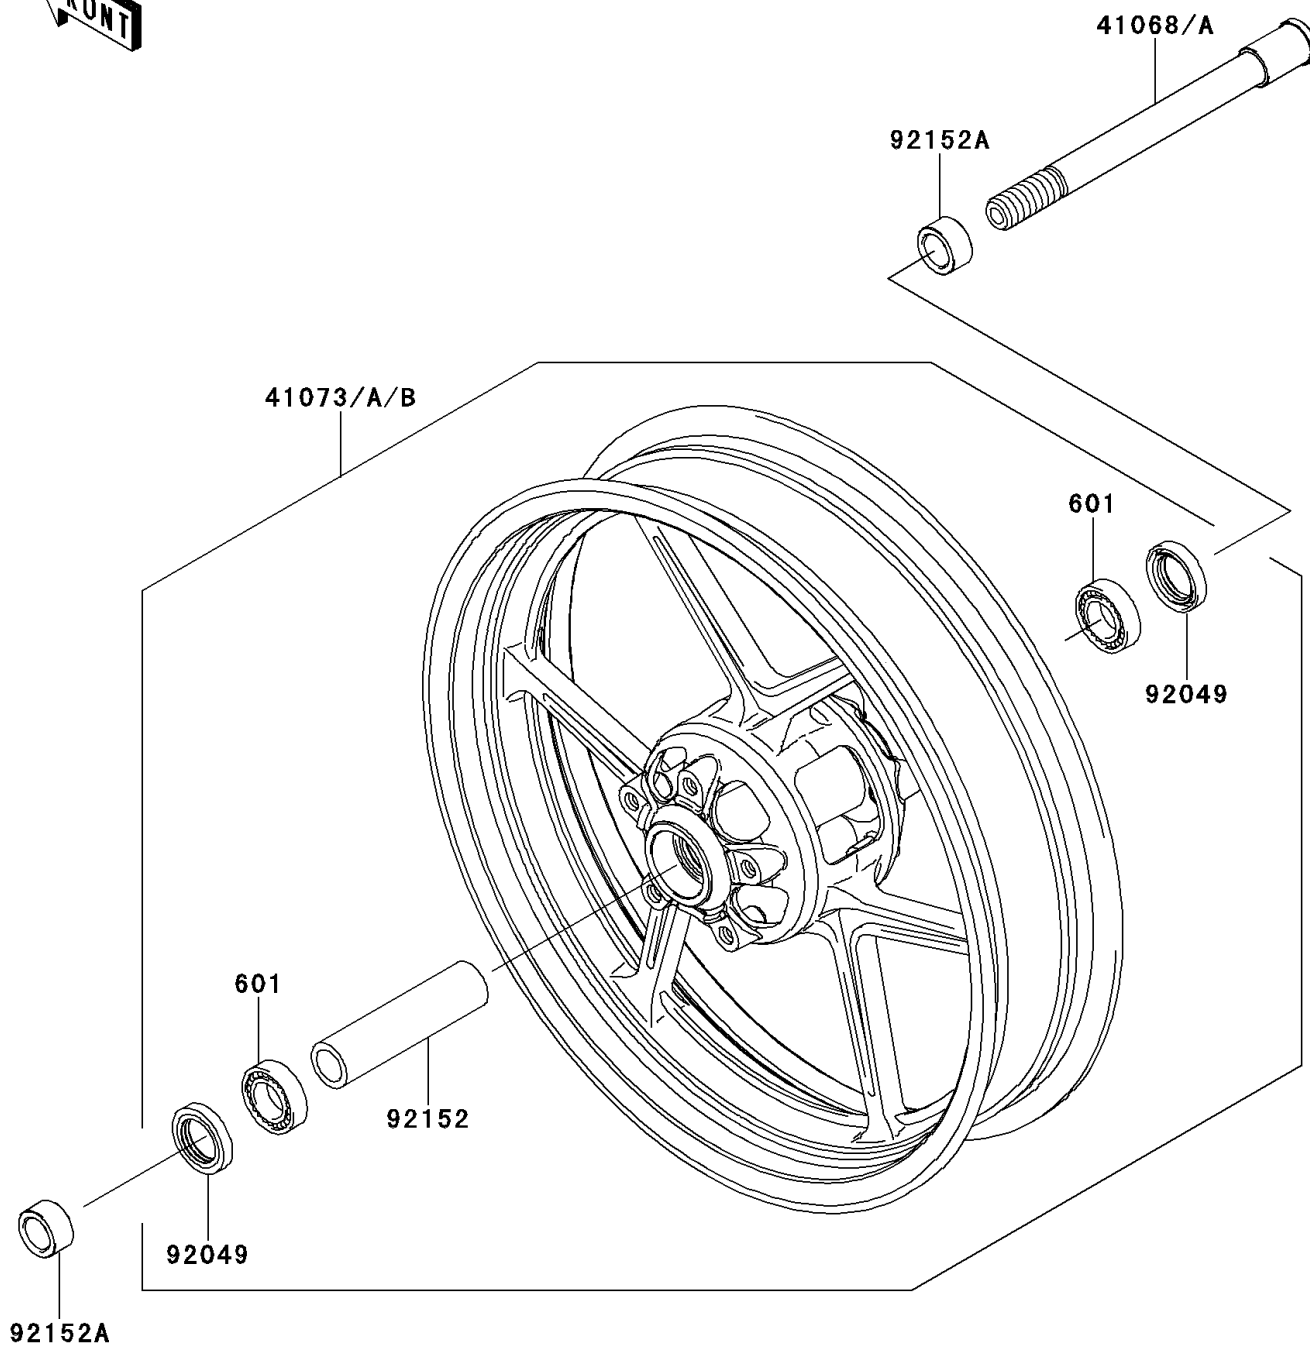

2007 Ninja® 650R

PARTS DIAGRAM

Front Wheel

Kawasaki

Let the Good Times Roll®

F2230

Ref. Tires

2007 Ninja® 650R

PARTS LIST

Front Wheel

ITEM NAME	PART NUMBER	QUANTITY
BEARING-BALL,#6004UUC3 (Ref # 601)	601B6004UU	2
AXLE,FR (Ref # 41068A)	41068-0059	1
WHEEL-ASSY,FR,BLACK (Ref # 41073)	41073-0053-R2	1
WHEEL-ASSY,FR,GRAYSTONE (Ref # 41073B)	41073-0053-2A	1
SEAL-OIL,BJN30427-C3 (Ref # 92049)	92049-1057	2
COLLAR,FR HUB,L=115 (Ref # 92152)	92152-0087	1
COLLAR,FR AXLE,L=15.5 (Ref # 92152A)	92152-0310	2