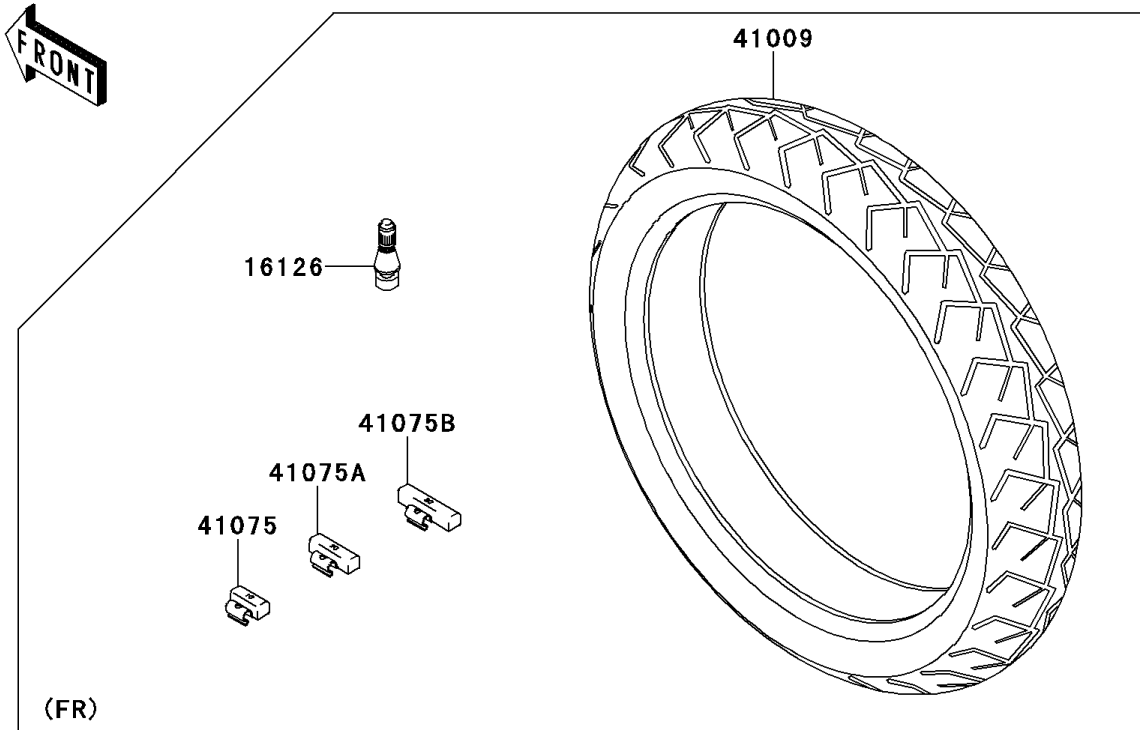

2007 Ninja® 650R PARTS DIAGRAM

Tires

F2210

2007 Ninja® 650R PARTS LIST

Tires

ITEM NAME	PART NUMBER	QUANTITY
VALVE,TIRE (Ref # 16126)	16126-1140	2
TIRE,FR,120/70ZR17(58W),BT20F (Ref # 41009)	41009-0132	1
TIRE,RR,160/60ZR17(69W),BT020R (Ref # 41009A)	41009-1375	1
BALANCER-WHEEL,10G,SILVER (Ref # 41075)	41075-0007	AR
BALANCER-WHEEL,20G,SILVER (Ref # 41075A)	41075-0008	AR
BALANCER-WHEEL,30G,SILVER (Ref # 41075B)	41075-0009	AR