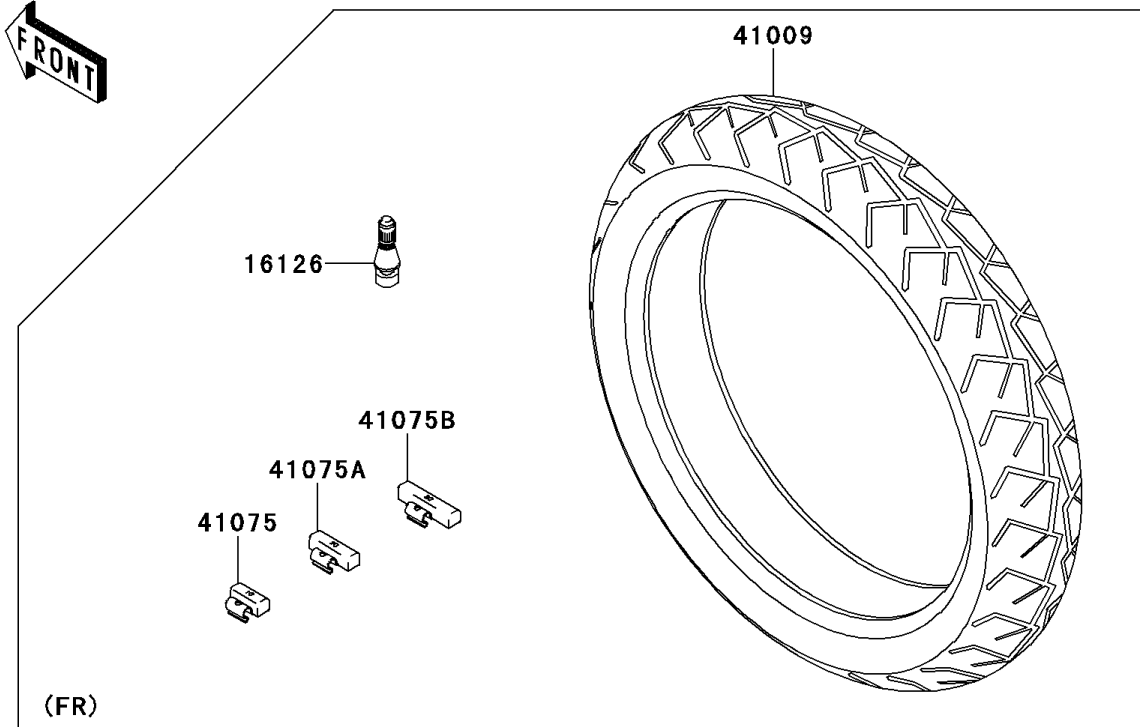

2006 Ninja® 650R PARTS DIAGRAM

Tires

F2210

2006 Ninja® 650R PARTS LIST

Tires

ITEM NAME	PART NUMBER	QUANTITY
VALVE,TIRE (Ref # 16126)	16126-1140	2
TIRE,FR,120/70ZR17(58W),BT20F (Ref # 41009)	41009-0132	1
TIRE,RR,160/60ZR17(69W),BT020R (Ref # 41009A)	41009-1375	1
BALANCER-WHEEL,10G,SILVER (Ref # 41075)	41075-0007	AR
BALANCER-WHEEL,20G,SILVER (Ref # 41075A)	41075-0008	AR
BALANCER-WHEEL,30G,SILVER (Ref # 41075B)	41075-0009	AR