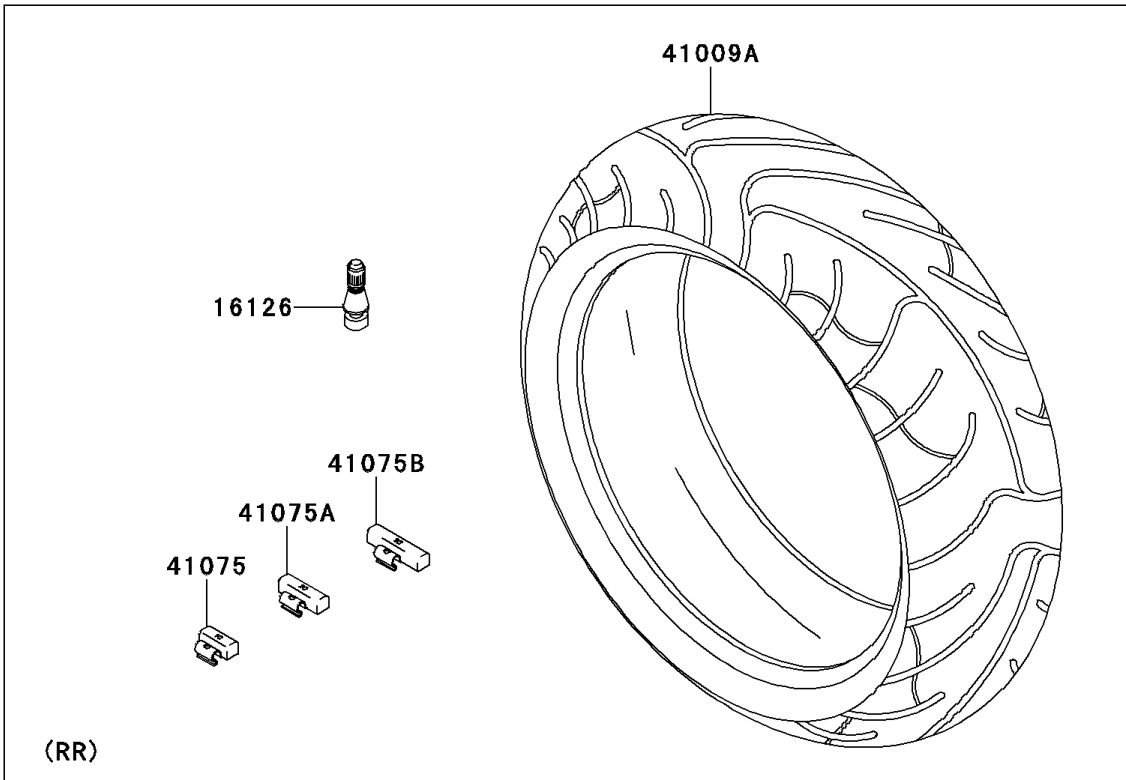

2006 Ninja® 650R PARTS DIAGRAM

Tires

F2210

2006 Ninja® 650R PARTS LIST

Tires

ITEM NAME	PART NUMBER	QUANTITY
VALVE,TIRE (Ref # 16126)	16126-1140	2
TIRE,FR,120/70ZR17(58W),BT20F (Ref # 41009)	41009-0132	1
TIRE,RR,160/60ZR17(69W),BT020R (Ref # 41009A)	41009-1375	1
BALANCER-WHEEL,10G,SILVER (Ref # 41075)	41075-0007	AR
BALANCER-WHEEL,20G,SILVER (Ref # 41075A)	41075-0008	AR
BALANCER-WHEEL,30G,SILVER (Ref # 41075B)	41075-0009	AR