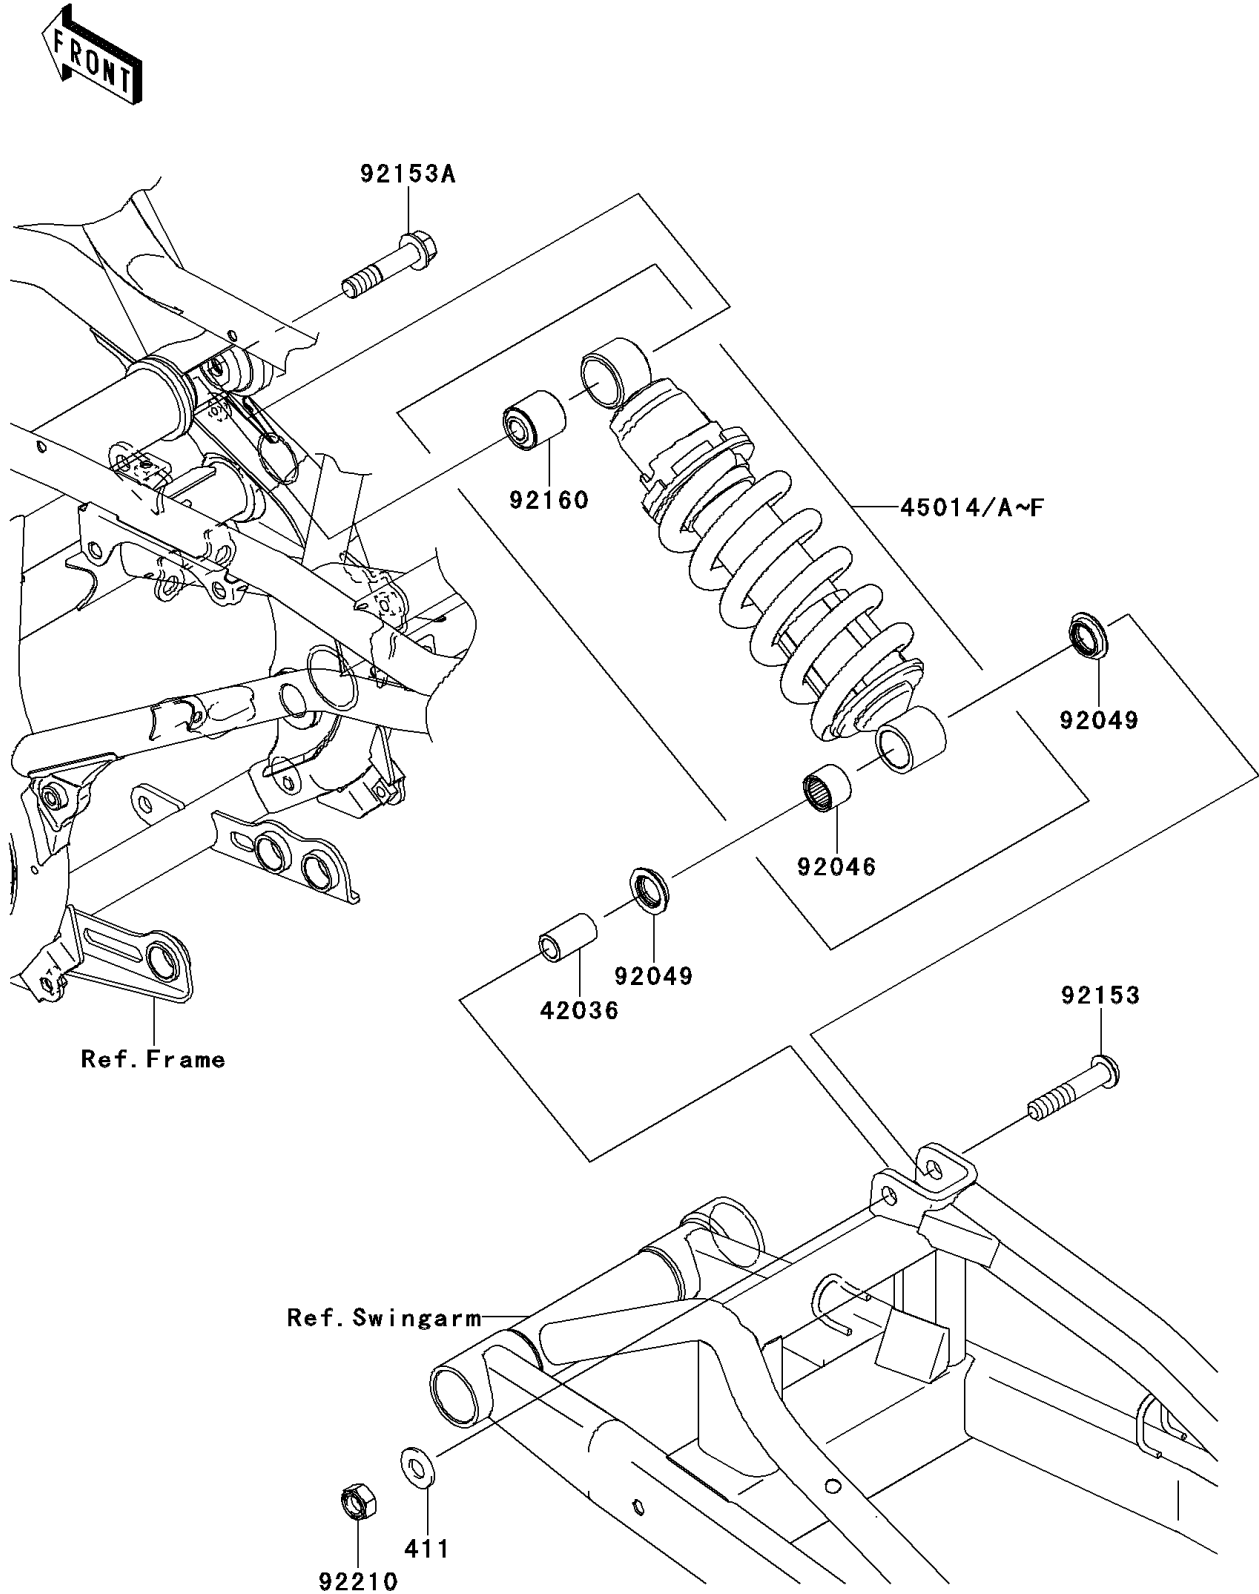

2007 Ninja® 650R PARTS DIAGRAM

Suspension/Shock Absorber

F2151

2007 Ninja® 650R PARTS LIST

Suspension/Shock Absorber

ITEM NAME	PART NUMBER	QUANTITY
WASHER-PLAIN,12MM (Ref # 411)	411AA1200	1
SLEEVE,12.1X18X32 (Ref # 42036)	42036-0024	1
SHOCKABSORBER,FF.RED (Ref # 45014)	45014-0119-CD	1
SHOCKABSORBER,M.P.BLUE (Ref # 45014A)	45014-0119-17W	1
BEARING-NEEDLE,SFYZM182417 (Ref # 92046)	92046-1272	1
SEAL-OIL,KCR MF018N1 (Ref # 92049)	92049-1493	2
BOLT,SOCKET,12X60 (Ref # 92153)	92153-1484	1
BOLT,FLANGED,12X55 (Ref # 92153A)	92153-1766	1
DAMPER,SHOCKABSORBER (Ref # 92160)	92160-1161	1
NUT,LOCK,12MM (Ref # 92210)	92210-0300	1