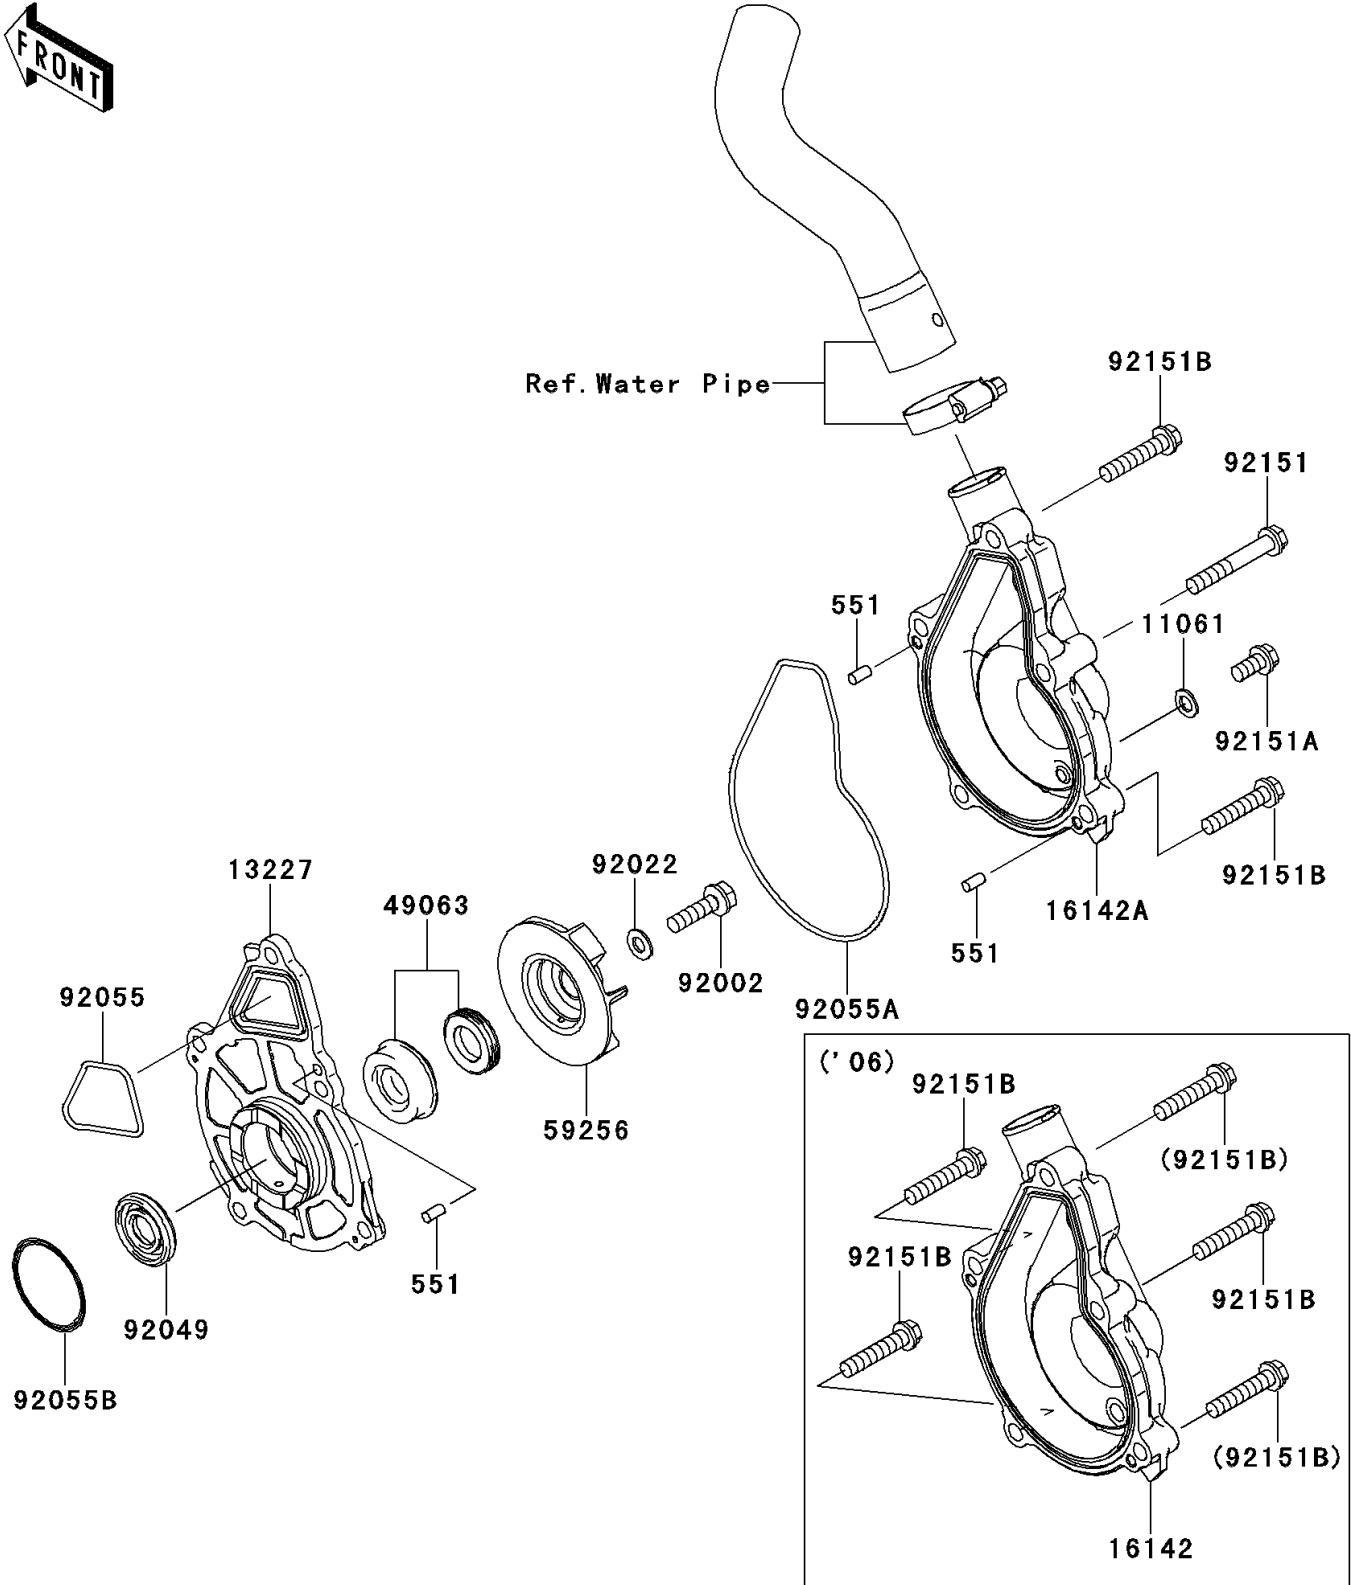

2007 Ninja® 650R PARTS DIAGRAM

Water Pump

E3031

2007 Ninja® 650R PARTS LIST

Water Pump

ITEM NAME	PART NUMBER	QUANTITY
PIN-DOWEL,4X8 (Ref # 551)	551A0408	3
GASKET (Ref # 11061)	11061-0107	1
HOUSING (Ref # 13227)	13227-0012	1
COVER-PUMP (Ref # 16142A)	16142-0047	1
SEAL-MECHANICAL,WATER (Ref # 49063)	49063-1055	1
IMPELLER (Ref # 59256)	59256-0007	1
BOLT,6X22 (Ref # 92002)	92002-1154	1
WASHER,6.1X12X1 (Ref # 92022)	92022-077	1
SEAL-OIL,SC12 28.555 (Ref # 92049)	92049-1259	1
RING-O,CASE-HOUSING (Ref # 92055)	92055-0082	1
RING-O,HOUSING-PUMP COVER (Ref # 92055A)	92055-0083	1
RING-O,33.2MM (Ref # 92055B)	92055-1155	1
BOLT,6X40 (Ref # 92151)	92151-1131	3
BOLT,6X12 (Ref # 92151A)	92151-1133	1
BOLT,6X30 (Ref # 92151B)	92151-1134	2