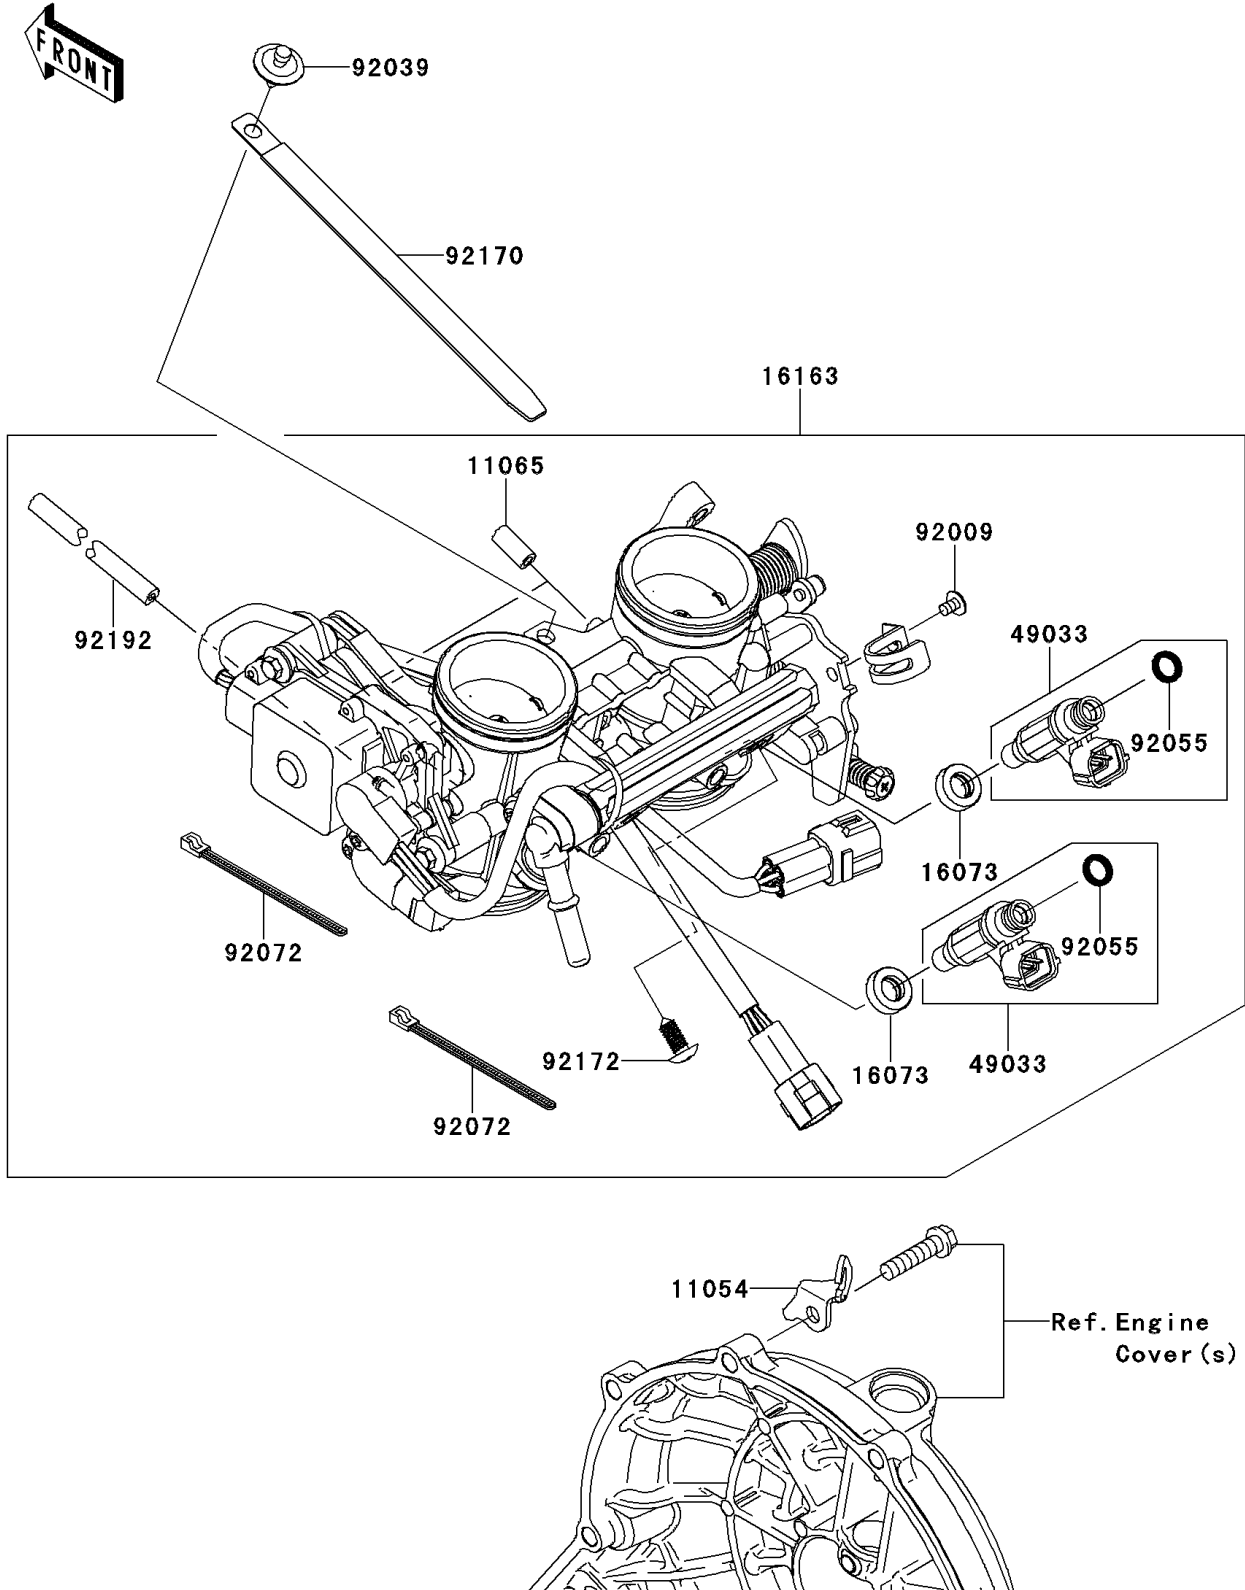

2007 Ninja® 650R PARTS DIAGRAM

Throttle

E1510

2007 Ninja® 650R PARTS LIST

Throttle

ITEM NAME	PART NUMBER	QUANTITY
BRACKET (Ref # 11054)	11054-0429	1
CAP (Ref # 11065)	11065-0018	2
INSULATOR (Ref # 16073)	16073-3707	2
THROTTLE-ASSY (Ref # 16163)	16163-0084	1
NOZZLE-INJECTION (Ref # 49033)	49033-0011	2
SCREW,CLAMP (Ref # 92009)	92009-1860	1
RIVET (Ref # 92039)	92039-0068	1
RING-O,INJECTION NOZZLE (Ref # 92055)	92055-1622	2
BAND,SUB-HARNESS (Ref # 92072)	92072-0012	2
CLAMP,L=150 (Ref # 92170)	92170-1114	1
SCREW,PIPE INJECTION (Ref # 92172)	92172-0064	2
TUBE,RUBBER,3X7X265 (Ref # 92192)	92192-1375	1