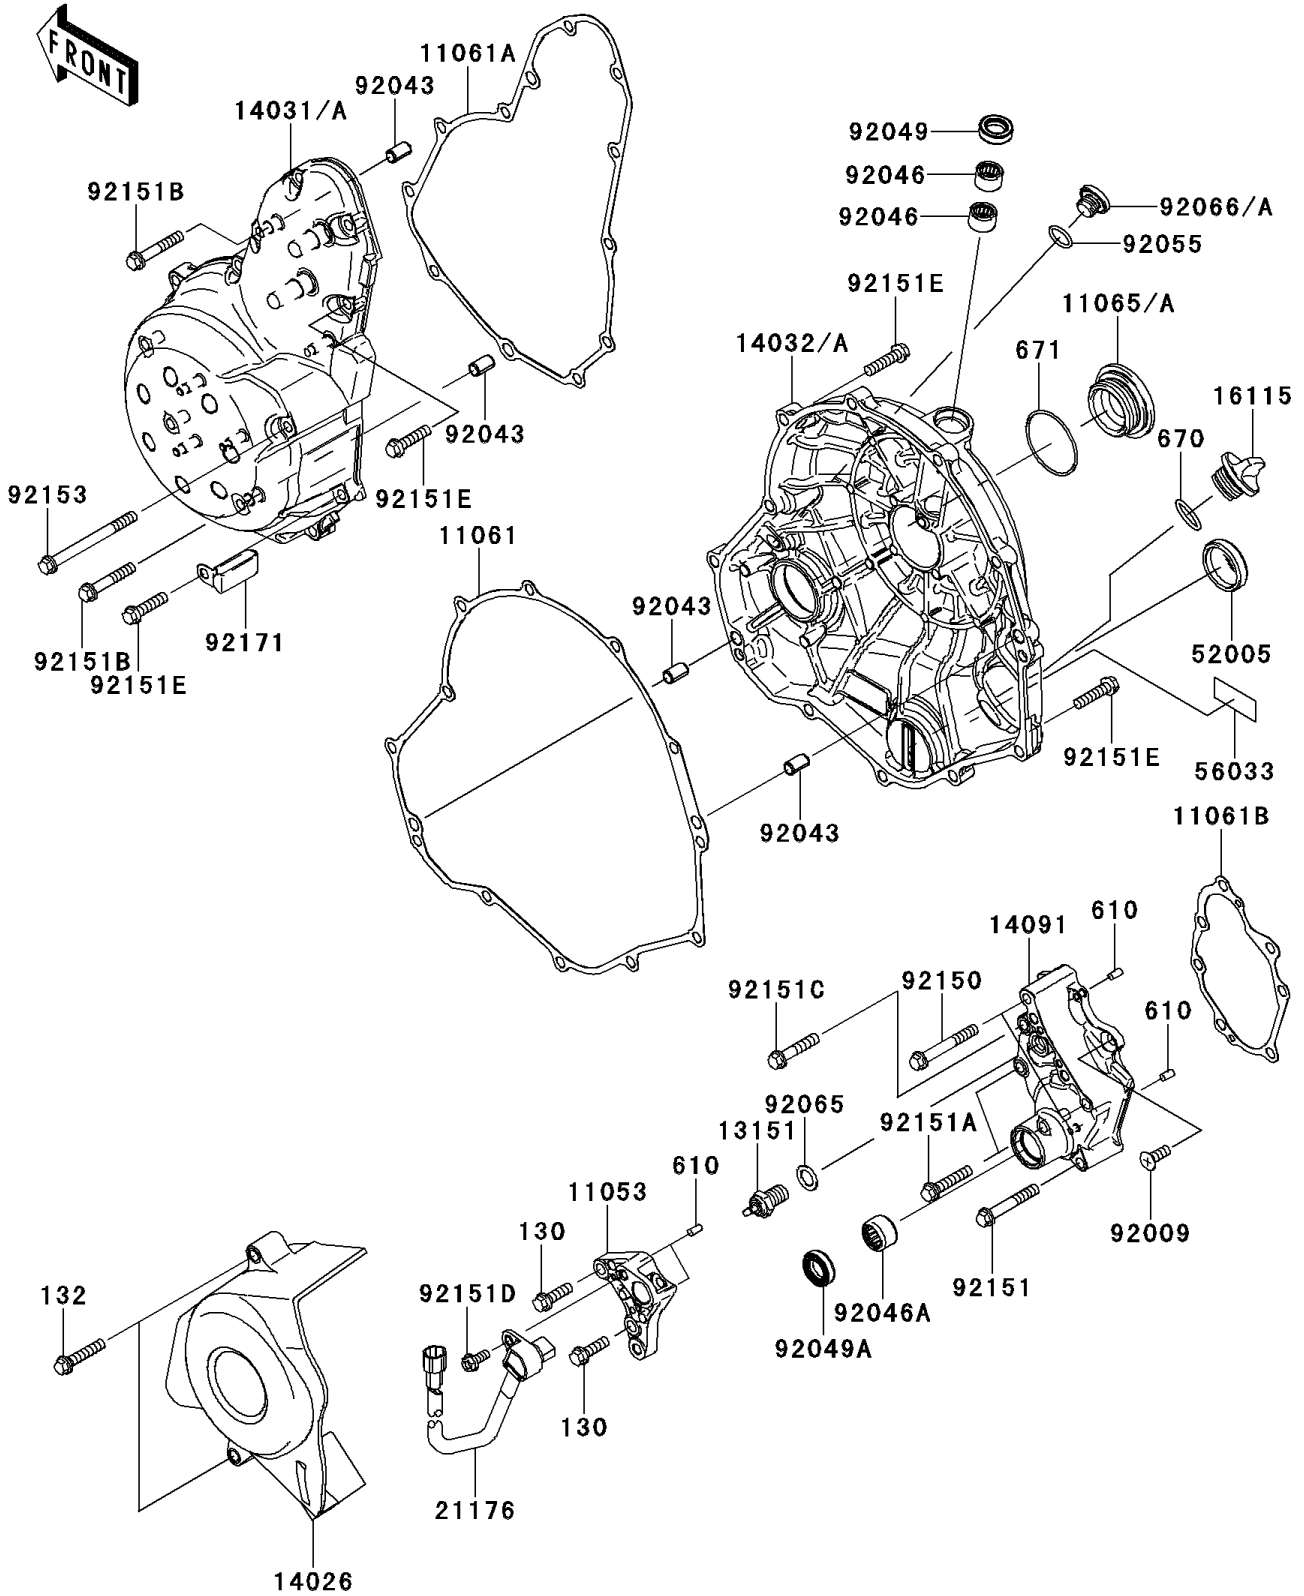

2006 Ninja® 650R PARTS DIAGRAM

Engine Cover(s)

E1431

2006 Ninja® 650R PARTS LIST

Engine Cover(s)

ITEM NAME	PART NUMBER	QUANTITY
BOLT-FLANGED,6X20 (Ref # 130)	130G0620	2
BOLT-FLANGED-SMALL,6X30 (Ref # 132)	132J0630	2
ROLLER,4X8 (Ref # 610)	610A0408	4
O RING,20MM (Ref # 670)	670B2020	1
O RING,40MM (Ref # 671)	671B2540	1
BRACKET (Ref # 11053)	11053-1739	1
GASKET,CLUTCH COVER (Ref # 11061)	11061-0164	1
GASKET,GENERATOR COVER (Ref # 11061A)	11061-0165	1
GASKET,TRANSMISSION COVER (Ref # 11061B)	11061-0166	1
CAP (Ref # 11065)	11065-0150	1
SWITCH-COMP,NEUTRAL (Ref # 13151)	13151-1080	1
COVER-CHAIN (Ref # 14026)	14026-0021	1
COVER-GENERATOR (Ref # 14031)	14031-0058	1
COVER-CLUTCH (Ref # 14032)	14032-0084	1
COVER,TRANSMISSION (Ref # 14091)	14091-0445	1
CAP-OIL FILLER (Ref # 16115)	16115-1053	1
SENSOR,SPEED (Ref # 21176)	21176-0065	1
GAUGE,OIL LEVEL (Ref # 52005)	52005-1057	1
LABEL-MANUAL,OIL CAPACITY (Ref # 56033)	56033-0131	1
SCREW,6X16 (Ref # 92009)	92009-1360	1
PIN,6.2X8X14 (Ref # 92043)	92043-1263	4
BEARING-NEEDLE,HK1210 (Ref # 92046)	92046-1010	2
BEARING-NEEDLE,HK1312 (Ref # 92046A)	92046-1148	1
SEAL-OIL,CLUTCH RELEASE (Ref # 92049)	92049-1475	1
SEAL-OIL,TC13225.5 (Ref # 92049A)	92049-1519	1
RING-O,13.0X1.9 (Ref # 92055)	92055-1011	1
GASKET,10.5X16X1 (Ref # 92065)	92065-058	1
PLUG (Ref # 92066)	92066-0073	1
BOLT,6X45 (Ref # 92150)	92150-1884	2

2006 Ninja® 650R PARTS LIST

Engine Cover(s)

ITEM NAME	PART NUMBER	QUANTITY
BOLT,6X40 (Ref # 92151)	92151-1131	1
BOLT,6X30 (Ref # 92151A)	92151-1134	2
BOLT,6X35 (Ref # 92151B)	92151-1135	2
BOLT,6X30 (Ref # 92151C)	92151-1201	1
BOLT,FLANGED,5X12 (Ref # 92151D)	92151-1305	1
BOLT,FLANGED-SMALL,6X25 (Ref # 92151E)	92151-1930	21
BOLT,FLANGED,6X70 (Ref # 92153)	92153-0018	1
CLAMP (Ref # 92171)	92171-0911	1