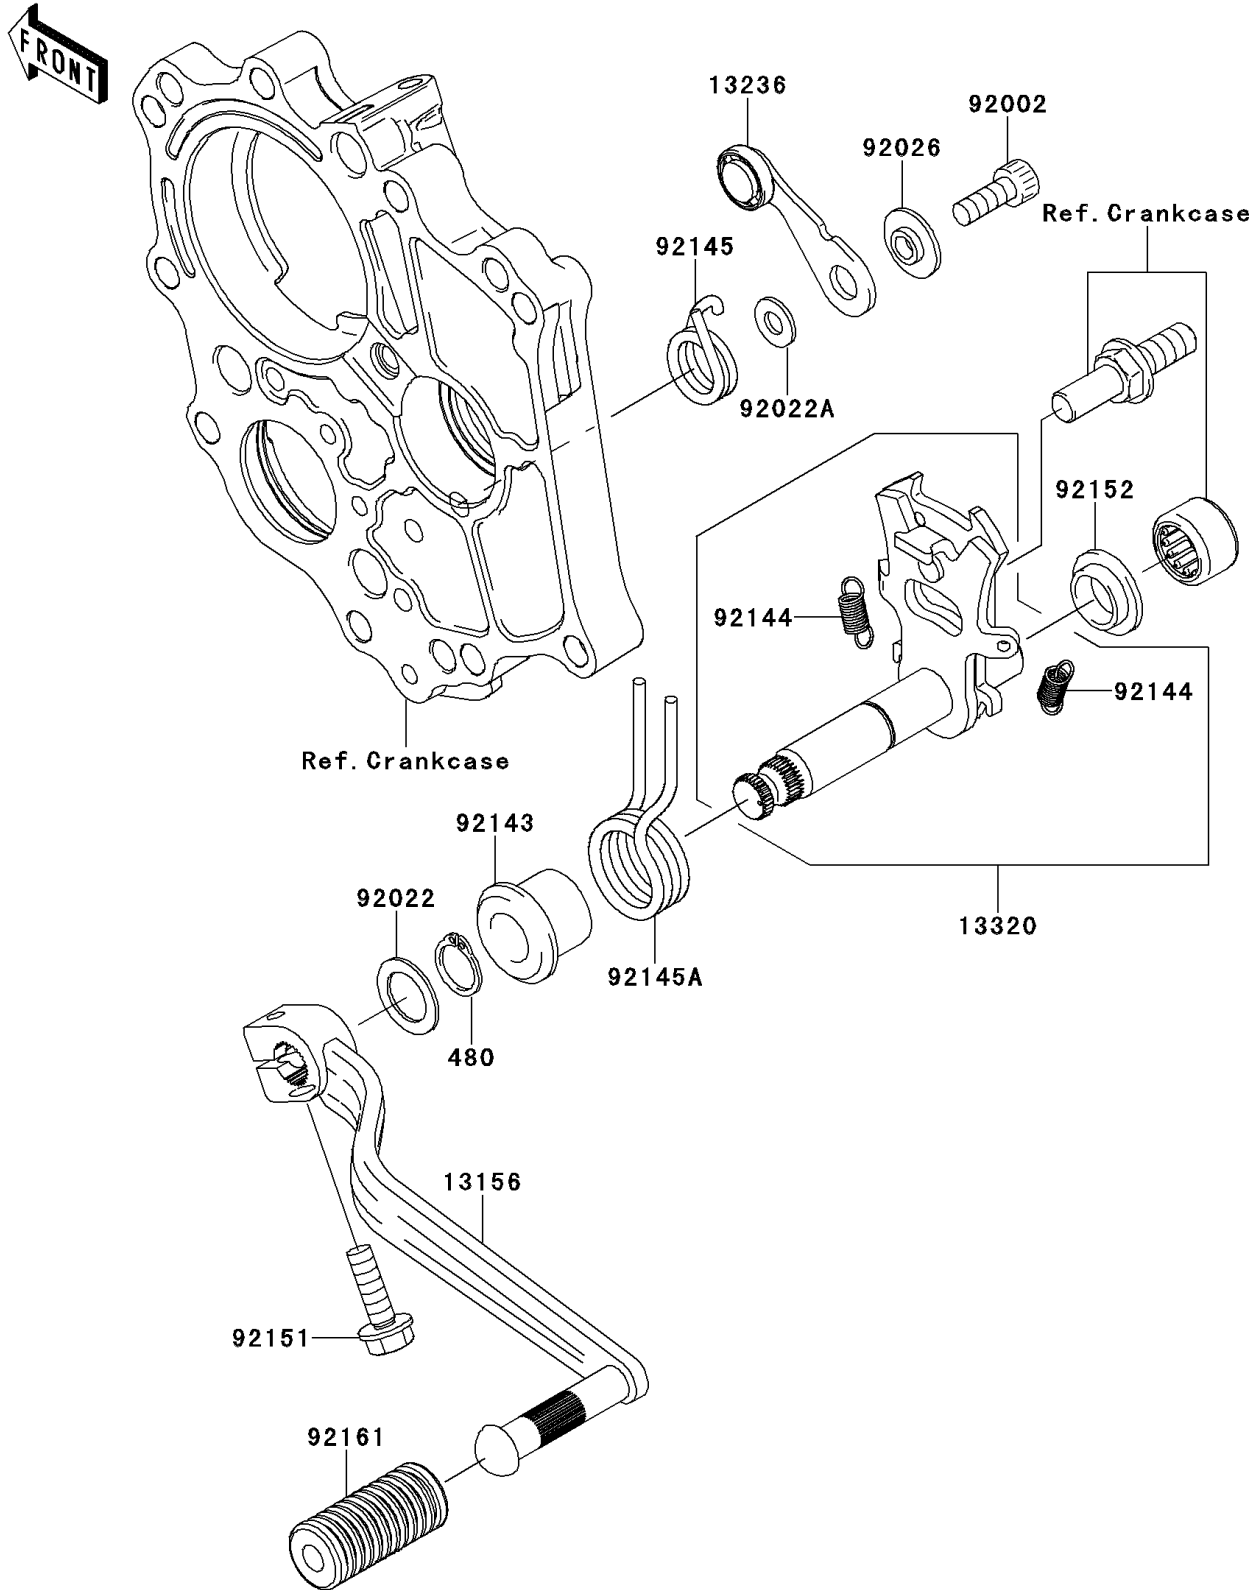

# 2007 Ninja® 650R PARTS DIAGRAM

Gear Change Mechanism

E1370

### Gear Change Mechanism

ITEM NAME	PART NUMBER	QUANTITY
CIRCLIP-TYPE-C,13MM (Ref # 480)	480J1300	1
LEVER-CHANGE,PEDAL (Ref # 13156)	13156-0072	1
LEVER-COMP,POSITION (Ref # 13236)	13236-0094	1
LEVER-ASSY (Ref # 13320)	13320-0010	1
BOLT,SOCKET,6X16 (Ref # 92002)	92002-1778	1
WASHER,13.3X20X1 (Ref # 92022)	92022-1496	1
WASHER,6X12.8X1.2 (Ref # 92022A)	92022-1827	1
SPACER (Ref # 92026)	92026-1217	1
COLLAR,RETURN SPRING (Ref # 92143)	92143-1498	1
SPRING,CHANGE LEVER (Ref # 92144)	92144-1975	2
SPRING,POSITION (Ref # 92145)	92145-0304	1
SPRING,RETURN (Ref # 92145A)	92145-0326	1
BOLT,FLANGED,6X20 (Ref # 92151)	92151-1226	1
COLLAR (Ref # 92152)	92152-1075	1
DAMPER,CHANGE PEDAL (Ref # 92161)	92161-1300	1