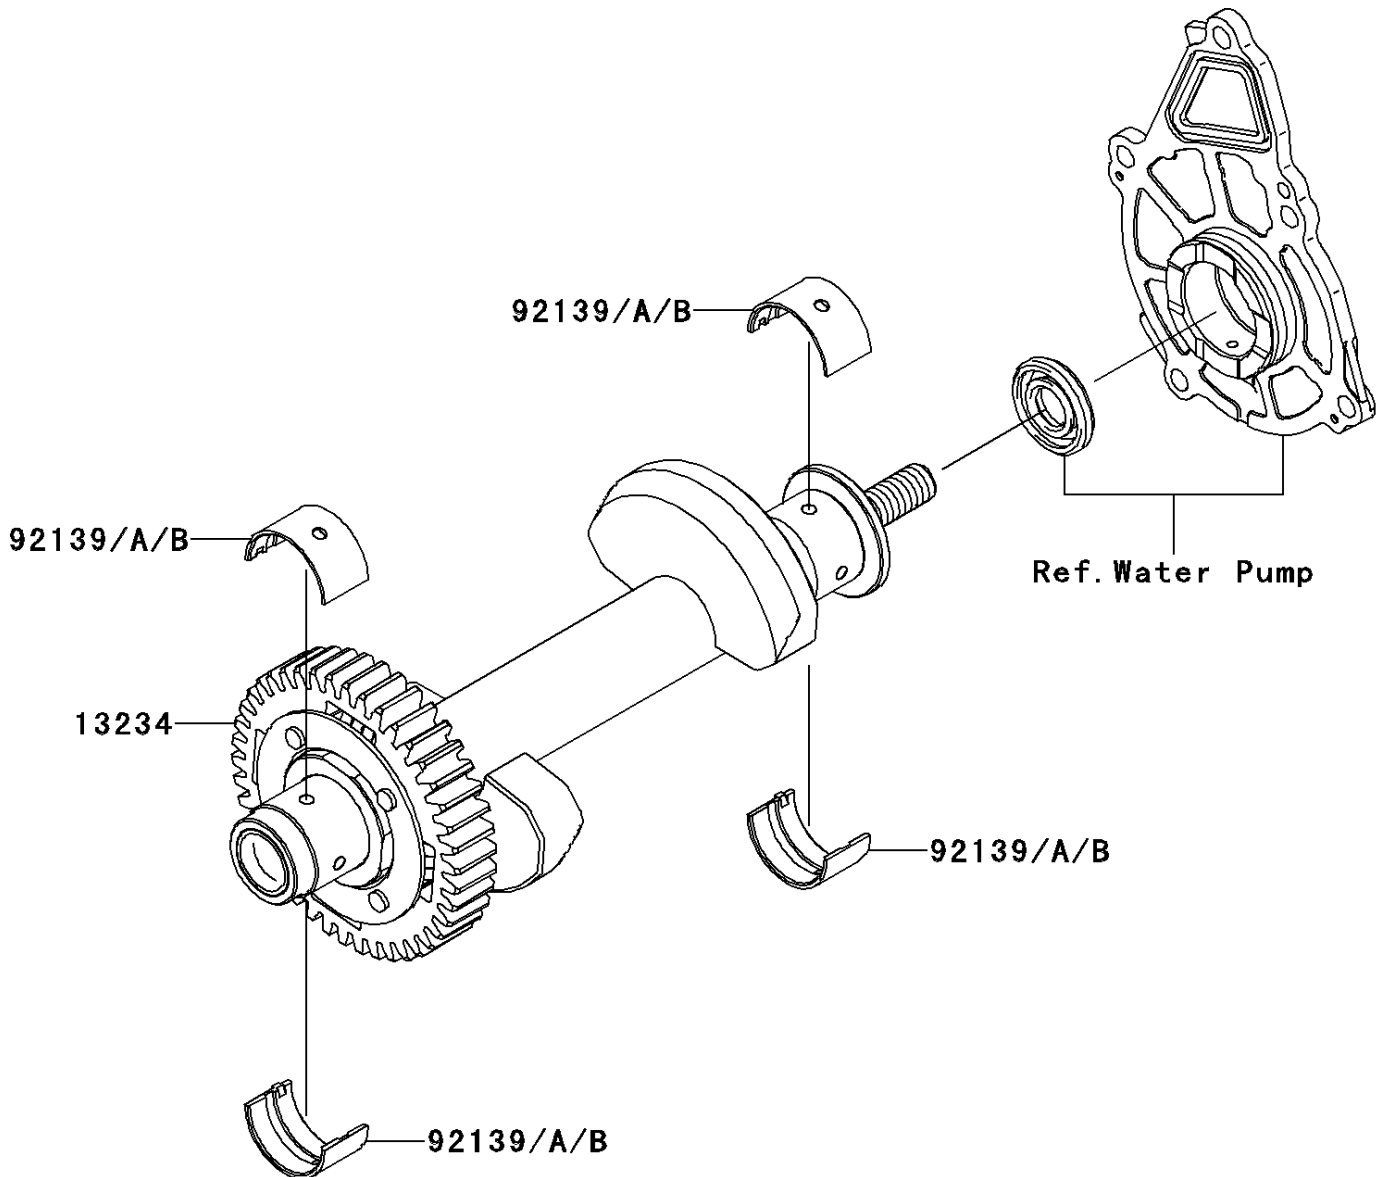

2007 Ninja[®] 650R PARTS DIAGRAM

Balancer

E1323

2007 Ninja® 650R PARTS LIST

Balancer

ITEM NAME	PART NUMBER	QUANTITY
SHAFT-COMP,BALANCER (Ref # 13234)	13234-0024	1
BUSHING,BALANCER,BLUE (Ref # 92139)	92139-0117	4
BUSHING,BALANCER,BLACK (Ref # 92139A)	92139-0118	AR
BUSHING,BALANCER,BROWN (Ref # 92139B)	92139-0119	AR