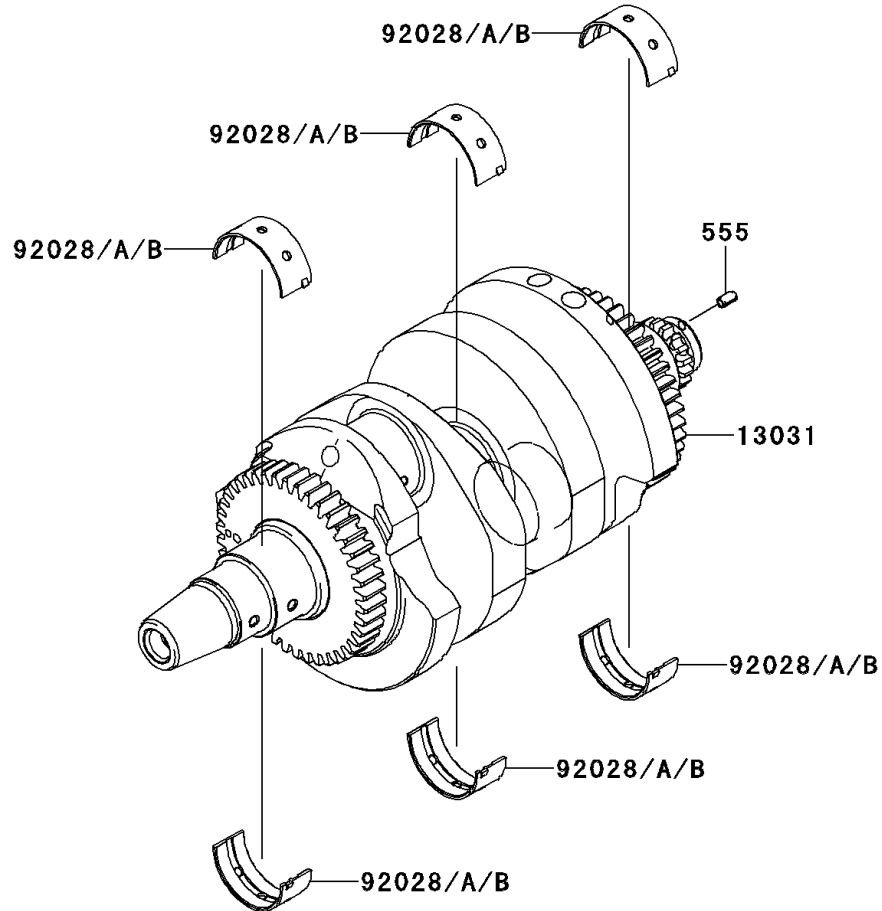

2006 Ninja® 650R PARTS DIAGRAM

Crankshaft

E1321

2006 Ninja® 650R PARTS LIST

Crankshaft

ITEM NAME	PART NUMBER	QUANTITY
PIN-SPRING,4X8 (Ref # 555)	555A0408	1
CRANKSHAFT-COMP (Ref # 13031)	13031-0071	1
ROD-ASSY-CONNECTING,J (Ref # 13251)	13251-0010-JJ	2
ROD-ASSY-CONNECTING,K (Ref # 13251A)	13251-0010-KK	AR
NUT,FLANGED,8MM (Ref # 92015)	92015-1311	4
BUSHING,CRANKSHAFT,BLUE (Ref # 92028)	92028-1903	6
BUSHING,CRANKSHAFT,BLACK (Ref # 92028A)	92028-1904	AR
BUSHING,CRANKSHAFT,BROWN (Ref # 92028B)	92028-1905	AR
BUSHING,CON-ROD,BLUE (Ref # 92139)	92139-0114	4
BUSHING,CON-ROD,BLACK (Ref # 92139A)	92139-0115	AR
BUSHING,CON-ROD,BROWN (Ref # 92139B)	92139-0116	AR
BOLT,CON-ROD,8X49 (Ref # 92153)	92153-0957	4