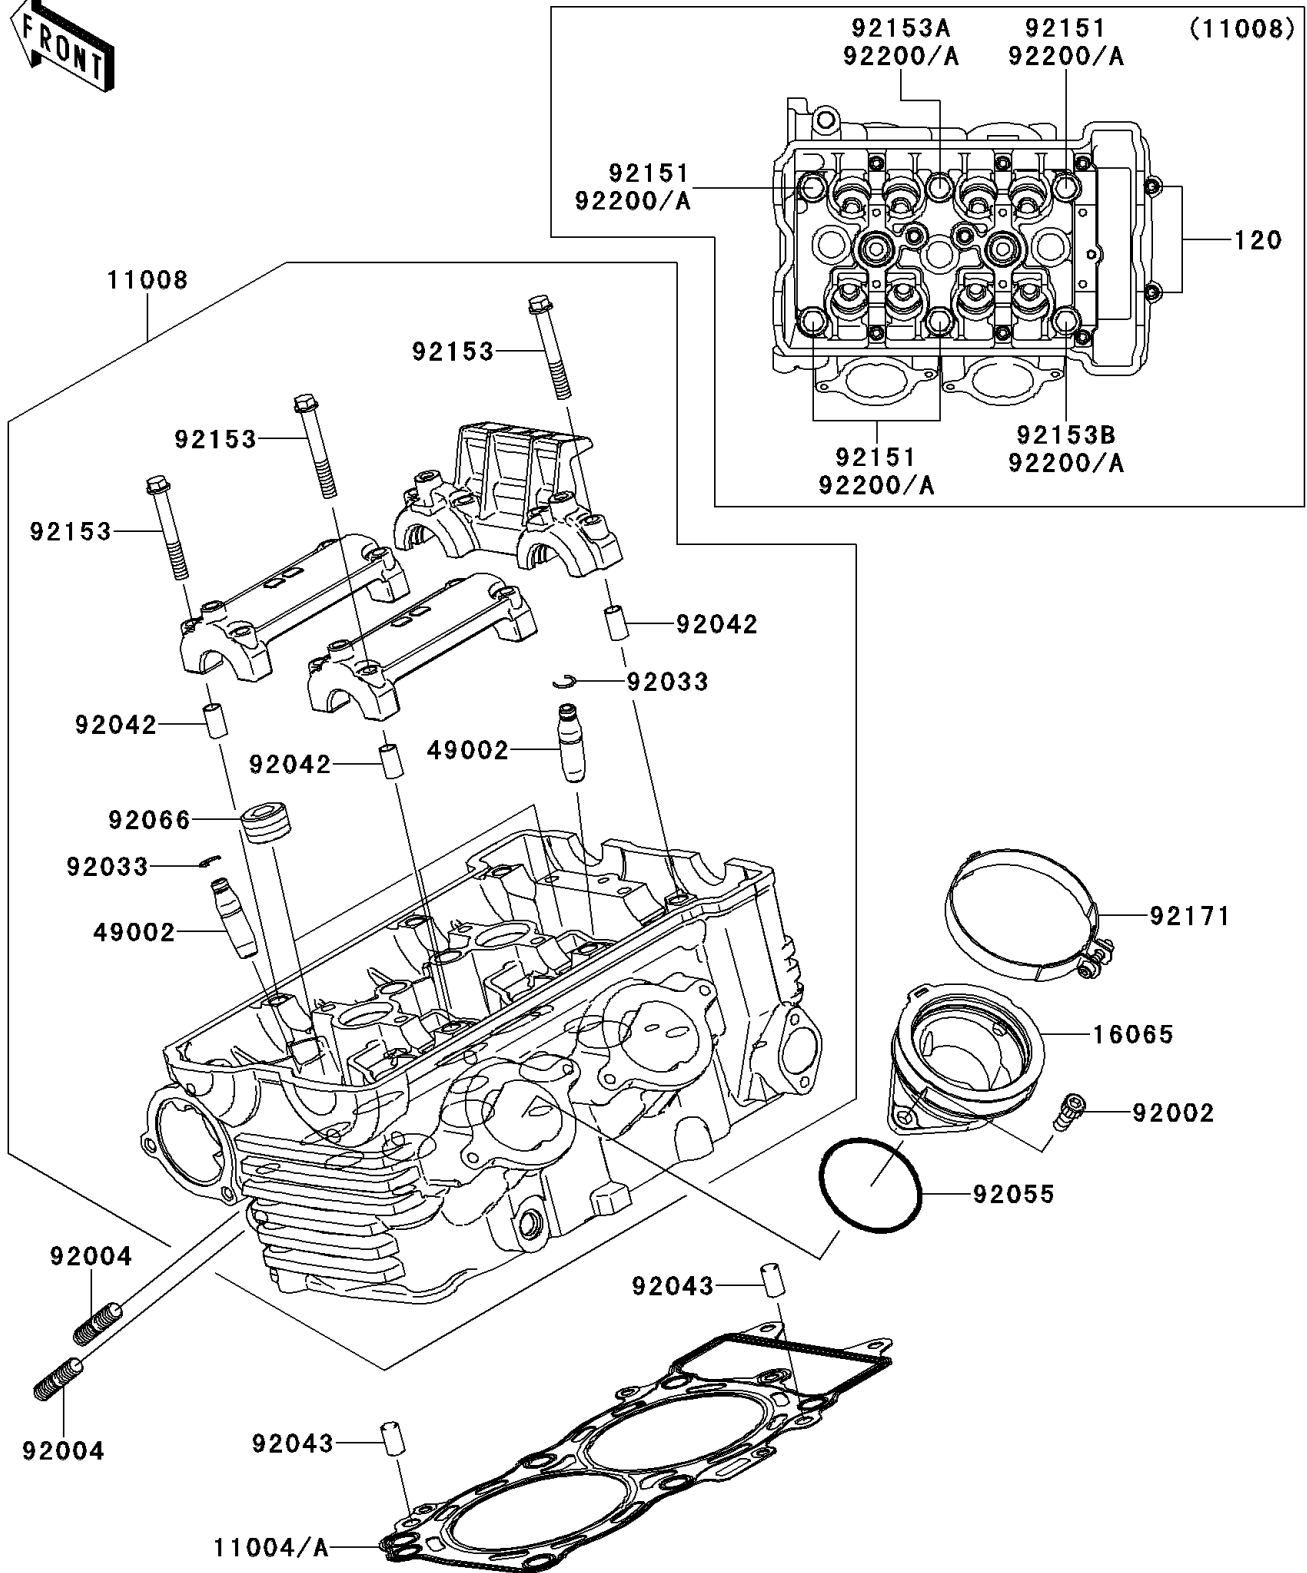

2007 Ninja® 650R PARTS DIAGRAM

Cylinder Head

E1111

2007 Ninja® 650R PARTS LIST

Cylinder Head

ITEM NAME	PART NUMBER	QUANTITY
BOLT-SOCKET,6X30 (Ref # 120)	120Z0630	2
GASKET-HEAD (Ref # 11004)	11004-0035	1
GASKET-HEAD (Ref # 11004A)	11004-0064	1
HEAD-COMP-CYLINDER (Ref # 11008)	11008-0089	1
HOLDER,THROTTLE BODY (Ref # 16065)	16065-0024	2
GUIDE-VALVE (Ref # 49002)	49002-1116	AR
BOLT,6X16 (Ref # 92002)	92002-1143	4
STUD,8X22 (Ref # 92004)	92004-0025	4
RING-SNAP (Ref # 92033)	92033-1247	8
PIN,DOWEL,6.3X8X14 (Ref # 92042)	92042-007	6
PIN,8X14 (Ref # 92043)	92043-1567	2
RING-O,47X1.9 (Ref # 92055)	92055-1600	2
PLUG,PT1/2X12.5 (Ref # 92066)	92066-0002	3
BOLT,10X158 (Ref # 92151)	92151-1152	4
BOLT,6X45 (Ref # 92153)	92153-0339	12
BOLT,FLANGED-SMALL,10X176 (Ref # 92153A)	92153-0972	1
BOLT,FLANGED-SMALL,10X80 (Ref # 92153B)	92153-1321	1
CLAMP (Ref # 92171)	92171-1089	2
WASHER,10.5X19X2.3 (Ref # 92200)	92200-0114	6
WASHER,10.5X19X2.3 (Ref # 92200A)	92200-0363	6