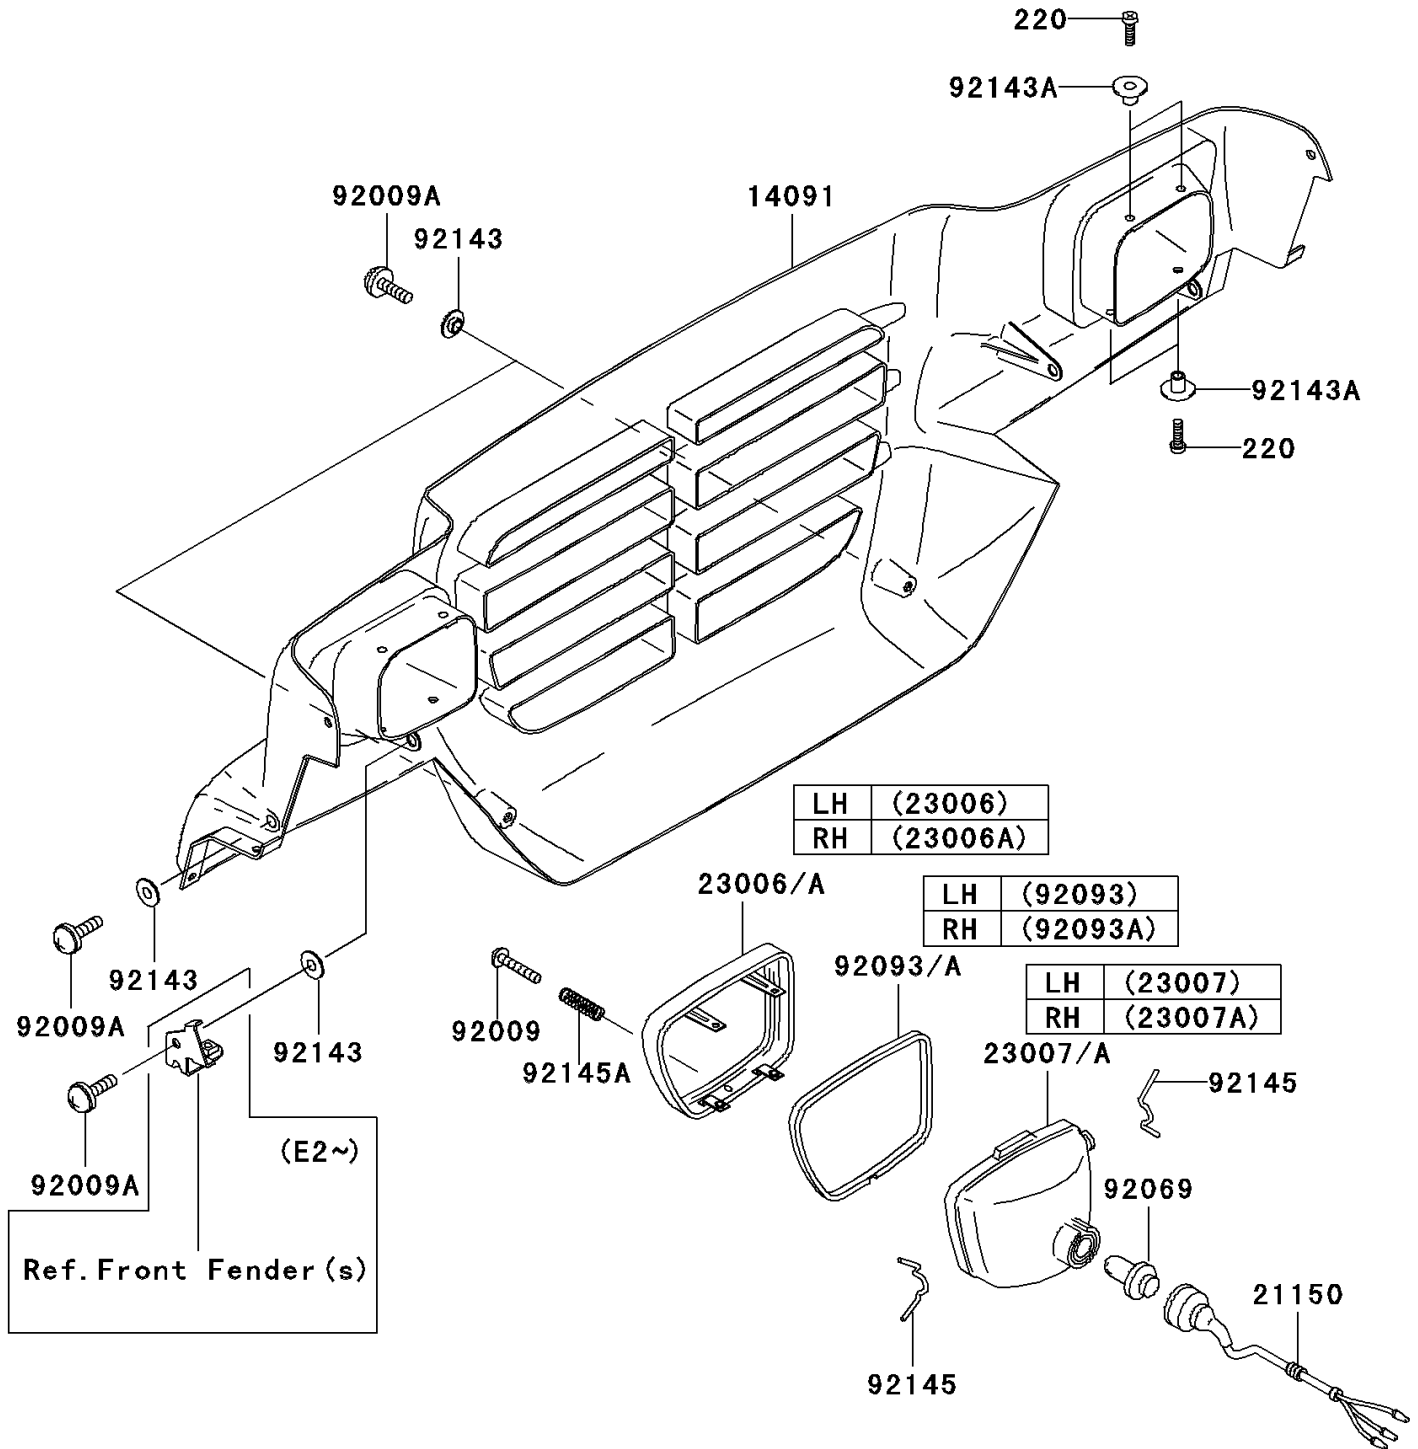

Mule 3010 4X4 PARTS DIAGRAM

Headlight(s)

F2710

Mule 3010 4X4 PARTS LIST

Headlight(s)

ITEM NAME	PART NUMBER	QUANTITY
SCREW-PAN-CROSS (Ref # 220)	220F0516	1
COVER,FRONT GRIL,F.BLACK (Ref # 14091)	14091-1225-6Z	1
CORD-ASSY,HEAD LAMP (Ref # 21150)	21150-1060	1
RIM-LAMP,LH (Ref # 23006)	23006-1075	1
RIM-LAMP,RH (Ref # 23006A)	23006-1076	1
LENS-COMP,HEAD LAMP,LH (Ref # 23007)	23007-1354	1
LENS-COMP,HEAD LAMP,RH (Ref # 23007A)	23007-1355	1
SCREW,TAPPING,4X30 (Ref # 92009)	92009-1139	1
SCREW,6X16 (Ref # 92009A)	92009-1621	1
BULB,12V 30/30W (Ref # 92069)	92069-1080	1
SEAL,HEAD LAMP,LH (Ref # 92093)	92093-1481	1
SEAL,HEAD LAMP,RH (Ref # 92093A)	92093-1482	1
COLLAR (Ref # 92143)	92143-1087	1
COLLAR (Ref # 92143A)	92143-1234	1
SPRING (Ref # 92145)	92145-1190	1
SPRING (Ref # 92145A)	92145-1230	1