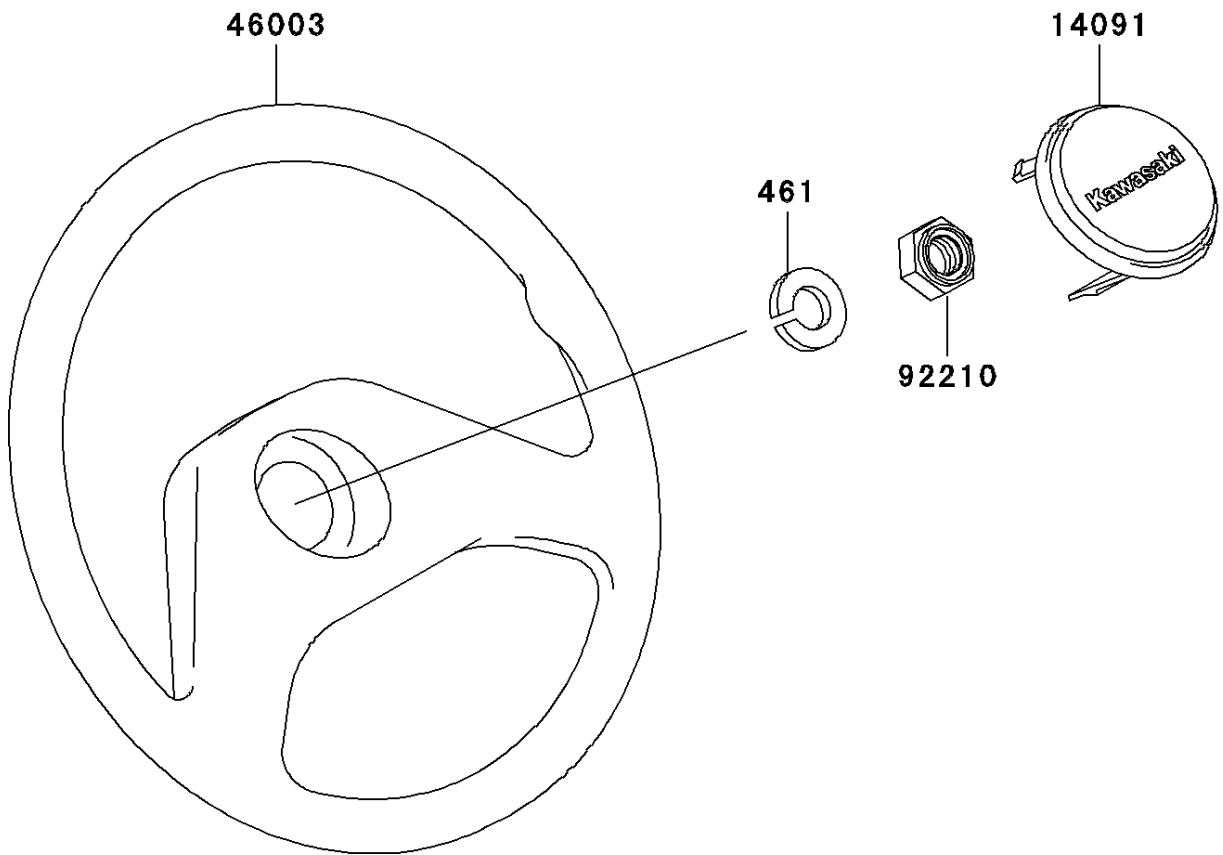

Mule 3010 4X4 PARTS DIAGRAM

Steering Wheel

F2311

Mule 3010 4X4 PARTS LIST

Steering Wheel

ITEM NAME	PART NUMBER	QUANTITY
WASHER-SPRING,12MM (Ref # 461)	461F1200	1
COVER,HORN SWITCH (Ref # 14091)	14091-1247	1
HANDLE (Ref # 46003)	46003-1308	1
NUT,LOCK,12MM (Ref # 92210)	92210-1249	1