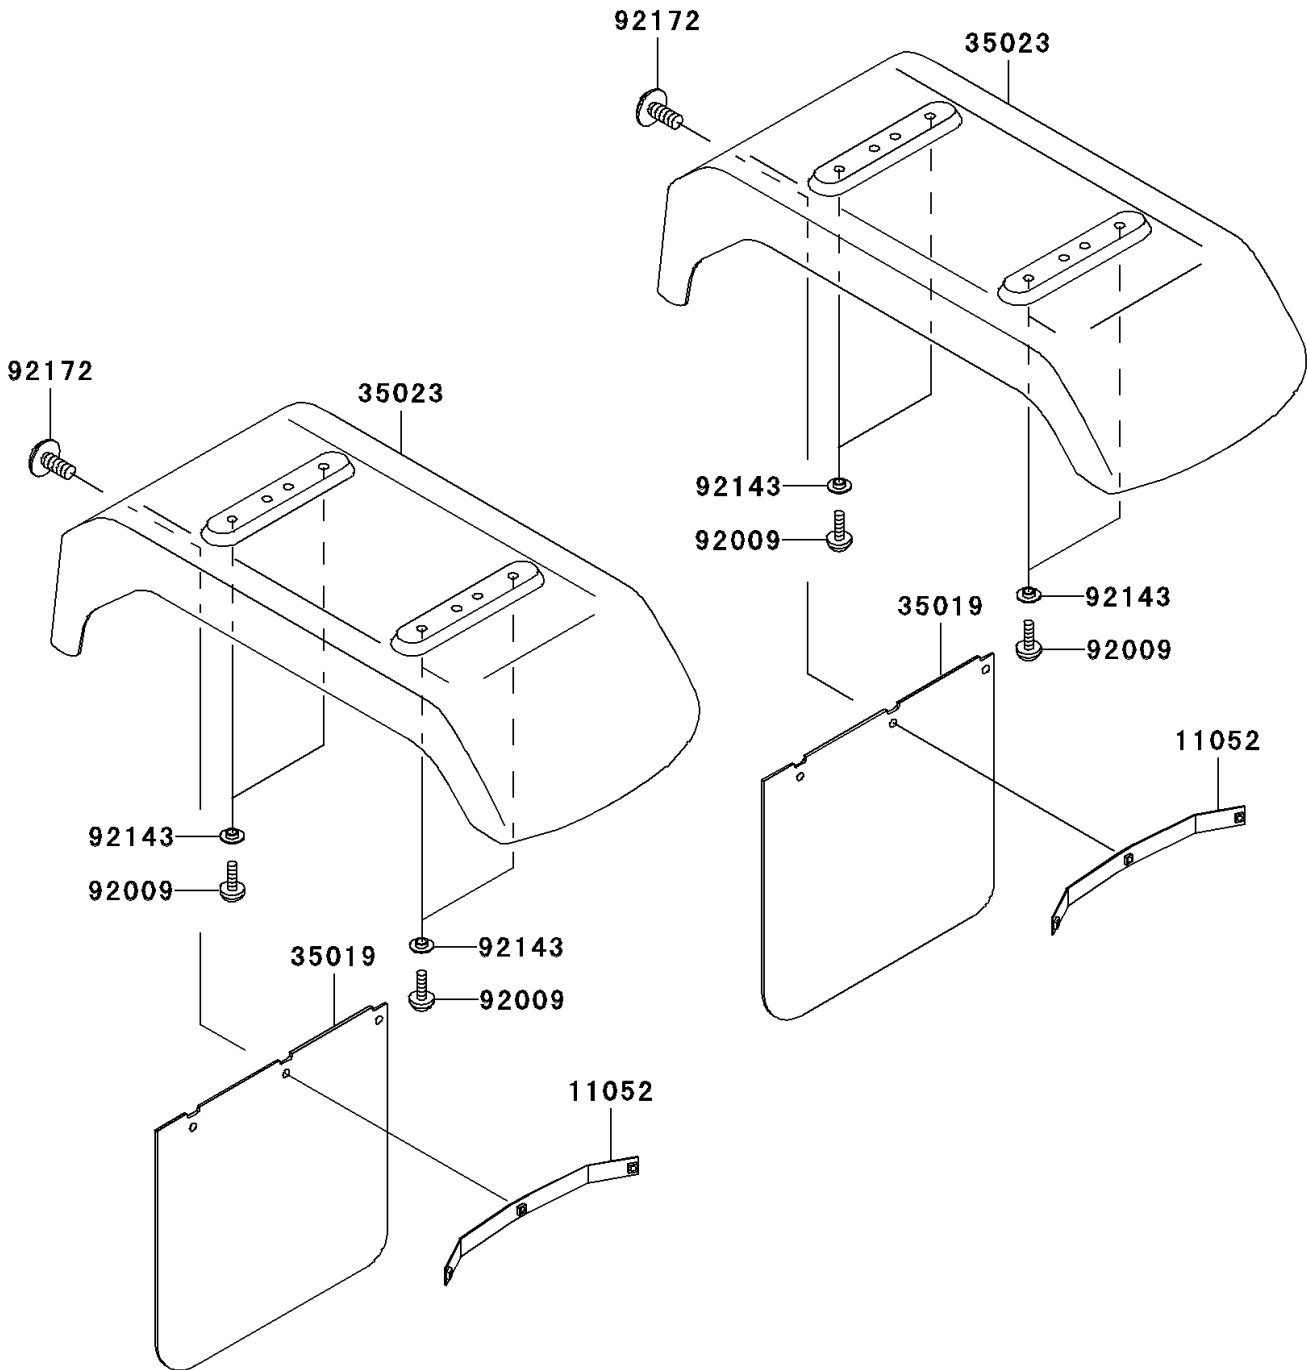

# Mule 3010 4X4 PARTS DIAGRAM

Rear Fender(s)

F2172

# Mule 3010 4X4 PARTS LIST

## Rear Fender(s)

ITEM NAME	PART NUMBER	QUANTITY
BRACKET,REAR FLAP (Ref # 11052)	11052-1313	2
FLAP,REAR FENDER (Ref # 35019)	35019-1244	2
FENDER-REAR (Ref # 35023)	35023-1557	2
SCREW (Ref # 92009)	92009-1166	8
COLLAR (Ref # 92143)	92143-1087	8
SCREW,6X14 (Ref # 92172)	92172-0004	6