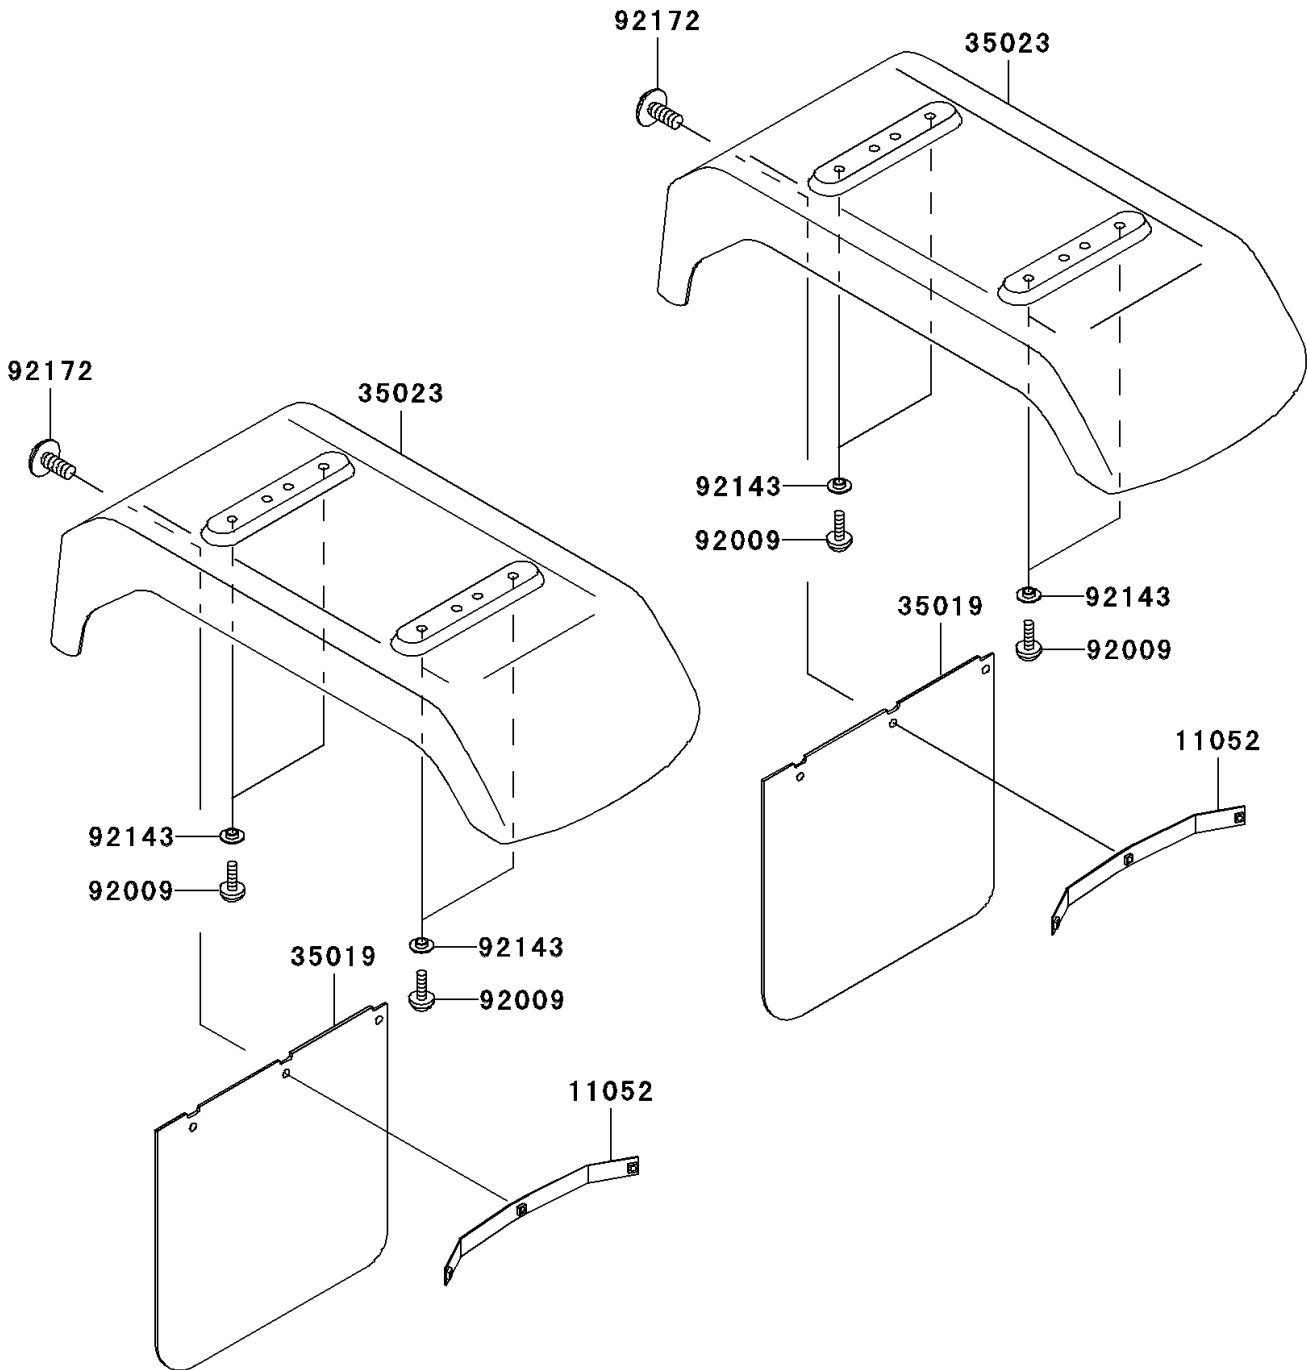

Mule 3010 4X4 PARTS DIAGRAM

Rear Fender(s)

F2172

Mule 3010 4X4 PARTS LIST

Rear Fender(s)

ITEM NAME	PART NUMBER	QUANTITY
BRACKET,REAR FLAP (Ref # 11052)	11052-1313	2
FLAP,REAR FENDER (Ref # 35019)	35019-1244	2
FENDER-REAR (Ref # 35023)	35023-1557	2
SCREW (Ref # 92009)	92009-1166	8
COLLAR (Ref # 92143)	92143-1087	8
SCREW,6X14 (Ref # 92172)	92172-0004	6