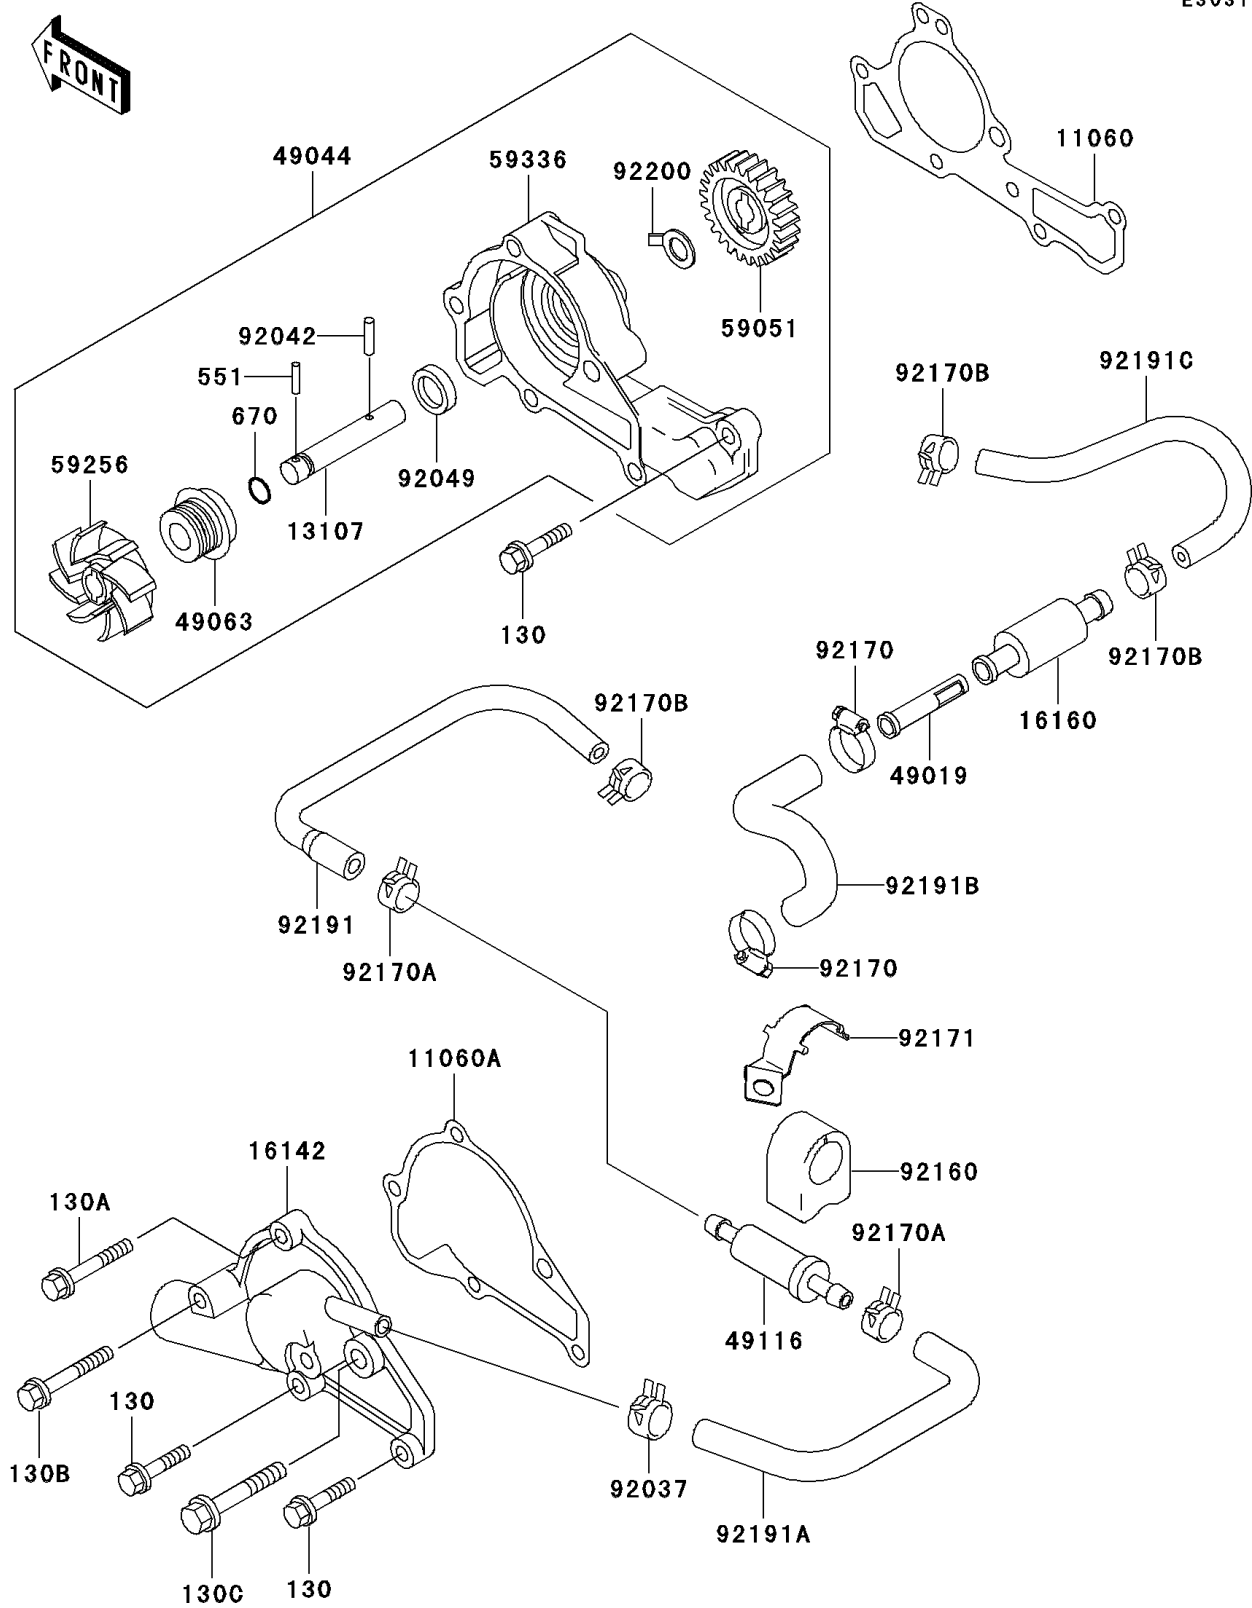

Mule 3010 4X4 PARTS DIAGRAM

Water Pump

E3031

Mule 3010 4X4 PARTS LIST

Water Pump

ITEM NAME	PART NUMBER	QUANTITY
BOLT-FLANGED (Ref # 130)	130T0645	1
BOLT-FLANGED (Ref # 130A)	130T0665	1
BOLT-FLANGED (Ref # 130B)	130T0675	1
BOLT-FLANGED (Ref # 130C)	130T0870	1
PIN-DOWEL,3X14 (Ref # 551)	551A0314	1
O RING,7MM (Ref # 670)	670B1507	1
GASKET,PUMP CASE (Ref # 11060)	11060-2450	1
GASKET,PUMP COVER (Ref # 11060A)	11060-2451	1
SHAFT (Ref # 13107)	13107-2097	1
COVER-PUMP (Ref # 16142)	16142-2069	1
BODY (Ref # 16160)	16160-1359	1
FILTER-WATER (Ref # 49019)	49019-1068	1
PUMP-WATER (Ref # 49044)	49044-2058	1
SEAL-MECHANICAL (Ref # 49063)	49063-1056	1
VALVE-ASSY (Ref # 49116)	49116-1081	1
GEAR-SPUR (Ref # 59051)	59051-2113	1
IMPELLER (Ref # 59256)	59256-2057	1
CASE-PUMP (Ref # 59336)	59336-2052	1
CLAMP (Ref # 92037)	92037-2065	1
PIN,DOWEL,4X15.8 (Ref # 92042)	92042-014	1
SEAL-OIL (Ref # 92049)	92049-2111	1
DAMPER,VALVE (Ref # 92160)	92160-1451	1
CLAMP (Ref # 92170)	92170-1278	1
CLAMP (Ref # 92170A)	92170-1492	1
CLAMP (Ref # 92170B)	92170-1493	1
CLAMP (Ref # 92171)	92171-2064	1
TUBE (Ref # 92191)	92191-2110	1
TUBE (Ref # 92191A)	92191-2111	1
TUBE (Ref # 92191B)	92191-2125	1

Mule 3010 4X4 PARTS LIST

Water Pump

ITEM NAME	PART NUMBER	QUANTITY
TUBE (Ref # 92191C)	92191-2130	1
WASHER (Ref # 92200)	92200-2044	1