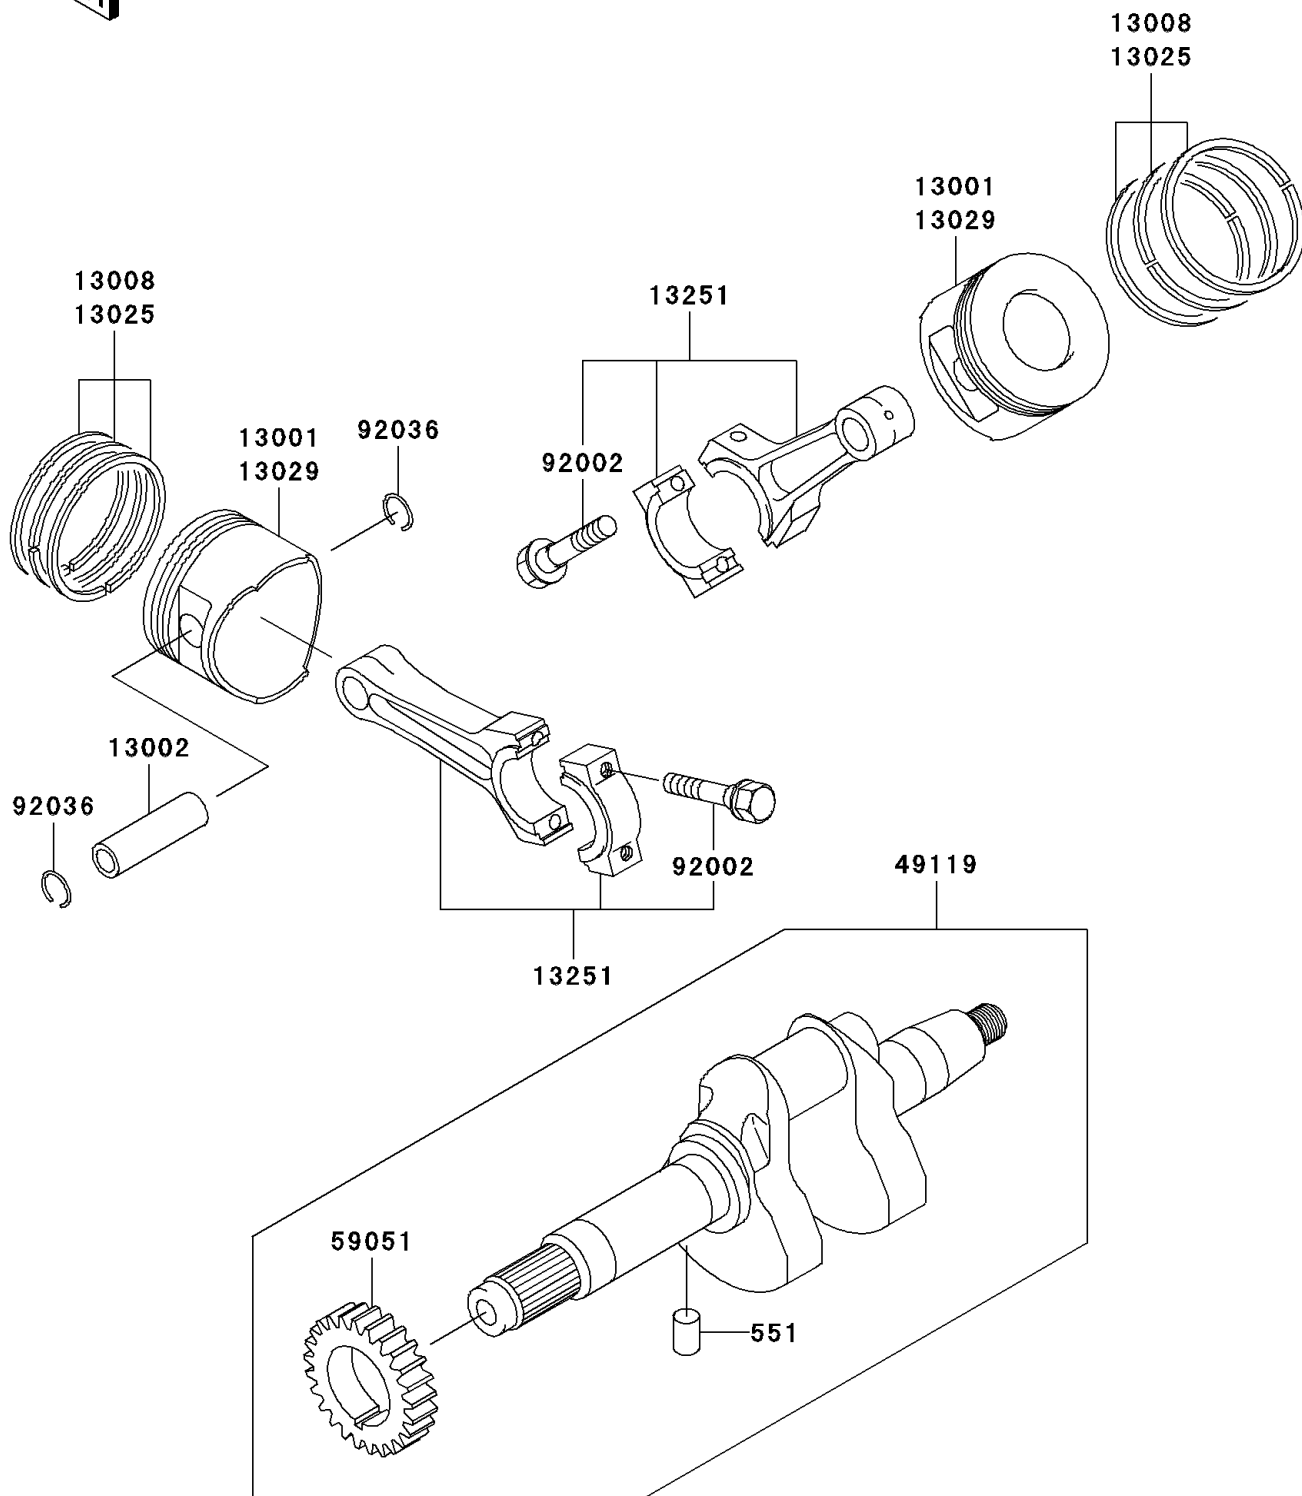

Mule 3010 4X4 PARTS DIAGRAM

Crankshaft/Piston(s)

E1320

Mule 3010 4X4 PARTS LIST

Crankshaft/Piston(s)

ITEM NAME	PART NUMBER	QUANTITY
PIN-DOWEL,4X8 (Ref # 551)	551A0408	1
PISTON-ENGINE,STD (Ref # 13001)	13001-2131	1
PIN-PISTON (Ref # 13002)	13002-1013	1
RING-SET-PISTON,STD (Ref # 13008)	13008-6025	1
RING-SET-PISTON L,0.50 (Ref # 13025)	13025-6008	1
PISTON-ENGINE L,0.50 (Ref # 13029)	13029-2105	1
ROD-ASSY-CONNECTING (Ref # 13251)	13251-6022	1
CRANKSHAFT-ASSY (Ref # 49119)	49119-2200	1
GEAR-SPUR (Ref # 59051)	59051-2112	1
BOLT (Ref # 92002)	92002-2053	1
RING-SNAP,PISTON PIN (Ref # 92036)	92036-021	1