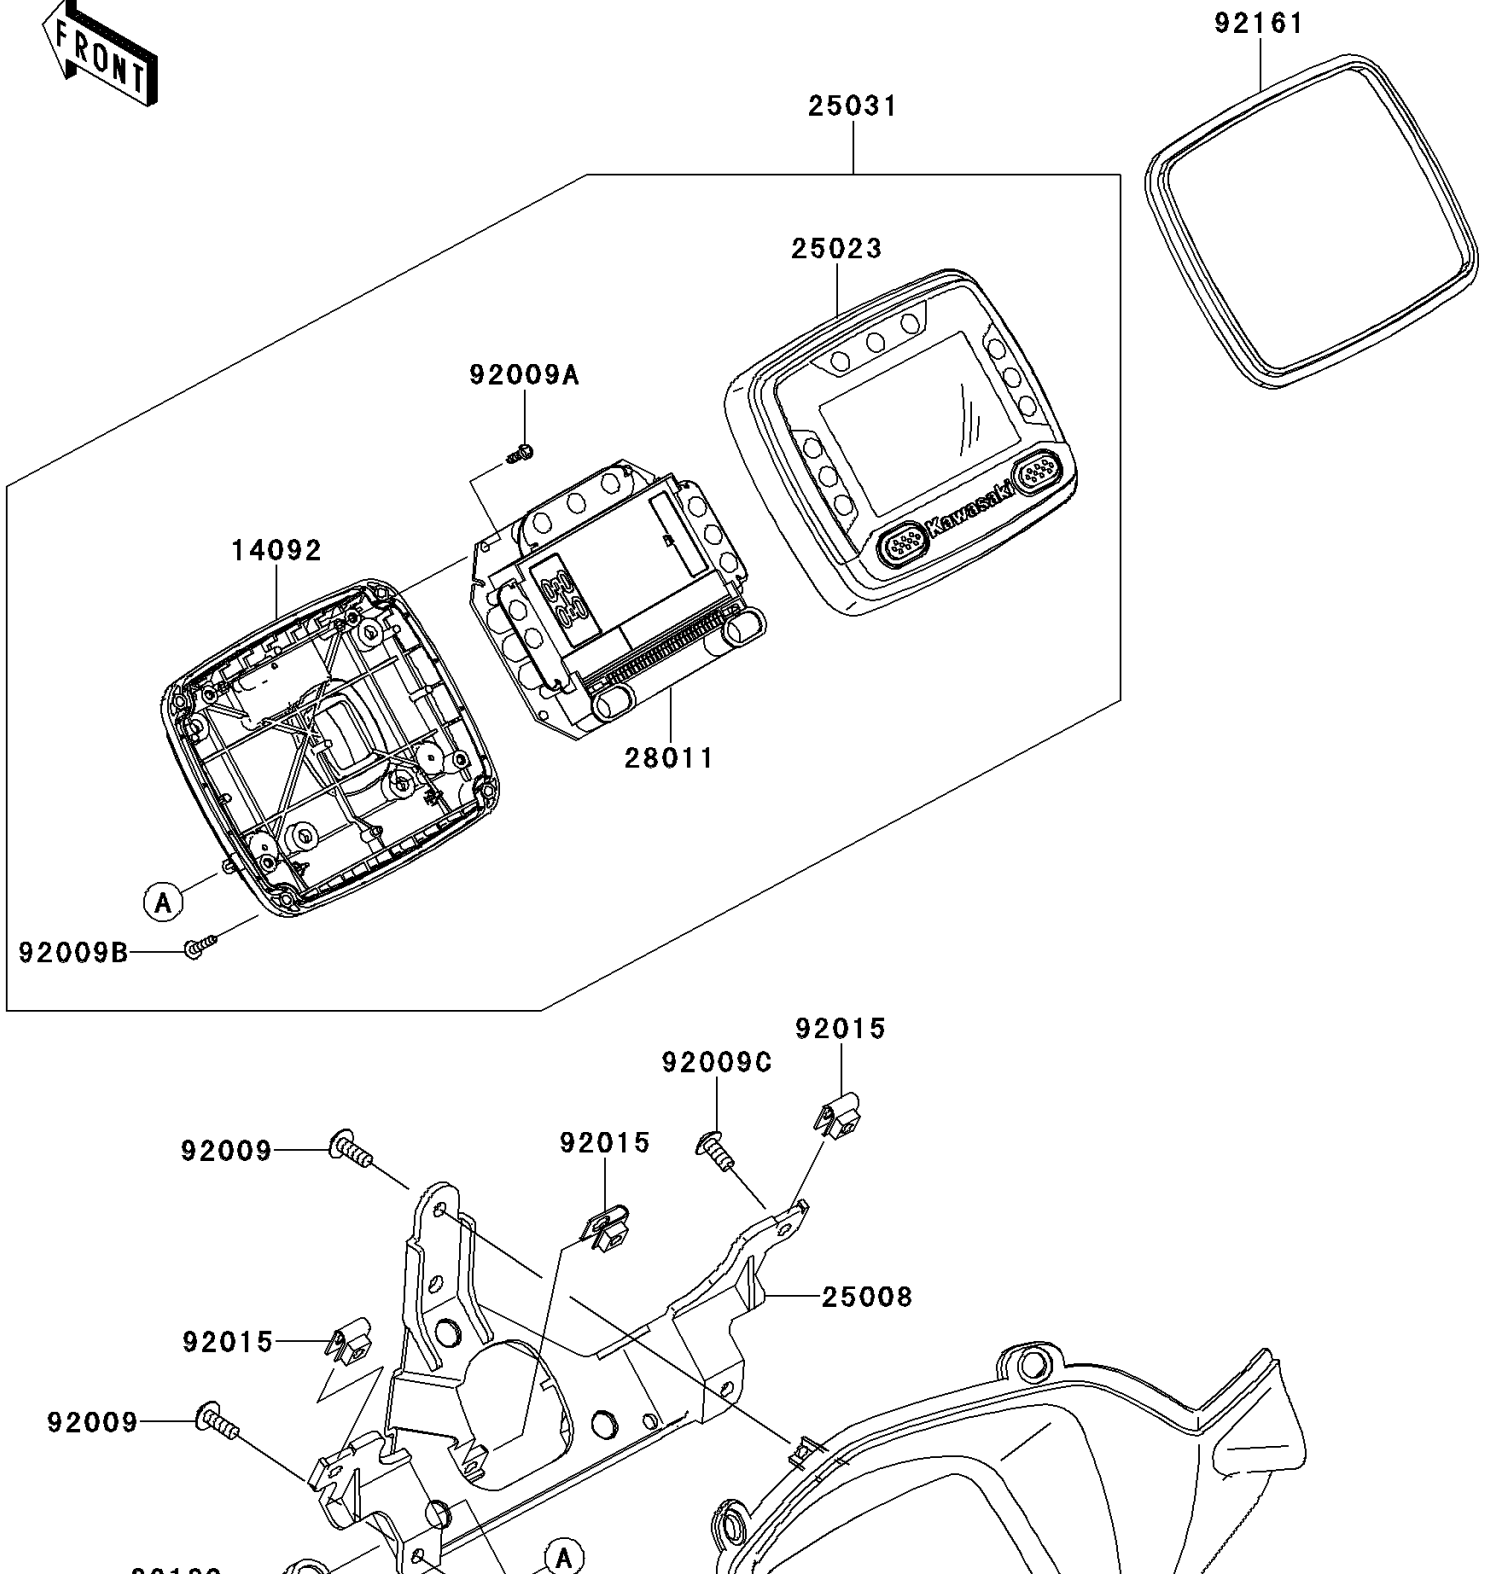

## 2013 BRUTE FORCE® 750 4x4i EPS PARTS DIAGRAM

Meter(s)

F2530

## 2013 BRUTE FORCE® 750 4x4i EPS PARTS LIST

Meter(s)

ITEM NAME	PART NUMBER	QUANTITY
NUT-HEX (Ref # 311)	311AB0500	1
COVER,LWR CASE (Ref # 14092)	14092-0179	1
BRACKET-METER (Ref # 25008)	25008-0034	1
WASHER,5.2X16X1.2 (Ref # 25009)	25009-004	1
COVER-METER CASE,UPP (Ref # 25023)	25023-0069	1
METER-ASSY (Ref # 25031)	25031-0363	1
METER,LCD (Ref # 28011)	28011-0181	1
SCREW,TAPPING,5X14 (Ref # 92009)	92009-1197	1
SCREW,3X12 (Ref # 92009A)	92009-1326	1
SCREW,TAPPING,3X16 (Ref # 92009B)	92009-1391	1
SCREW,5X12 (Ref # 92009C)	92009-1652	1
NUT,5MM (Ref # 92015)	92015-1573	1
DAMPER (Ref # 92160)	92160-1460	1
DAMPER,METER (Ref # 92161)	92161-0906	1