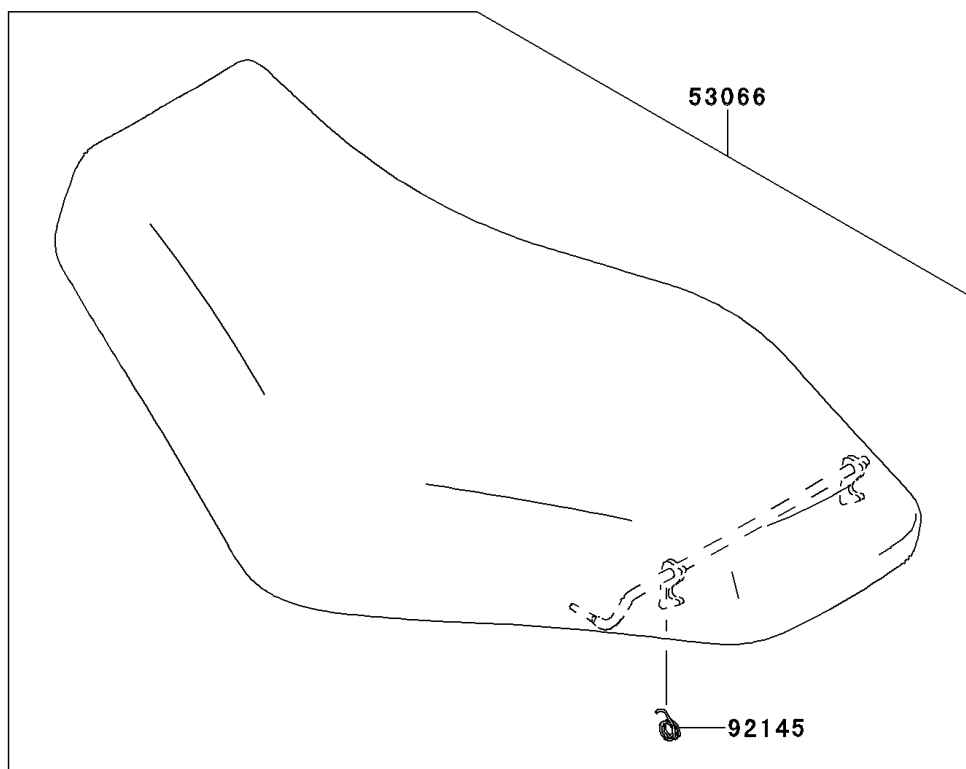

2013 BRUTE FORCE® 750 4x4i EPS PARTS DIAGRAM

Seat

F2510

2013 BRUTE FORCE® 750 4x4i EPS PARTS LIST

Seat

ITEM NAME	PART NUMBER	QUANTITY
BOLT-FLANGED,8X12 (Ref # 130)	130BA0812	1
BRACKET,SEAT&BATTERY BAND (Ref # 11054)	11054-1236	1
SEAT-ASSY,S.M.BROWN (Ref # 53066)	53066-0291-MB	1
SPRING,SEAT LATCH (Ref # 92145)	92145-0022	1