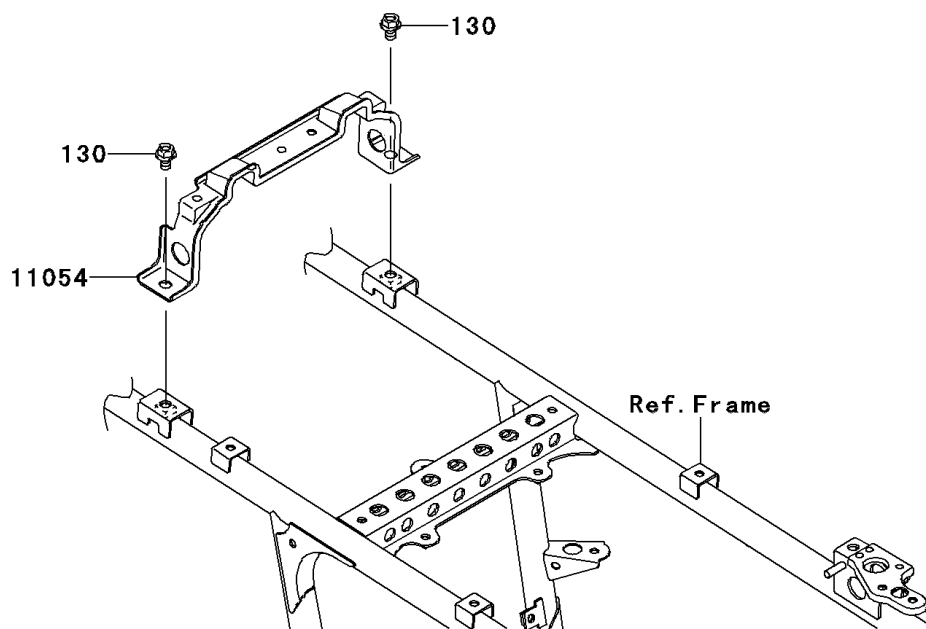

2013 BRUTE FORCE® 750 4x4i EPS PARTS DIAGRAM

Seat

F2510

2013 BRUTE FORCE® 750 4x4i EPS PARTS LIST

Seat

ITEM NAME	PART NUMBER	QUANTITY
BOLT-FLANGED,8X12 (Ref # 130)	130BA0812	1
BRACKET,SEAT&BATTERY BAND (Ref # 11054)	11054-1236	1
SEAT-ASSY,S.M.BROWN (Ref # 53066)	53066-0291-MB	1
SPRING,SEAT LATCH (Ref # 92145)	92145-0022	1