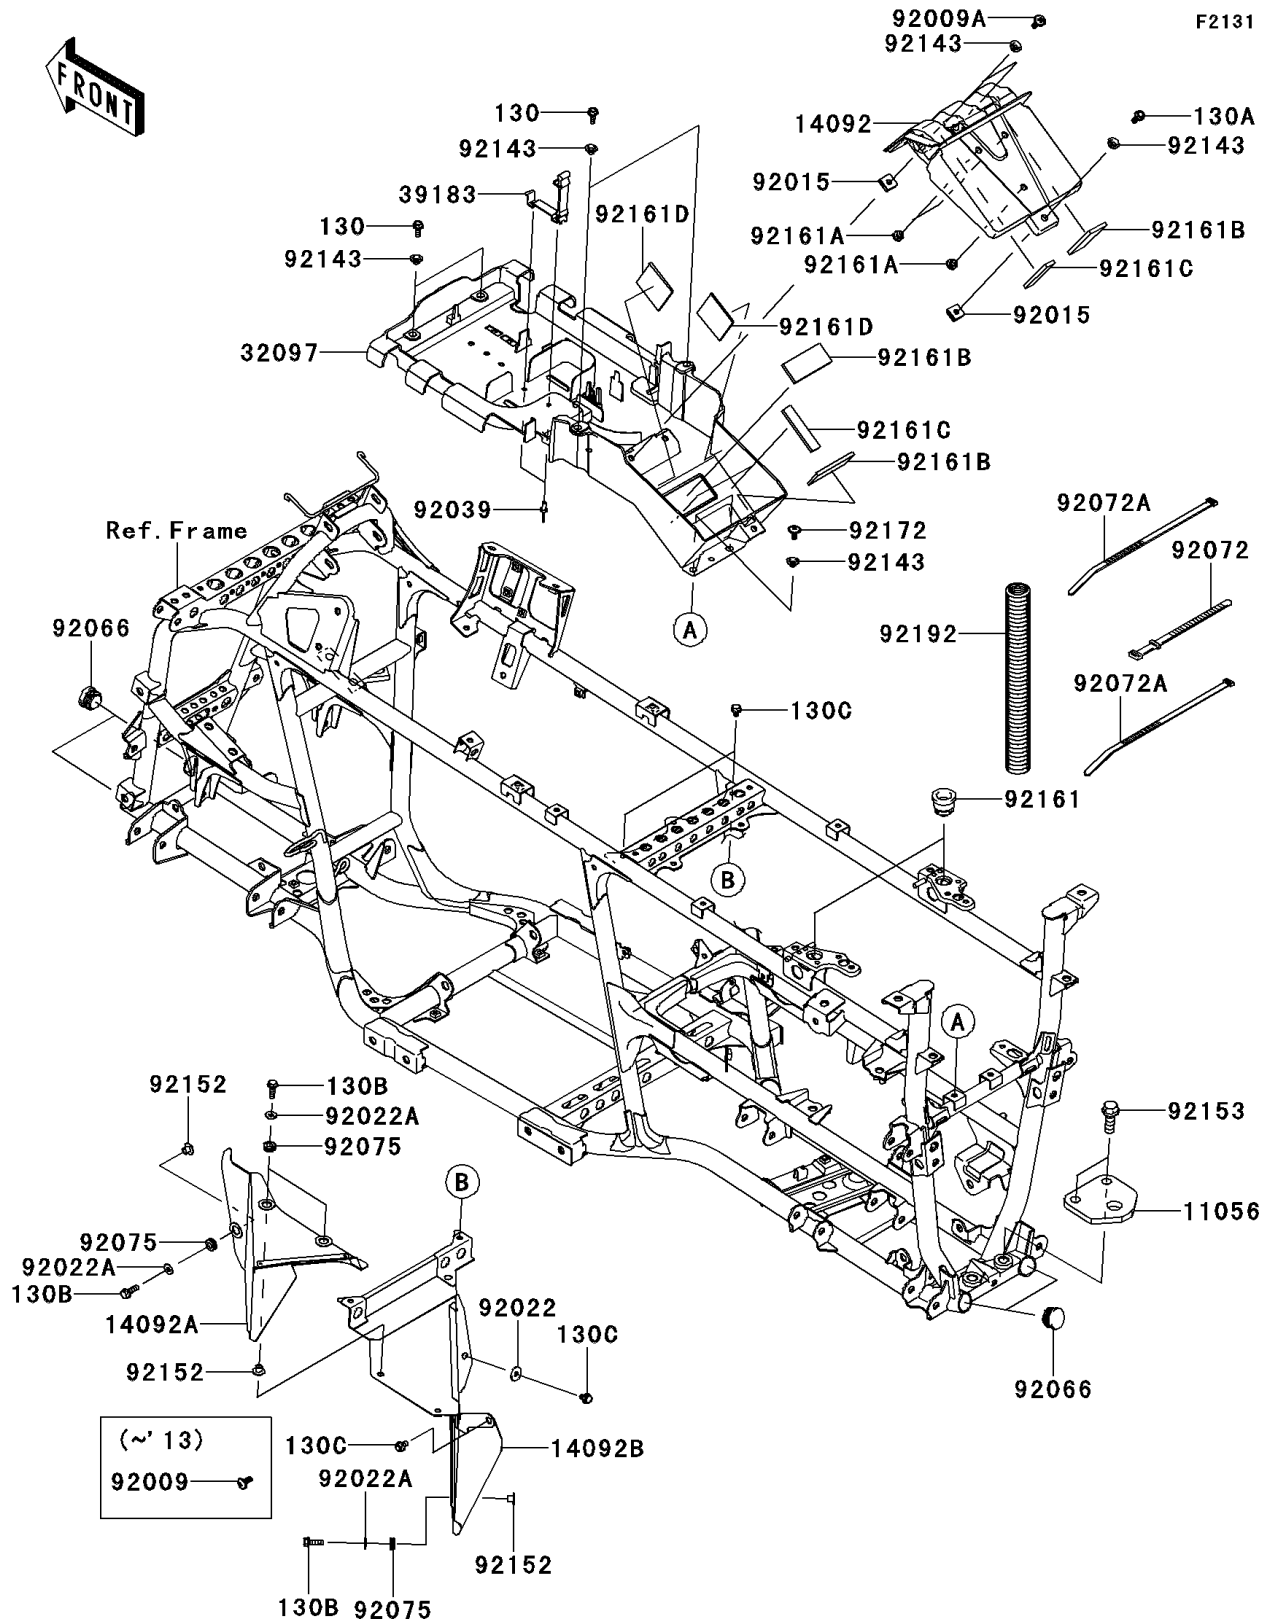

2013 BRUTE FORCE® 750 4x4i EPS PARTS DIAGRAM

Frame Fittings

2013 BRUTE FORCE® 750 4x4i EPS PARTS LIST

Frame Fittings

ITEM NAME	PART NUMBER	QUANTITY
BOLT-FLANGED,6X16 (Ref # 130)	130BA0616	1
BOLT-FLANGED,6X18 (Ref # 130A)	130BA0618	1
BOLT-FLANGED,6X20 (Ref # 130B)	130BA0620	1
BOLT-FLANGED,6X10 (Ref # 130C)	130BD0610	1
BRACKET,TRAILER HITCH (Ref # 11056)	11056-0299	1
COVER,BATTERY (Ref # 14092)	14092-0189	1
COVER,HEAT GUARD (Ref # 14092A)	14092-0236	1
COVER,HEAT GUARD,FR (Ref # 14092B)	14092-0886	1
CASE-BATTERY (Ref # 32097)	32097-0558	1
BAND-ASSY,TOOL BAG (Ref # 39183)	39183-1065	1
SCREW,6X16 (Ref # 92009)	92009-1621	1
SCREW,6X18 (Ref # 92009A)	92009-1663	1
NUT,6MM (Ref # 92015)	92015-1094	1
WASHER,6.5X20X1.6 (Ref # 92022)	92022-1804	1
WASHER,6.2X15.0X1.2 (Ref # 92022A)	92022-2373	1
RIVET,4.8MM (Ref # 92039)	92039-3719	1
PLUG (Ref # 92066)	92066-0036	1
BAND,L=186 (Ref # 92072)	92072-056	1
BAND,L=292.1 (Ref # 92072A)	92072-3509	1
DAMPER (Ref # 92075)	92075-2097	1
COLLAR (Ref # 92143)	92143-1057	1
COLLAR,6.3X8.3X9.2 (Ref # 92152)	92152-0237	1
BOLT,FLANGED,12X35 (Ref # 92153)	92153-0847	1
DAMPER (Ref # 92161)	92161-0048	1
DAMPER (Ref # 92161A)	92161-1084	1
DAMPER (Ref # 92161B)	92161-1127	1
DAMPER,15X70X5 (Ref # 92161C)	92161-1380	1
DAMPER,50X50X3 (Ref # 92161D)	92161-1386	1
SCREW,6X14 (Ref # 92172)	92172-0401	1

2013 BRUTE FORCE® 750 4x4i EPS PARTS LIST

Frame Fittings

ITEM NAME	PART NUMBER	QUANTITY
TUBE,CORRUGATED,25.5X32.25X300 (Ref # 92192)	92192-1042	1