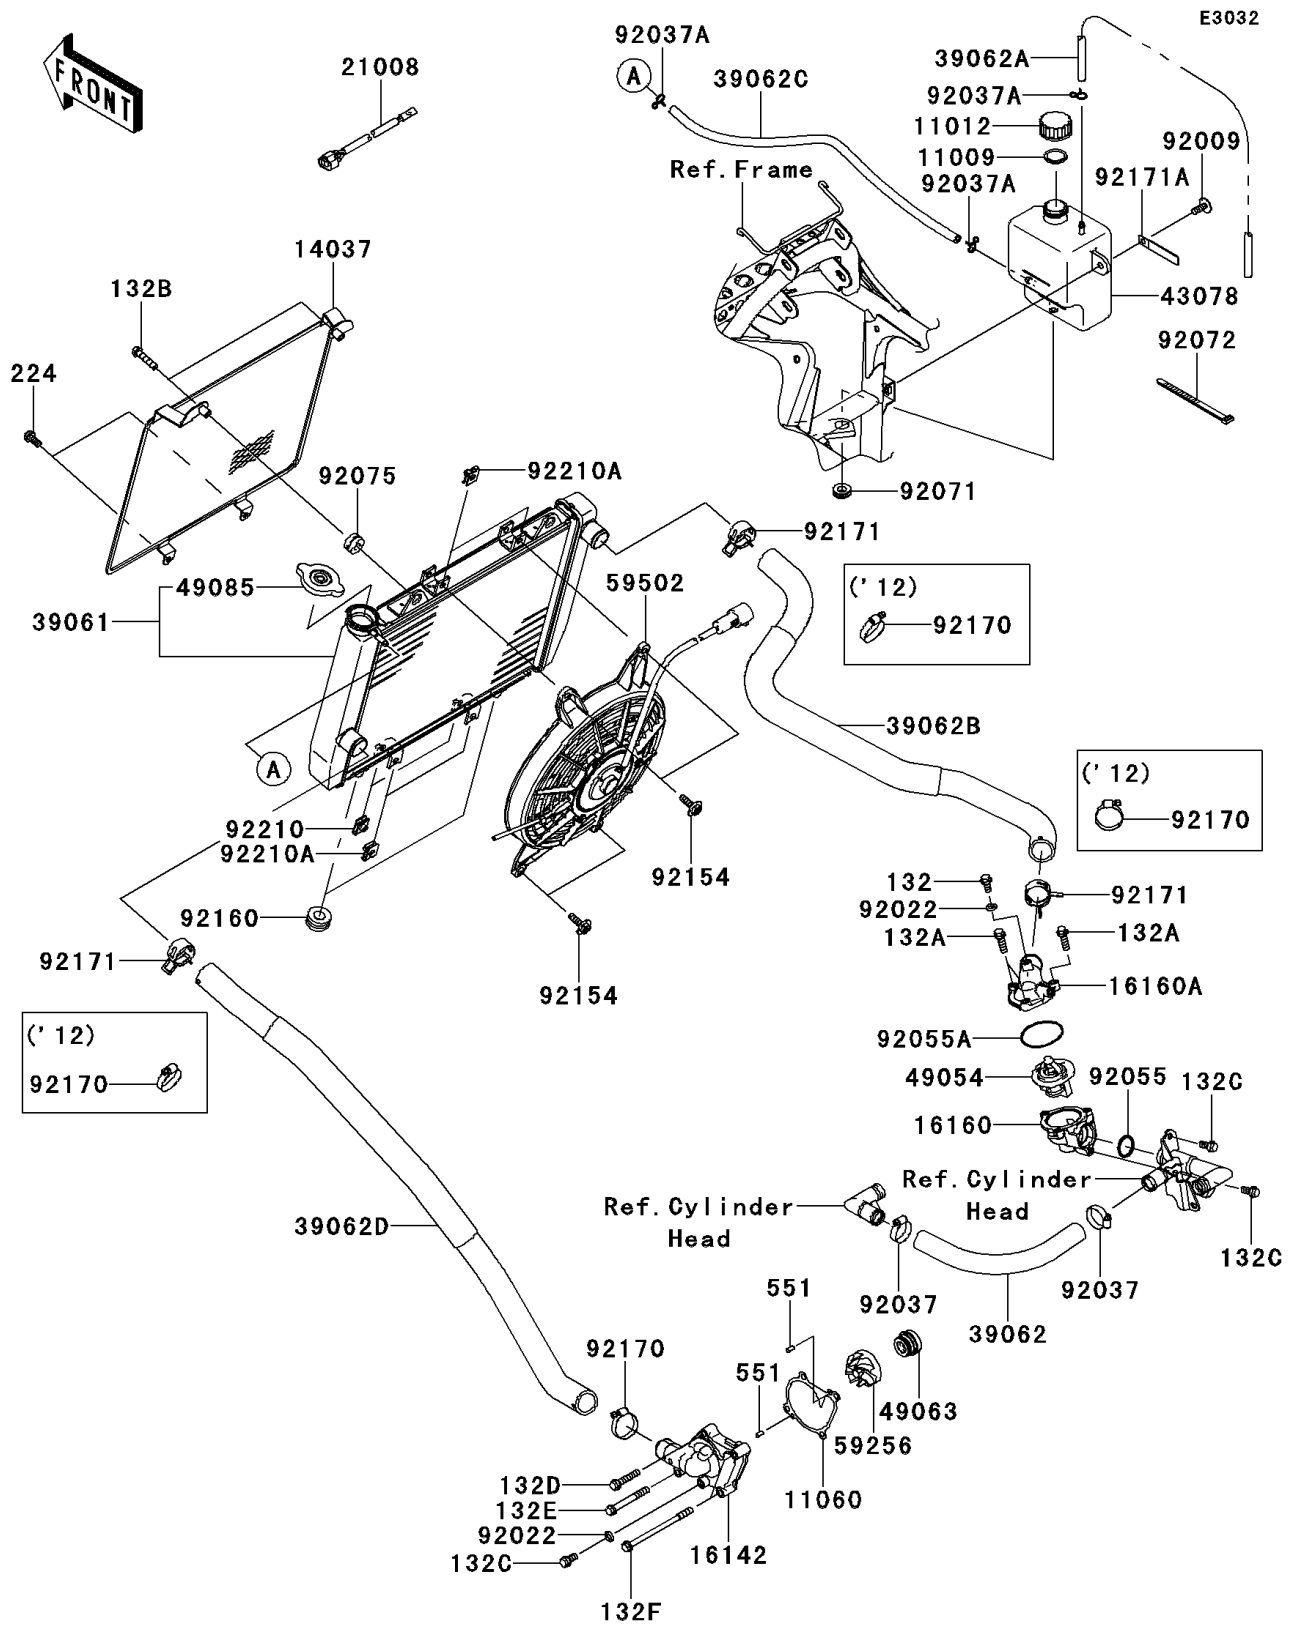

## 2013 BRUTE FORCE® 750 4x4i EPS PARTS DIAGRAM

Radiator

## 2013 BRUTE FORCE® 750 4x4i EPS PARTS LIST

Radiator

ITEM NAME	PART NUMBER	QUANTITY
BOLT-FLANGED-SMALL,6X12 (Ref # 132)	132BA0612	1
BOLT-FLANGED-SMALL,6X20 (Ref # 132A)	132BA0620	1
BOLT-FLANGED-SMALL,6X25 (Ref # 132B)	132BA0625	1
BOLT-FLANGED-SMALL,6X12 (Ref # 132C)	132BD0612	1
GASKET,RESERVOIR TANK CAP (Ref # 11009)	11009-1145	1
CAP (Ref # 11012)	11012-1084	1
GASKET,WATER PUMP (Ref # 11060)	11060-1964	1
SCREEN (Ref # 14037)	14037-0742	1
COVER-PUMP,WATER (Ref # 16142)	16142-0069	1
BODY,THERMOSTAT,LWR (Ref # 16160)	16160-0189	1
BODY,THERMOSTAT,UPP (Ref # 16160A)	16160-0225	1
BREAKER,FAN MOTOR (Ref # 21008)	21008-0555	1
RADIATOR-ASSY (Ref # 39061)	39061-0587	1
HOSE-COOLING,FR HEAD-THERMO (Ref # 39062)	39062-0316	1
HOSE-COOLING,5X9X800 (Ref # 39062A)	39062-0321	1
HOSE-COOLING,FR HEAD-THERMO (Ref # 39062B)	39062-0345	1
HOSE-COOLING,5X9X580 (Ref # 39062C)	39062-0586	1
HOSE-COOLING,THERMO-RADIATOR (Ref # 39062D)	39062-0587	1
RESERVOIR (Ref # 43078)	43078-0070	1
THERMOSTAT (Ref # 49054)	49054-1055	1
SEAL-MECHANICAL,WATER (Ref # 49063)	49063-1055	1
CAP-ASSY-PRESSURE (Ref # 49085)	49085-0005	1
IMPELLER (Ref # 59256)	59256-1069	1
FAN-ASSY (Ref # 59502)	59502-0554	1
SCREW,6X16 (Ref # 92009)	92009-1694	1
WASHER,6.2X11X1 (Ref # 92022)	92022-304	1
CLAMP,COOLING HOSE (Ref # 92037)	92037-1589	1
CLAMP (Ref # 92037A)	92037-1712	1
RING-O,22.1X2.4 (Ref # 92055)	92055-1081	1