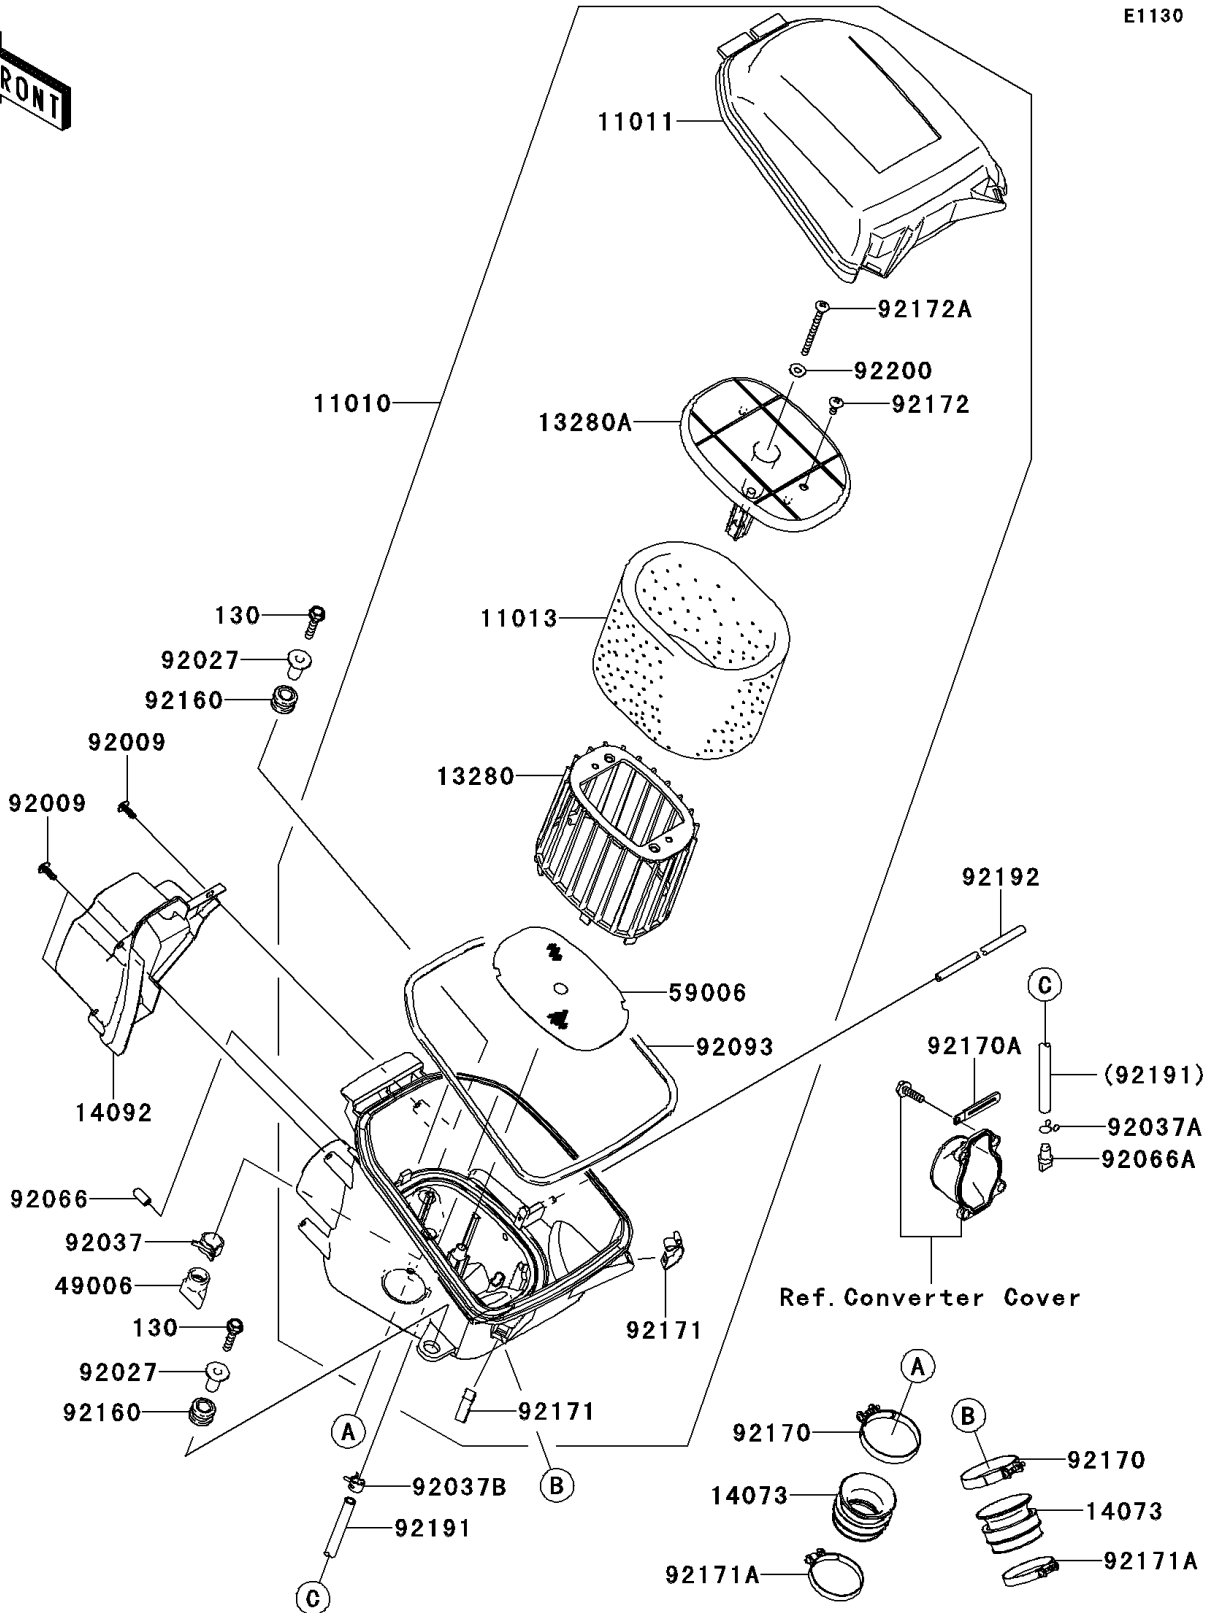

## 2013 BRUTE FORCE® 750 4x4i EPS PARTS DIAGRAM

Air Cleaner

E1130

## 2013 BRUTE FORCE® 750 4x4i EPS PARTS LIST

Air Cleaner

ITEM NAME	PART NUMBER	QUANTITY
BOLT-FLANGED,6X30 (Ref # 130)	130BA0630	1
FILTER-ASSY-AIR (Ref # 11010)	11010-0152	1
CASE-AIR FILTER,UPP (Ref # 11011)	11011-0017	1
ELEMENT-AIR FILTER (Ref # 11013)	11013-0021	1
HOLDER (Ref # 13280)	13280-0232	1
HOLDER (Ref # 13280A)	13280-0233	1
DUCT (Ref # 14073)	14073-0160	1
COVER,INTAKE DUCT (Ref # 14092)	14092-0768	1
BOOT (Ref # 49006)	49006-1292	1
ARRESTER-FLAME (Ref # 59006)	59006-0015	1
SCREW,TAPPING (Ref # 92009)	92009-1113	1
COLLAR,L=21 (Ref # 92027)	92027-195	1
CLAMP,HOSE CLIP (Ref # 92037)	92037-1460	1
CLAMP,TUBE (Ref # 92037A)	92037-147	1
CLAMP,TUBE (Ref # 92037B)	92037-1505	1
PLUG (Ref # 92066)	92066-0095	1
PLUG,DRAIN (Ref # 92066A)	92066-1211	1
SEAL (Ref # 92093)	92093-0083	1
DAMPER (Ref # 92160)	92160-1594	1
CLAMP (Ref # 92170)	92170-1448	1
CLAMP (Ref # 92170A)	92170-1514	1
CLAMP (Ref # 92171)	92171-0225	1
CLAMP (Ref # 92171A)	92171-0722	1
SCREW (Ref # 92172)	92172-0297	1
SCREW (Ref # 92172A)	92172-0300	1
TUBE,7X11X470 (Ref # 92191)	92191-1531	1
TUBE (Ref # 92192)	92192-0449	1
WASHER (Ref # 92200)	92200-0364	1