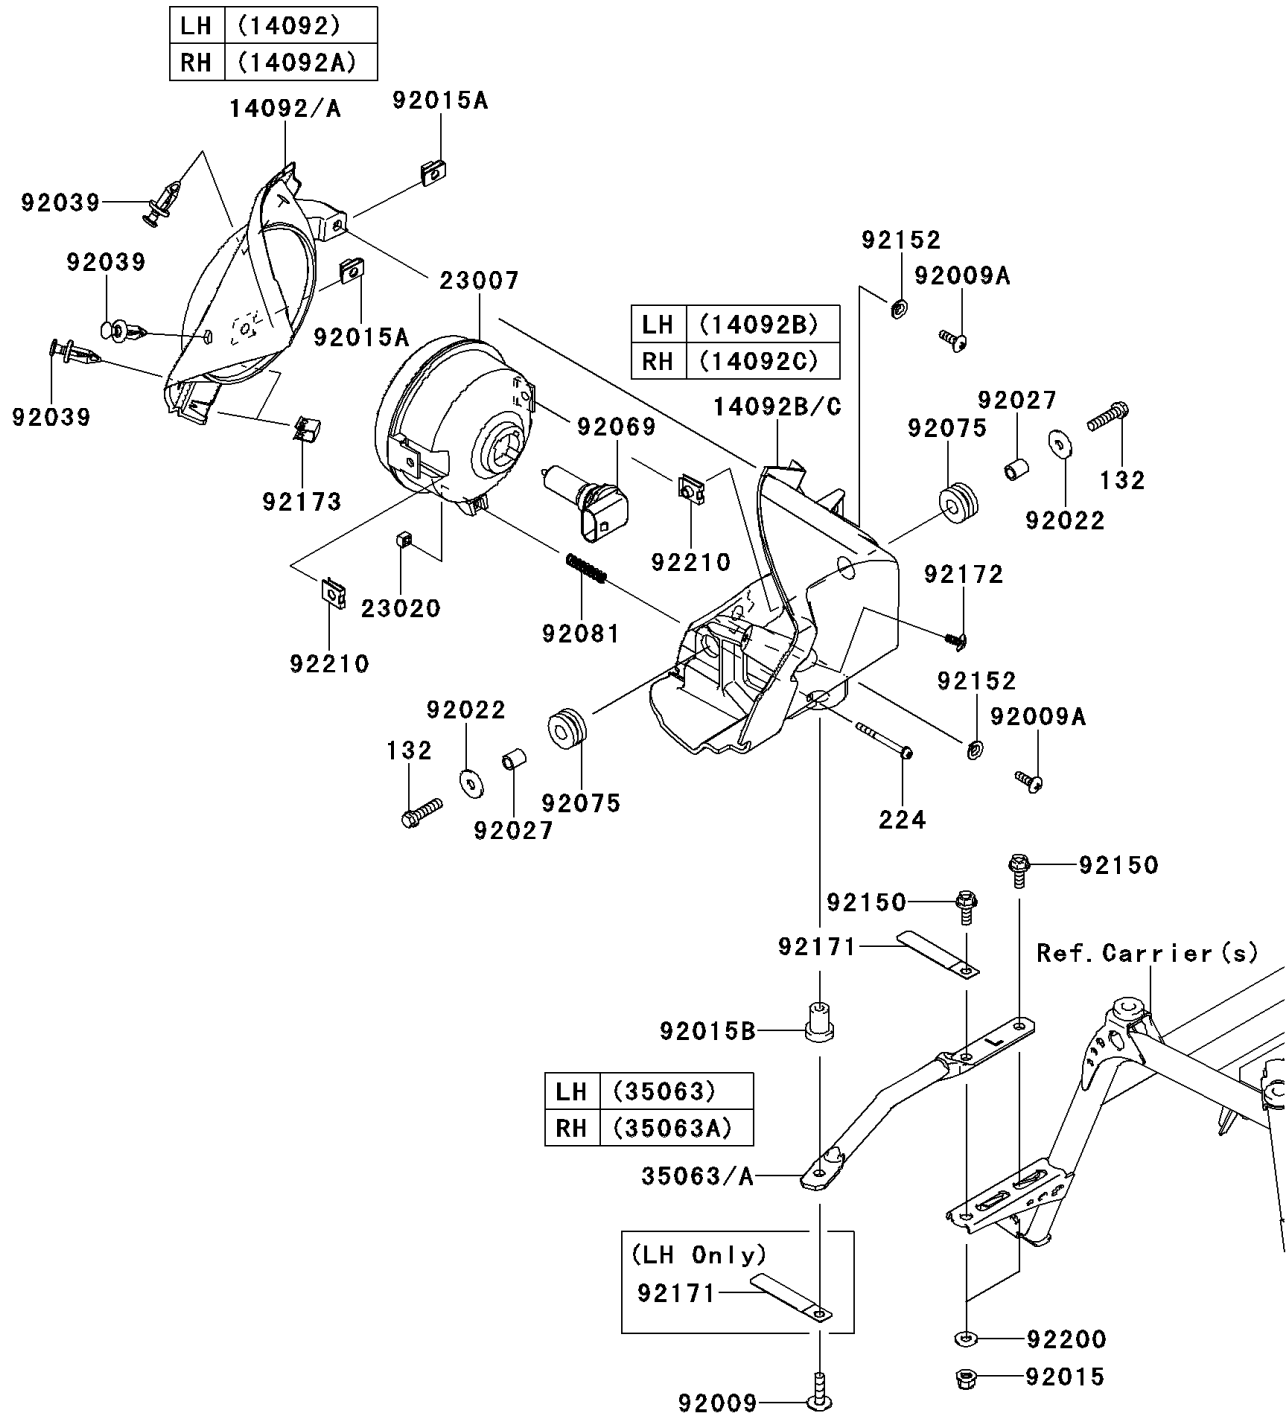

2012 BRUTE FORCE® 750 4x4i EPS

PARTS DIAGRAM

Headlight(s)

F2710

2012 BRUTE FORCE® 750 4x4i EPS

Kawasaki
Let the Good Times Roll®

PARTS LIST

Headlight(s)

ITEM NAME	PART NUMBER	QUANTITY
BOLT-FLANGED-SMALL,6X25 (Ref # 132)	132BA0625	4
SCREW-PAN-WP-CROS,4X45 (Ref # 224)	224AA0445	2
COVER,HEAD LAMP,LH,F.BLACK (Ref # 14092)	14092-0190-6Z	1
COVER,HEAD LAMP,RH,F.BLACK (Ref # 14092A)	14092-0191-6Z	1
COVER,RR HEAD LAMP,LH (Ref # 14092B)	14092-0192	1
COVER,RR HEAD LAMP,RH (Ref # 14092C)	14092-0193	1
LENS-COMP,HEAD LAMP (Ref # 23007)	23007-0096	2
NUT,4MM,FOCUS ADJUST (Ref # 23020)	23020-018	2
STAY,HEAD LAMP,LH (Ref # 35063)	35063-0806	1
STAY,HEAD LAMP,RH (Ref # 35063A)	35063-0807	1
SCREW,6X22,BLACK (Ref # 92009)	92009-1256	2
SCREW,5X16,BLACK (Ref # 92009A)	92009-1654	4
NUT,LOCK,FLANGED,6MM (Ref # 92015)	92015-1339	4
NUT,5MM (Ref # 92015A)	92015-1627	4
NUT,RUBBER,6MM (Ref # 92015B)	92015-1692	2
WASHER,6.5X20X1.6 (Ref # 92022)	92022-125	4
COLLAR,6.8X10X12 (Ref # 92027)	92027-162	4
RIVET (Ref # 92039)	92039-1229	6
BULB,12V 35/35W (Ref # 92069)	92069-0019	2
DAMPER (Ref # 92075)	92075-1690	4
SPRING,FOCUS ADJUST (Ref # 92081)	92081-1896	2
BOLT,FLANGED,6X15 (Ref # 92150)	92150-1015	4
COLLAR (Ref # 92152)	92152-0250	4
CLAMP (Ref # 92171)	92171-0652	3
SCREW,TAPPING,5X10 (Ref # 92172)	92172-1061	2
CLAMP (Ref # 92173)	92173-0104	4
WASHER,6.5X14.5X1.5 (Ref # 92200)	92200-3775	4
NUT (Ref # 92210)	92210-1125	4