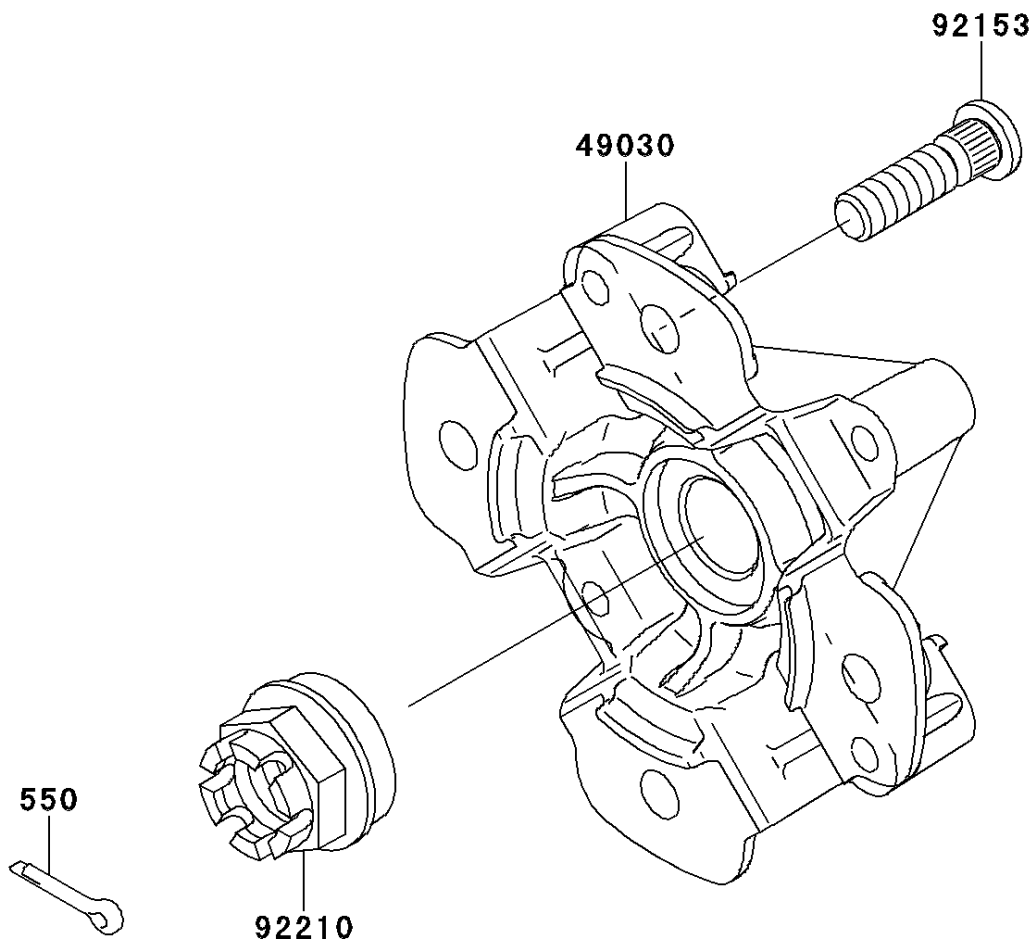

2012 BRUTE FORCE® 750 4x4i EPS

PARTS DIAGRAM

Front Hub

F2230

2012 BRUTE FORCE® 750 4x4i EPS

Kawasaki
Let the Good Times Roll®

PARTS LIST

Front Hub

| ITEM NAME | PART NUMBER | QUANTITY |
|-------------------------------|-------------|----------|
| PIN-COTTER,4.0X25 (Ref # 550) | 550AA4025 | 2 |
| HUB,FR (Ref # 49030) | 49030-0032 | 2 |
| BOLT,10X36.5 (Ref # 92153) | 92153-0890 | 8 |
| NUT,CASTLE,18MM (Ref # 92210) | 92210-1349 | 2 |