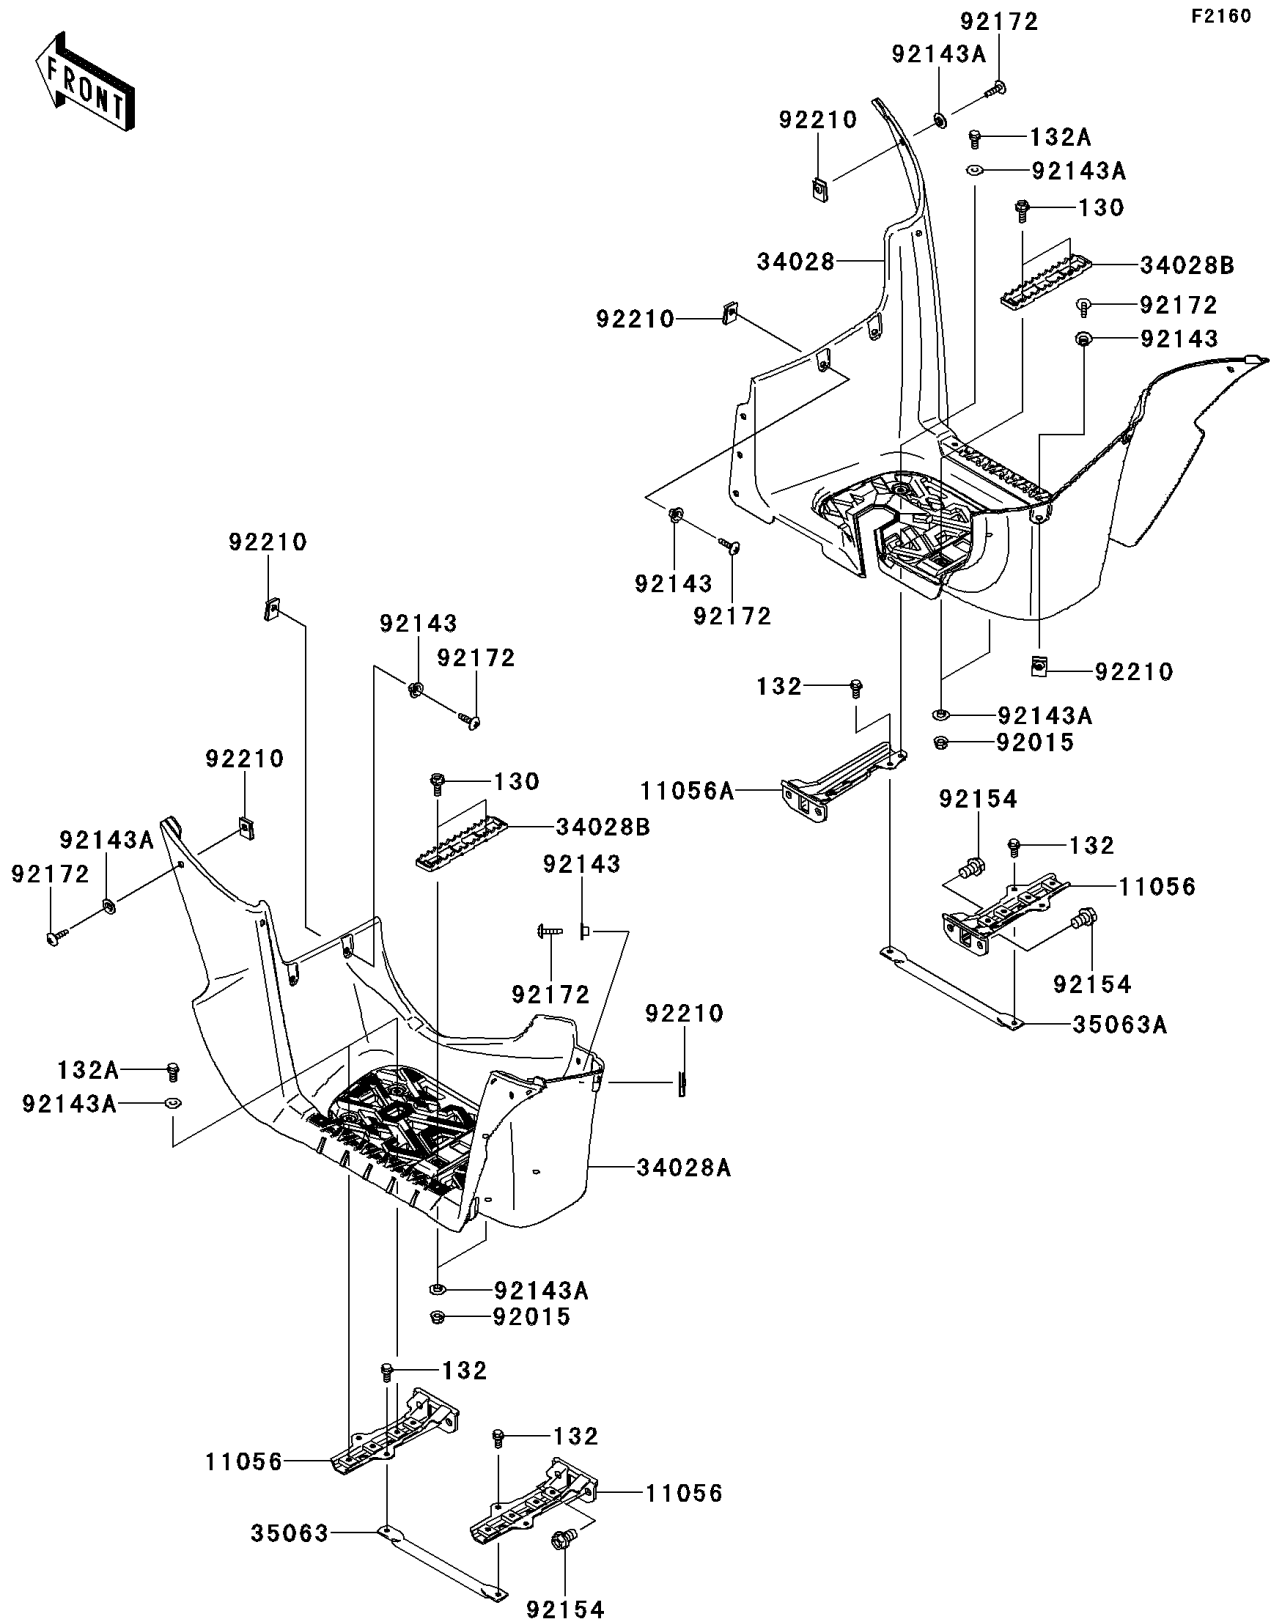

2012 BRUTE FORCE® 750 4x4i EPS

PARTS DIAGRAM

Footrests

2012 BRUTE FORCE® 750 4x4i EPS

Kawasaki
Let the Good Times Roll®

PARTS LIST

Footrests

ITEM NAME	PART NUMBER	QUANTITY
BOLT-FLANGED,6X16 (Ref # 130)	130BB0616	4
BOLT-FLANGED-SMALL,6X12 (Ref # 132)	132BA0612	4
BOLT-FLANGED-SMALL,6X12 (Ref # 132A)	132BB0612	7
BRACKET,FOOT BOARD (Ref # 11056)	11056-1036	3
BRACKET,FOOT BOARD (Ref # 11056A)	11056-1037	1
STEP,FOOT BOARD,RH,F.BLACK (Ref # 34028)	34028-0055-6Z	1
STEP,FOOT BOARD,LH,F.BLACK (Ref # 34028A)	34028-0146-6Z	1
STEP,FOOT PEG,F.BLACK (Ref # 34028B)	34028-1487-21	2
STAY,STEP,LH (Ref # 35063)	35063-0394	1
STAY,STEP,RH (Ref # 35063A)	35063-0395	1
NUT,LOCK,FLANGED,6MM (Ref # 92015)	92015-1603	4
COLLAR (Ref # 92143)	92143-1057	4
COLLAR (Ref # 92143A)	92143-1087	24
BOLT,FLANGED,10X16 (Ref # 92154)	92154-0760	8
SCREW,TAPPING,6X20 (Ref # 92172)	92172-0488	17
NUT,LEAF SPRING,6MM (Ref # 92210)	92210-0624	17