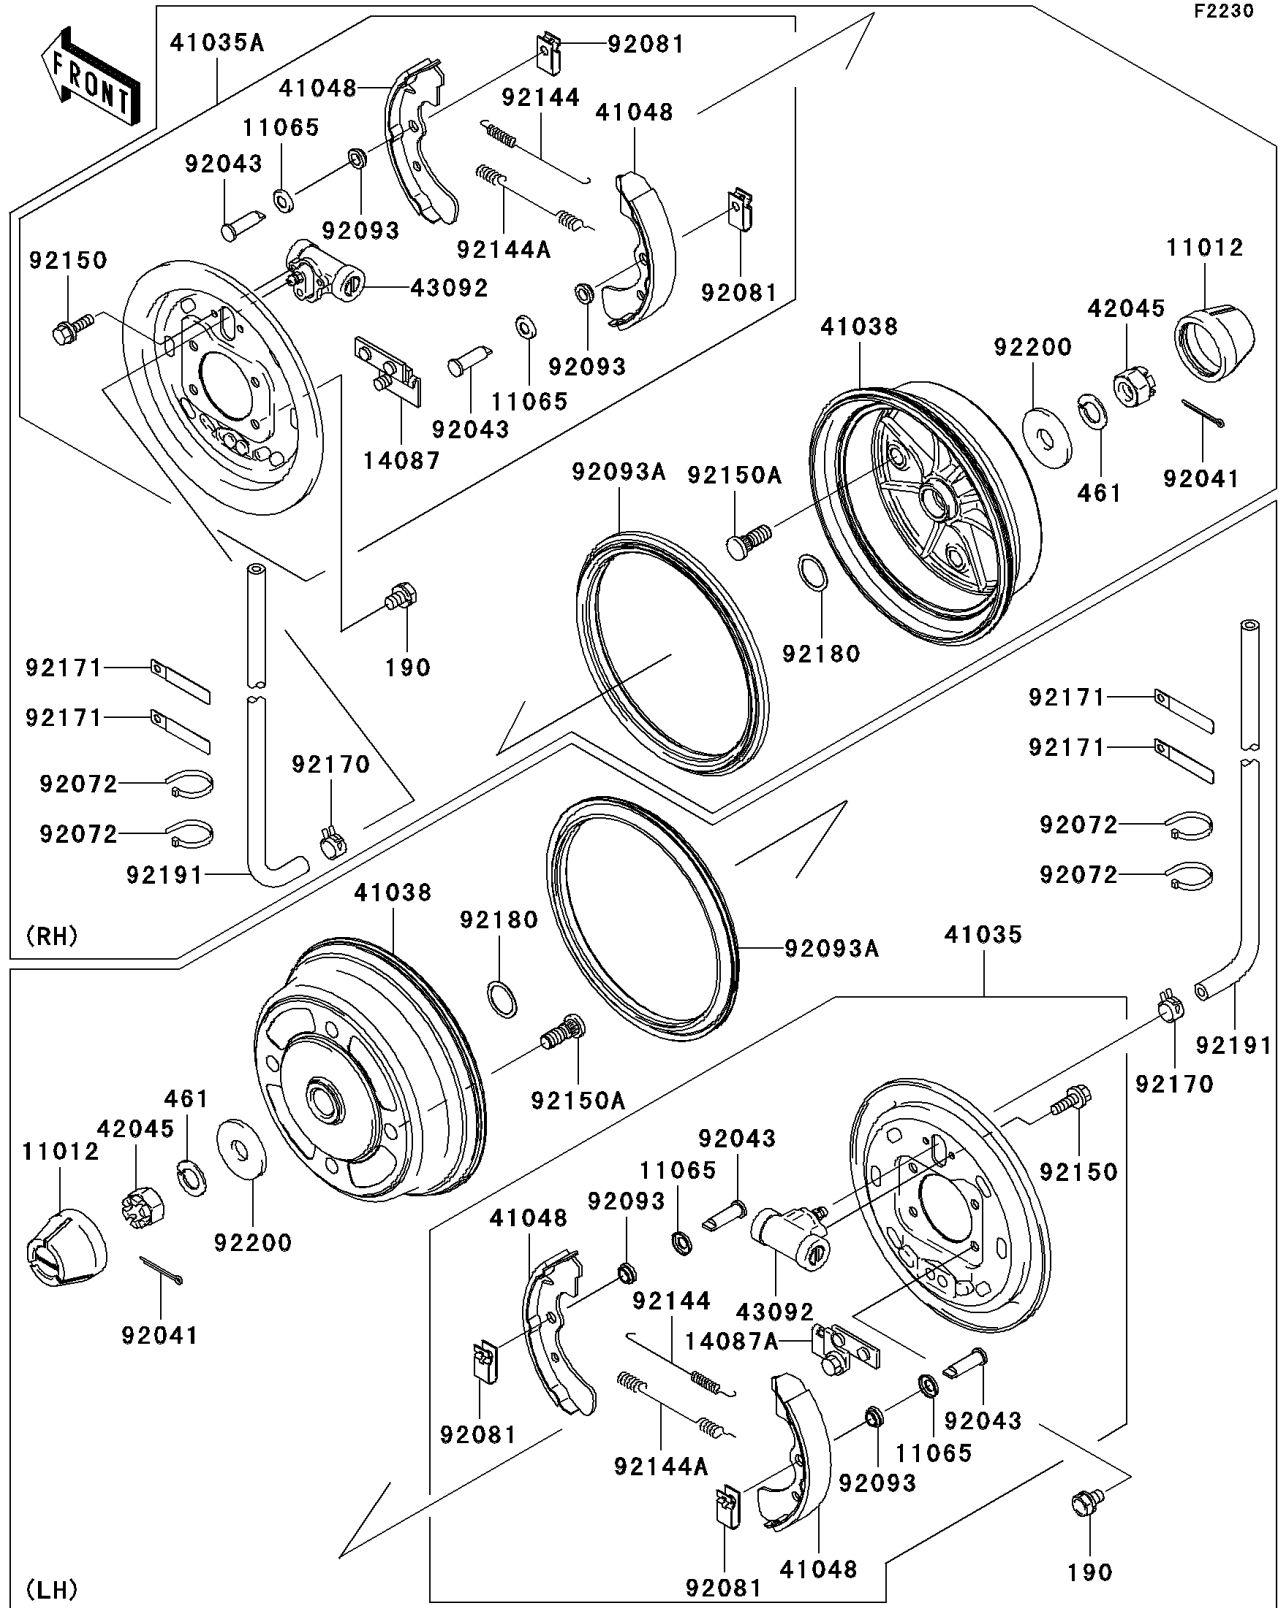

2010 Mule 4010 Trans4x4 Diesel Realtree APG HD PARTS DIAGRAM

Front Hubs/Brakes

F2230

2010 Mule 4010 Trans4x4 Diesel Realtree APG HD PARTS LIST

Front Hubs/Brakes

ITEM NAME	PART NUMBER	QUANTITY
BOLT-UPSET-WS,10X16 (Ref # 190)	190BA1016	1
WASHER-SPRING,18MM (Ref # 461)	461DA1800	1
CAP,WHEEL (Ref # 11012)	11012-1969	1
CAP (Ref # 11065)	11065-1175	1
RETAINER-ASSY,RH (Ref # 14087)	14087-1001	1
RETAINER-ASSY,LH (Ref # 14087A)	14087-1002	1
PANEL-ASSY-BRAKE,FR,LH (Ref # 41035)	41035-7502	1
PANEL-ASSY-BRAKE,FR,RH (Ref # 41035A)	41035-7504	1
DRUM,FRONT BRAKE (Ref # 41038)	41038-7501	1
SHOE-BRAKE (Ref # 41048)	41048-7501	1
NUT,CASTLE,18MM (Ref # 42045)	42045-018	1
CYLINDER,FRONT BRAKE PANEL (Ref # 43092)	43092-1054	1
COTTER,4.0X35 (Ref # 92041)	92041-1053	1
PIN (Ref # 92043)	92043-1636	1
BAND,L=123 (Ref # 92072)	92072-030	1
SPRING,SHOE CLAMP (Ref # 92081)	92081-1904	1
SEAL (Ref # 92093)	92093-1532	1
SEAL,BS184.8X13.5ZS (Ref # 92093A)	92093-1543	1
SPRING,BRAKE (Ref # 92144)	92144-1300	1
SPRING,BRAKE (Ref # 92144A)	92144-1301	1
BOLT,FLANGED,6X12 (Ref # 92150)	92150-1166	1
BOLT (Ref # 92150A)	92150-1366	1
CLAMP (Ref # 92170)	92170-2042	1
CLAMP (Ref # 92171)	92171-0652	1
SHIM,25.2X32.5X0.6 (Ref # 92180)	92180-1353	1
TUBE,4.7X9.5X1100 (Ref # 92191)	92191-1525	1
WASHER,18.5X52X4.5 (Ref # 92200)	92200-1474	1