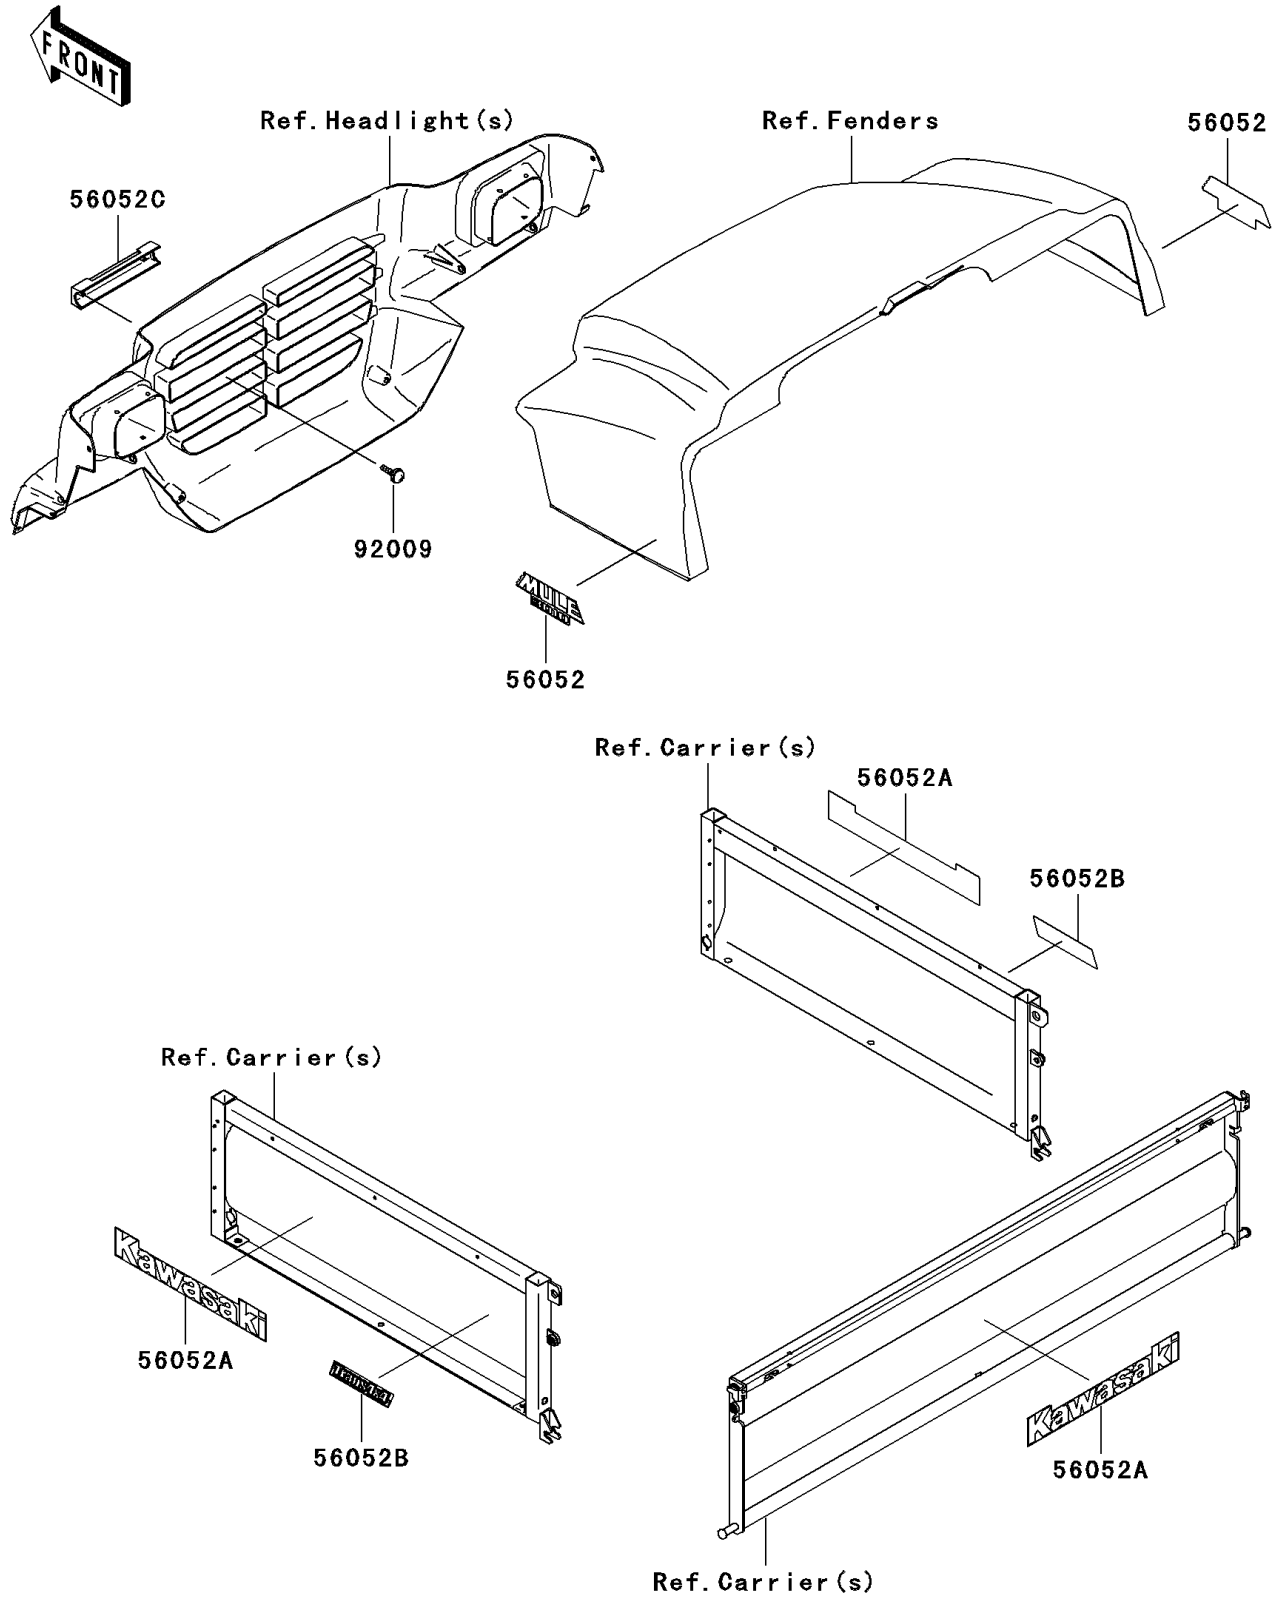

## 2008 Mule 3010 Trans4x4 Hardwoods Green HD PARTS DIAGRAM

Decals

F2861

## 2008 Mule 3010 Trans4x4 Hardwoods Green HD PARTS LIST

Decals

ITEM NAME	PART NUMBER	QUANTITY
MARK,FR FENDER,MULE 3010 (Ref # 56052)	56052-0104	1
MARK,SIDE PLATE,KAWASAKI (Ref # 56052A)	56052-0105	1
MARK,SIDE PLATE,TRANS 4X4 (Ref # 56052B)	56052-0617	1
MARK,FRONT GRIL,KAWASAKI (Ref # 56052C)	56052-1245	1
SCREW,TAPPING,4X12 (Ref # 92009)	92009-1444	1